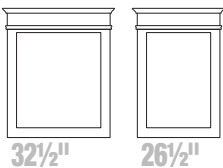

Rounded Profile Frame

WITHOUT SHELF
 29½" or 23½" Wide Overall
 32" High Overall
 ¾" Deep Overall

Square Profile Frame

WITHOUT SHELF
 29¾" or 23¾" Wide Overall
 32" High Overall
 ¾" Deep Overall

Square Profile Frame

WITH SHELF
 29¾" or 23¾" Wide Overall
 33¼" High Overall
 3¾" Deep Overall

Mitre Frame

29¾" or 23¾" Wide Overall
 32" High Overall
 ¾" Deep Overall

Accent Radius & Fluted

29" or 23" Wide Overall
 36" High Overall
 2" Deep Overall

Crowned

32½" or 26½" Wide Overall
 35" High Overall
 2⅛" Deep Overall

Rounded Profile Arched

WITH SHELF
 30" or 24" Wide Overall
 35" High Overall
 3¾" Deep Overall

Mirror Glass Dimensions
 Inside Frame
 25⅛" or 18¾" Wide
 27⅞" High