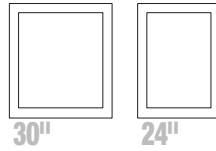

Rounded Profile Frame

WITHOUT SHELF
 29½" or 23½" Wide Overall
 32" High Overall
 ¾" Deep Overall

Square Profile Frame

WITHOUT SHELF
 29¾" or 23¾" Wide Overall
 32" High Overall
 ¾" Deep Overall

Square Profile Frame

WITH SHELF
 29¾" or 23¾" Wide Overall
 33¼" High Overall
 3¾" Deep Overall

Mitre Frame

29¾" or 23¾" Wide Overall
 32" High Overall
 ¾" Deep Overall

Accent Radius & Fluted

29" or 23" Wide Overall
 36" High Overall
 2" Deep Overall

Crowned

32½" or 26½" Wide Overall
 35" High Overall
 2⅛" Deep Overall

Rounded Profile Arched

WITH SHELF
 30" or 24" Wide Overall
 35" High Overall
 3¾" Deep Overall

Mirror Glass Dimensions
 Inside Frame
 25⅛" or 18¾" Wide
 27⅞" High