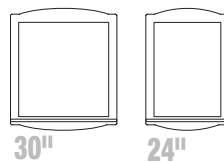

Rounded Profile Frame

WITHOUT SHELF
 29½" or 23½" Wide Overall
 32" High Overall
 ¾" Deep Overall

Square Profile Frame

WITHOUT SHELF
 29¾" or 23¾" Wide Overall
 32" High Overall
 ¾" Deep Overall

Square Profile Frame

WITH SHELF
 29¾" or 23¾" Wide Overall
 33¼" High Overall
 3¾" Deep Overall

Mitre Frame

29¾" or 23¾" Wide Overall
 32" High Overall
 ¾" Deep Overall

Accent Radius & Fluted

29" or 23" Wide Overall
 36" High Overall
 2" Deep Overall

Crowned

32½" or 26½" Wide Overall
 35" High Overall
 2⅛" Deep Overall

Rounded Profile Arched

WITH SHELF
 30" or 24" Wide Overall
 35" High Overall
 3¾" Deep Overall

Mirror Glass Dimensions
 Inside Frame
 25⅛" or 18¾" Wide
 27⅞" High