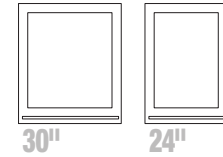

Rounded Profile Frame

WITHOUT SHELF
 29½" or 23½" Wide Overall
 32" High Overall
 ¾" Deep Overall

Square Profile Frame

WITHOUT SHELF
 29¾" or 23¾" Wide Overall
 32" High Overall
 ¾" Deep Overall

Square Profile Frame

WITH SHELF
 29¾" or 23¾" Wide Overall
 33¼" High Overall
 3¾" Deep Overall

Mitre Frame

29¾" or 23¾" Wide Overall
 32" High Overall
 ¾" Deep Overall

Accent Radius & Fluted

29" or 23" Wide Overall
 36" High Overall
 2" Deep Overall

Crowned

32½" or 26½" Wide Overall
 35" High Overall
 2⅛" Deep Overall

Rounded Profile Arched

WITH SHELF
 30" or 24" Wide Overall
 35" High Overall
 3¾" Deep Overall

Mirror Glass Dimensions
 Inside Frame
 25⅛" or 18¾" Wide
 27⅞" High