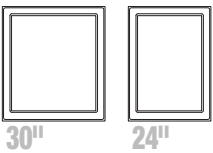

Rounded Profile Frame

WITHOUT SHELF
 29½" or 23½" Wide Overall
 32" High Overall
 ¾" Deep Overall

Square Profile Frame

WITHOUT SHELF
 29¾" or 23¾" Wide Overall
 32" High Overall
 ¾" Deep Overall

Square Profile Frame

WITH SHELF
 29¾" or 23¾" Wide Overall
 33¼" High Overall
 3¾" Deep Overall

Mitre Frame

29¾" or 23¾" Wide Overall
 32" High Overall
 ¾" Deep Overall

Accent Radius & Fluted

29" or 23" Wide Overall
 36" High Overall
 2" Deep Overall

Crowned

32½" or 26½" Wide Overall
 35" High Overall
 2⅛" Deep Overall

Rounded Profile Arched

WITH SHELF
 30" or 24" Wide Overall
 35" High Overall
 3¾" Deep Overall

Mirror Glass Dimensions
 Inside Frame
 25⅛" or 18¾" Wide
 27⅞" High