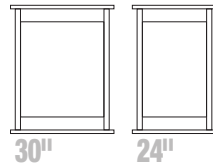

Rounded Profile Frame

WITHOUT SHELF
 29½" or 23½" Wide Overall
 32" High Overall
 ¾" Deep Overall

Square Profile Frame

WITHOUT SHELF
 29¾" or 23¾" Wide Overall
 32" High Overall
 ¾" Deep Overall

Square Profile Frame

WITH SHELF
 29¾" or 23¾" Wide Overall
 33¼" High Overall
 3¾" Deep Overall

Mitre Frame

29¾" or 23¾" Wide Overall
 32" High Overall
 ¾" Deep Overall

Accent Radius & Fluted

29" or 23" Wide Overall
 36" High Overall
 2" Deep Overall

Crowned

32½" or 26½" Wide Overall
 35" High Overall
 2⅛" Deep Overall

Rounded Profile Arched

WITH SHELF
 30" or 24" Wide Overall
 35" High Overall
 3¾" Deep Overall

Mirror Glass Dimensions
 Inside Frame
 25⅛" or 18¾" Wide
 27⅞" High