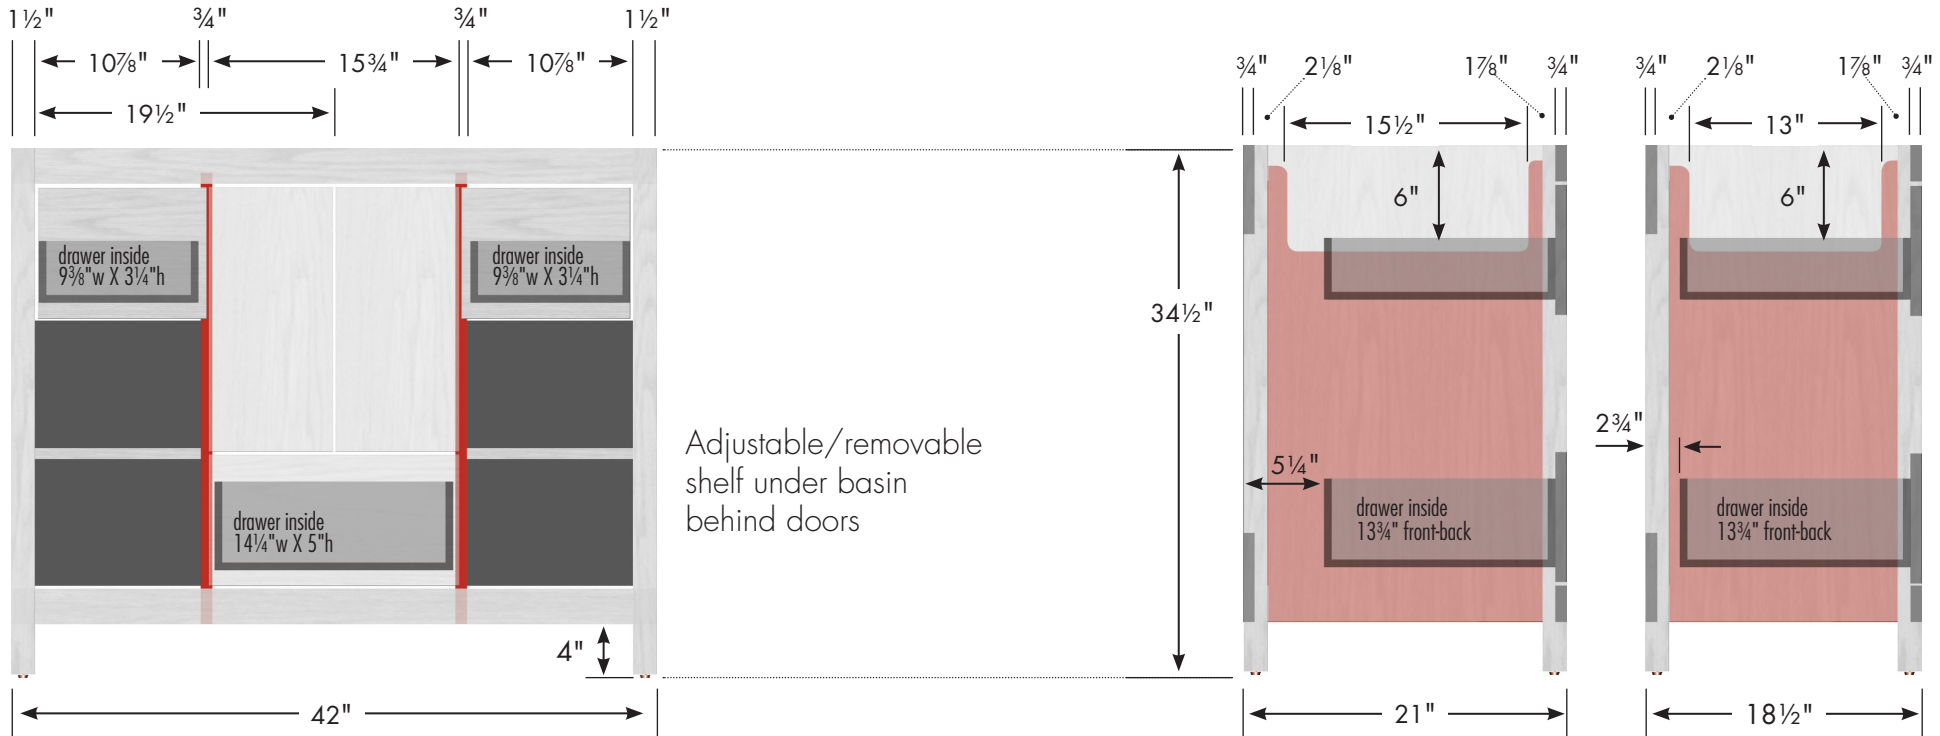

# STRASSER

Specifications:

**Alki Café Vanity**  
42" w, 34½" h

Adjustable/removable shelf under basin behind doors

internal dividers

Vanity back clear openings for plumbing (may need to cut adjustable shelf)

## 42" Alki Café Vanity

42" wide  
34½" tall  
21" or 18½" front-to-back