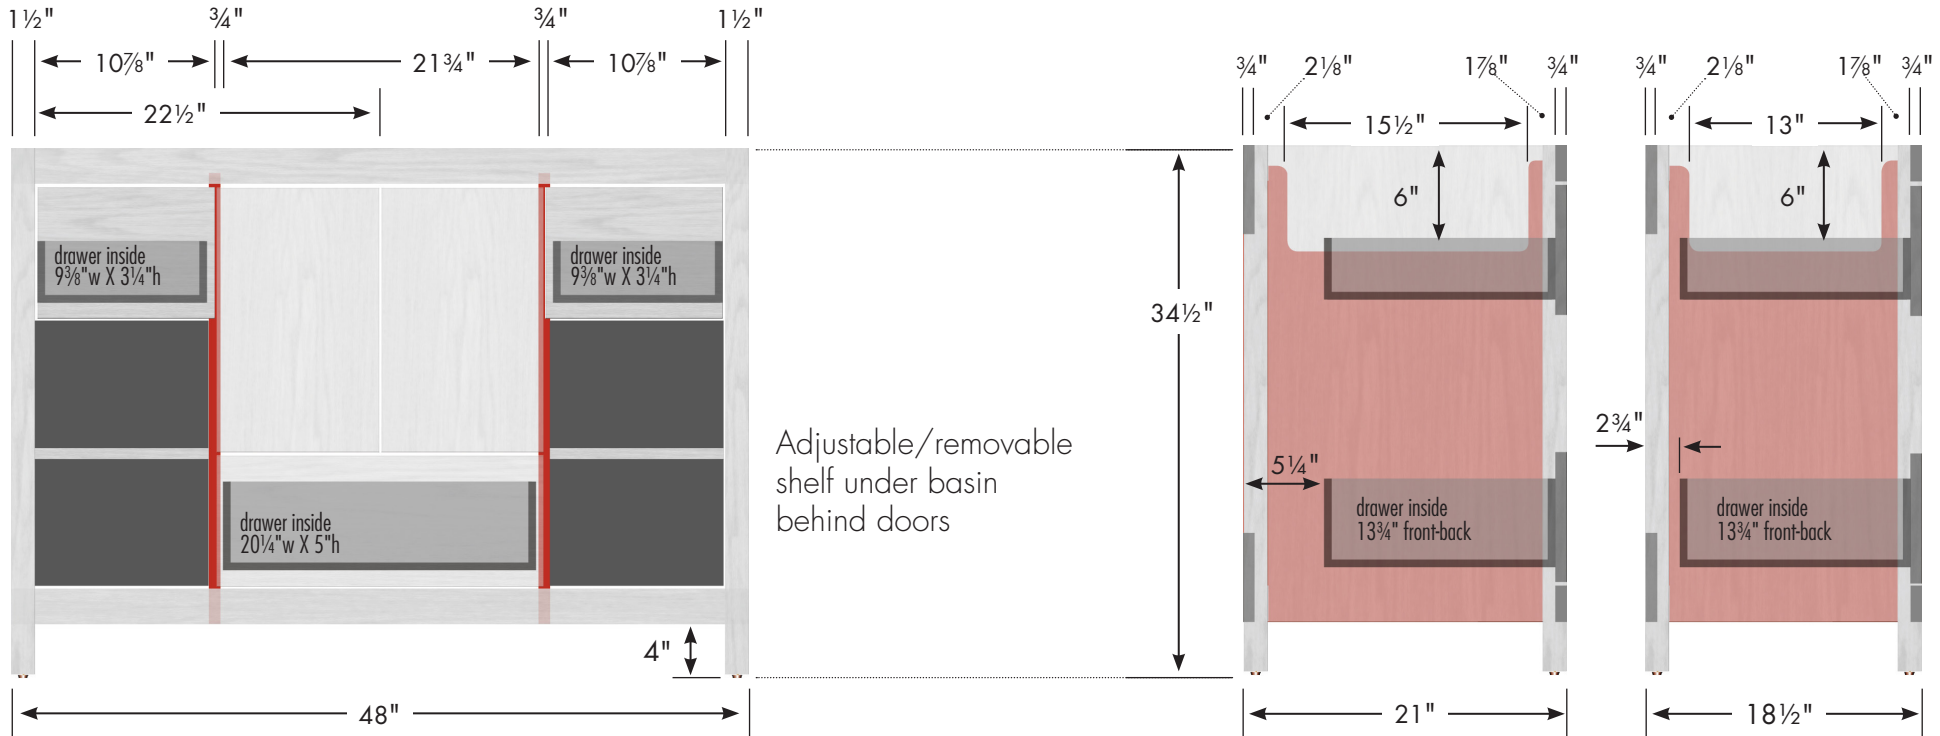

STRASSER

Specifications:

Alki Café Vanity
48" w, 34½" h

internal dividers

48" Alki Café Vanity

48" wide
34 1/2" tall
21" or 18 1/2" front-to-back

Vanity back clear openings for plumbing
(may need to cut adjustable shelf)