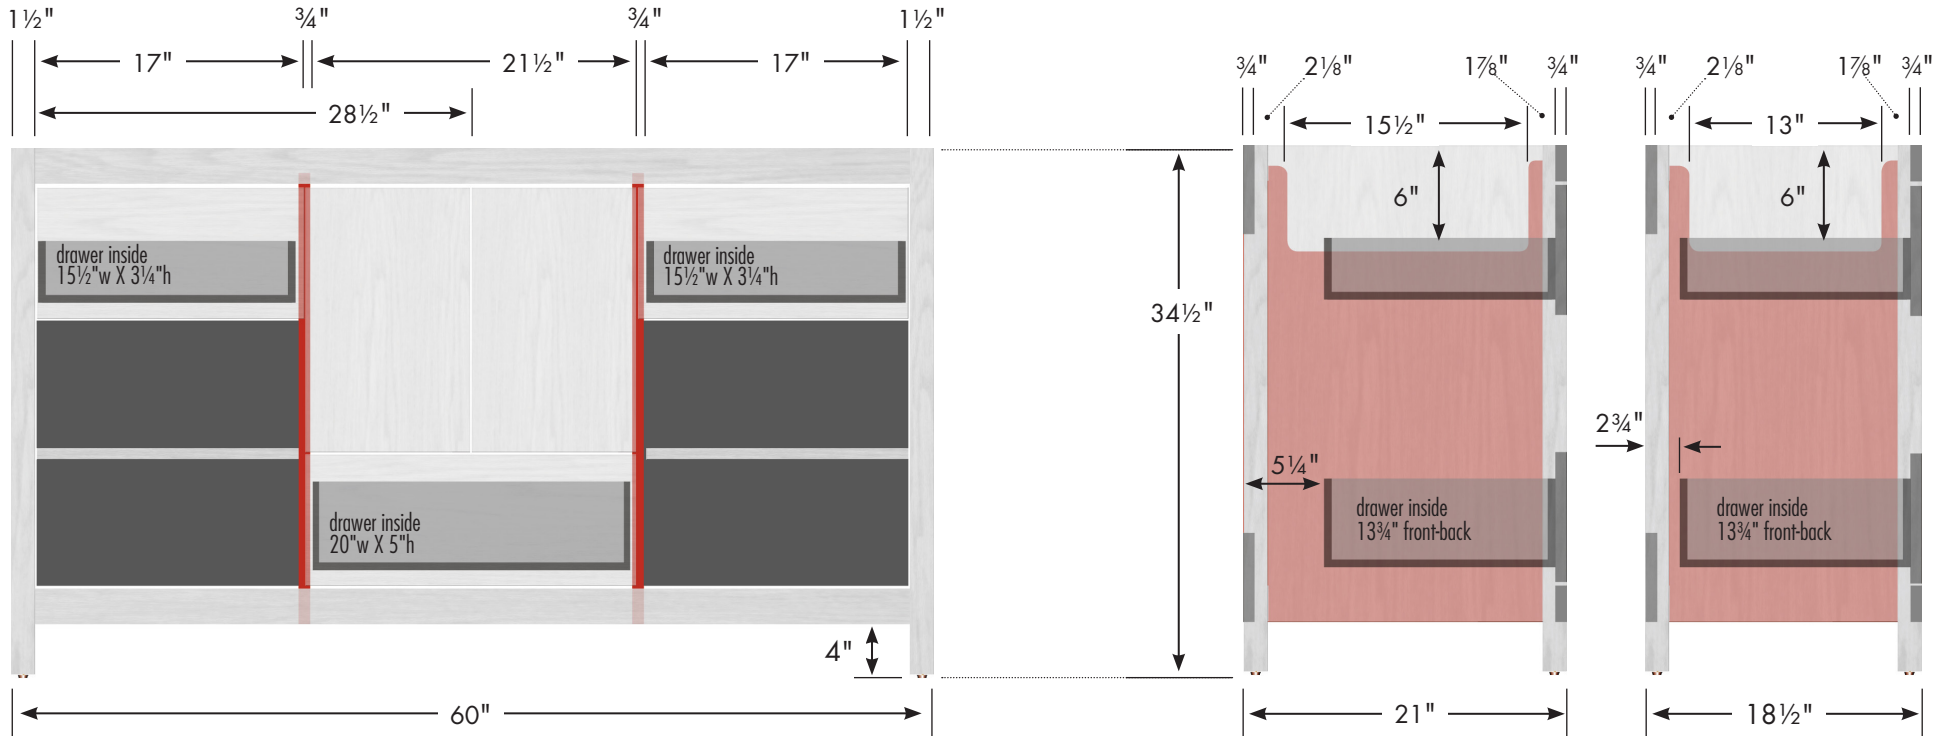

STRASSER

Specifications:

Alki Café Vanity
60"w, 34½"h, center basin

Adjustable/removable shelf under basin behind doors

internal dividers

Vanity back clear openings for plumbing
(may need to cut adjustable shelf)

60" Alki Café Vanity
Center Basin
60" wide
34½" tall
21" or 18½" front-to-back