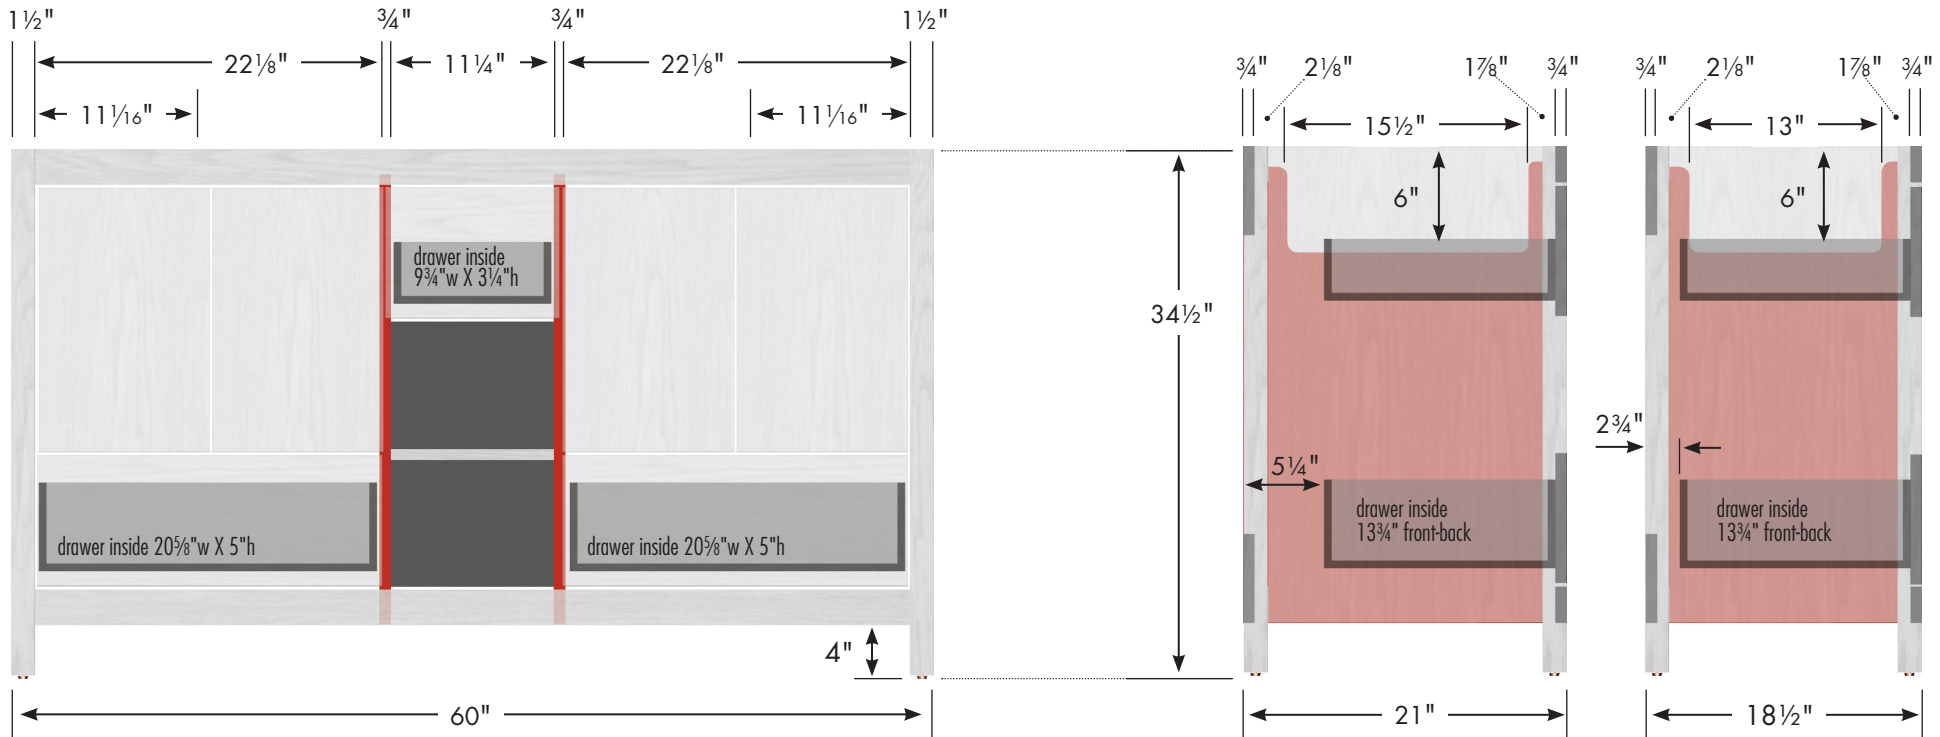

STRASSER

Specifications:

Alki Café Vanity
60"w, 34½"h, double basin

Adjustable/removable shelf under basins behind doors

internal dividers

Vanity back clear openings for plumbing
(may need to cut adjustable shelf)

60" Alki Café Vanity
Double Basin
60" wide
34½" tall
21" or 18½" front-to-back