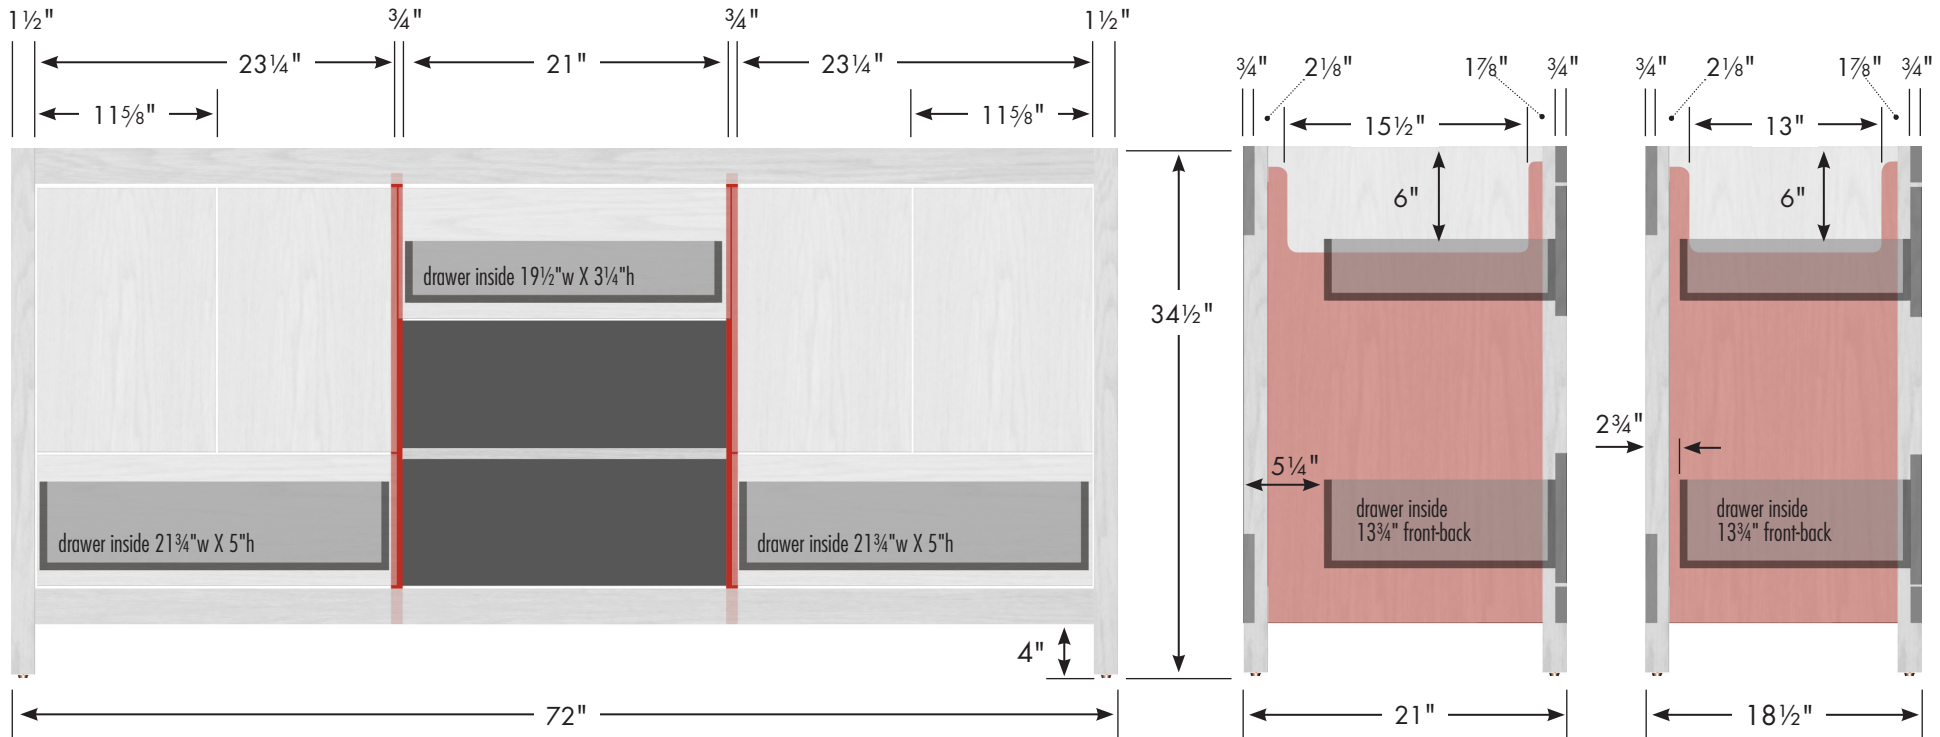

STRASSER

Specifications:

Alki Café Vanity
72"w, 34½"h, double basin

Adjustable/removable shelf under basins behind doors

internal dividers

Vanity back clear openings for plumbing
(may need to cut adjustable shelf)

72" Alki Café Vanity

72" wide
34½" tall
21" or 18½" front-to-back

2