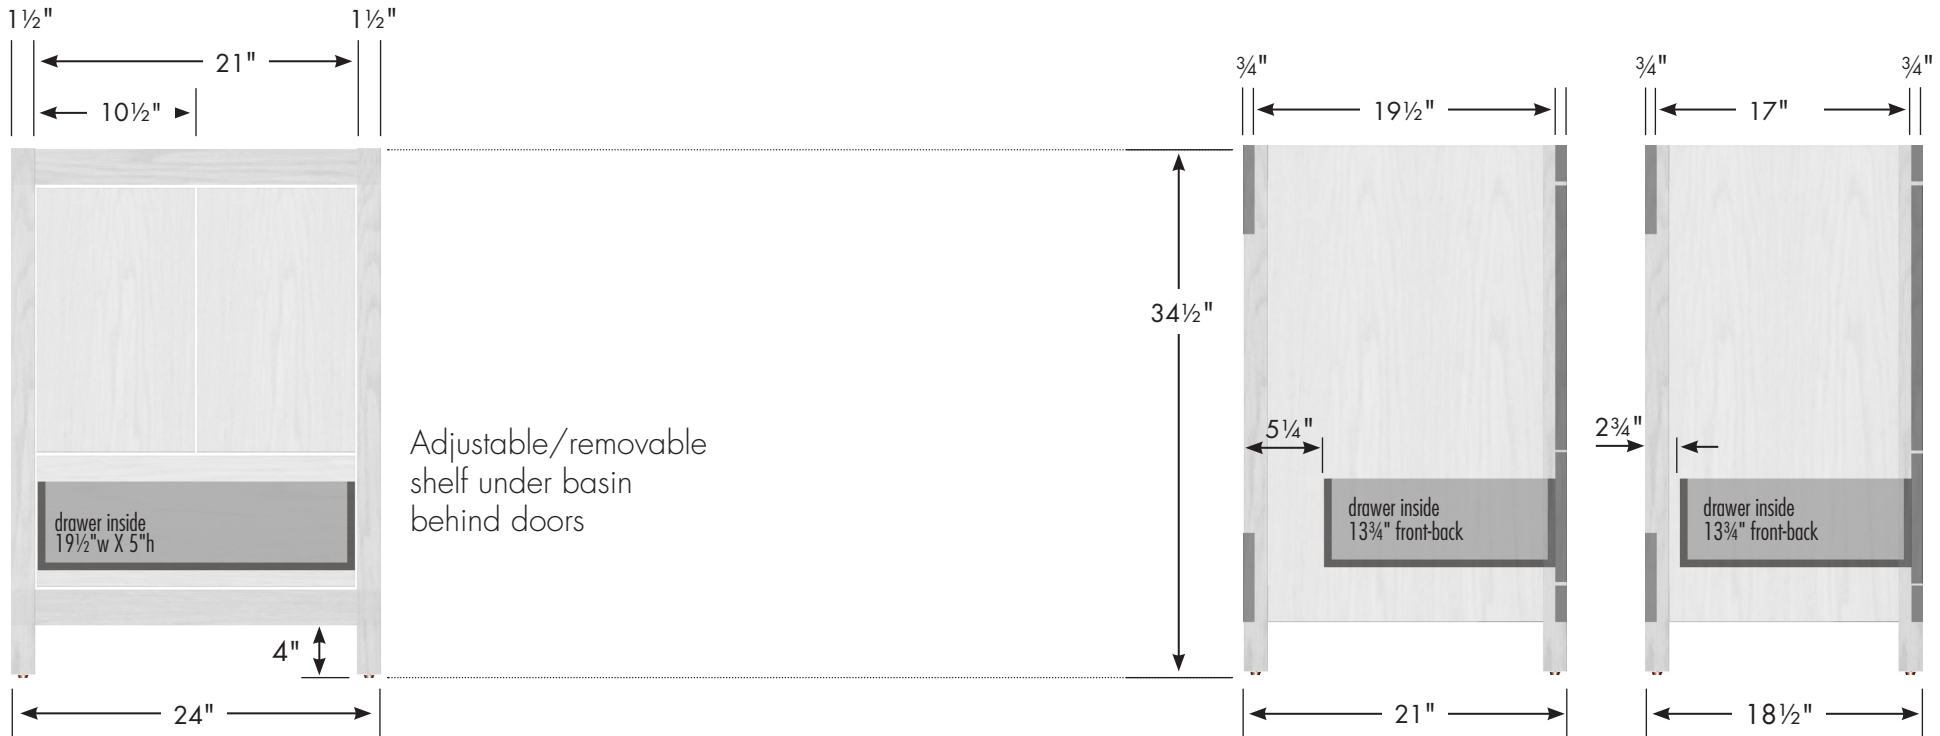

STRASSER

Specifications:

Alki Essence Vanity
24" w, 34½" h

24" Alki Essence Vanity

24" wide
34½" tall
21" or 18½" front-to-back

Vanity back clear openings for plumbing
(may need to cut adjustable shelf)