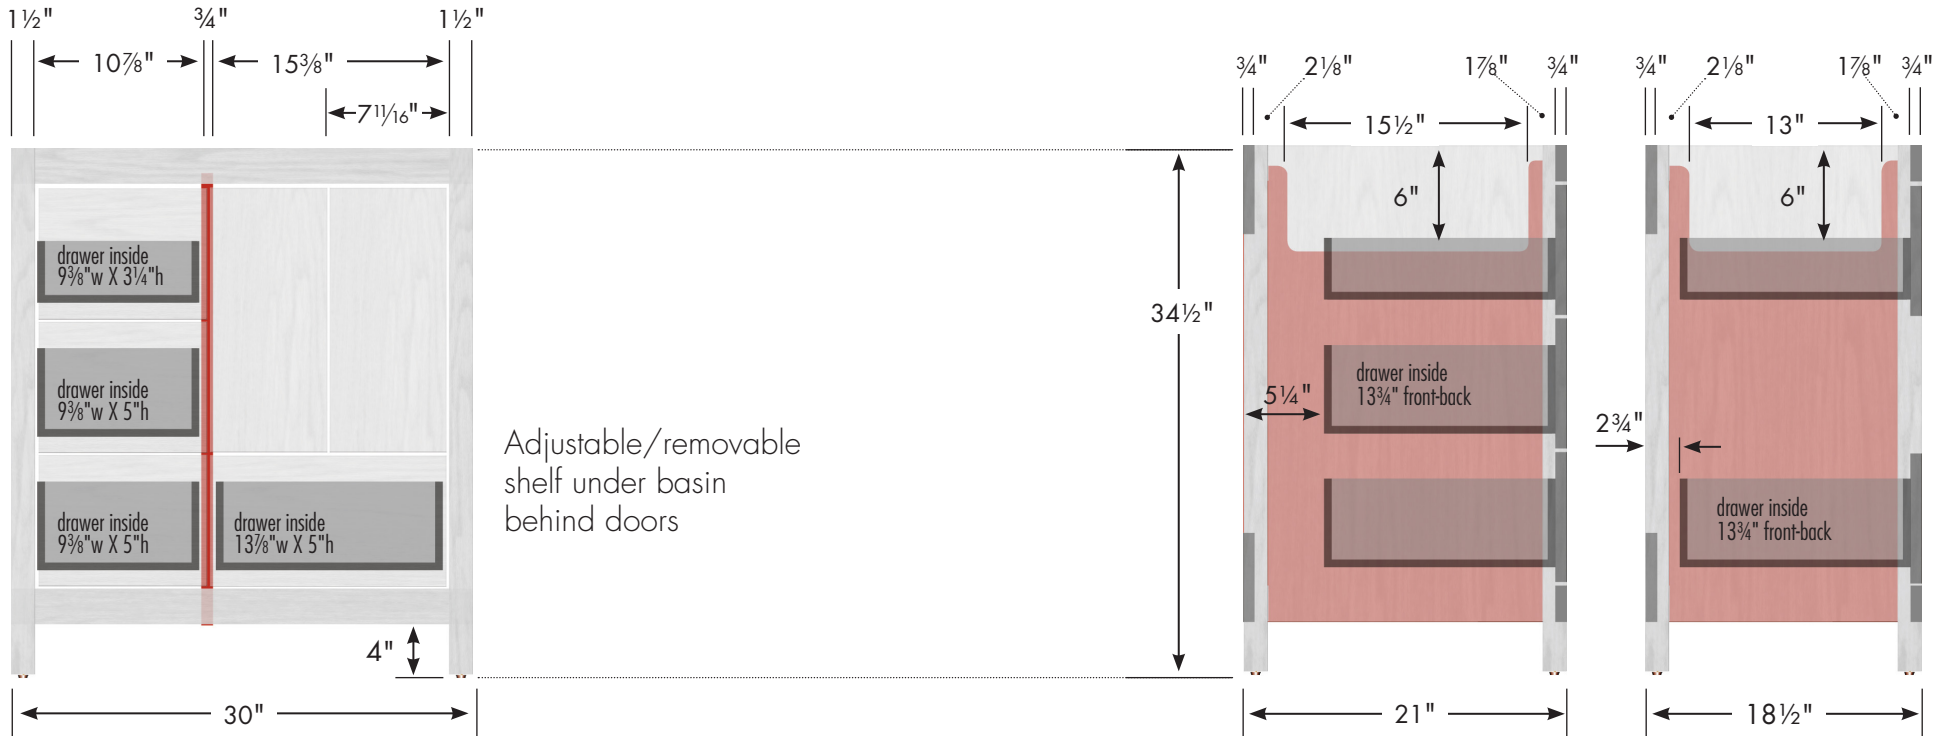

# STRASSER

Specifications:

**Alki Essence Vanity**  
**30" w, 34½" h, drawers left**

internal dividers

Vanity back clear openings for plumbing  
 (may need to cut adjustable shelf)

**30" Alki Essence Vanity**  
**Drawers Left**  
 30" wide  
 34½" tall  
 21" or 18½" front-to-back