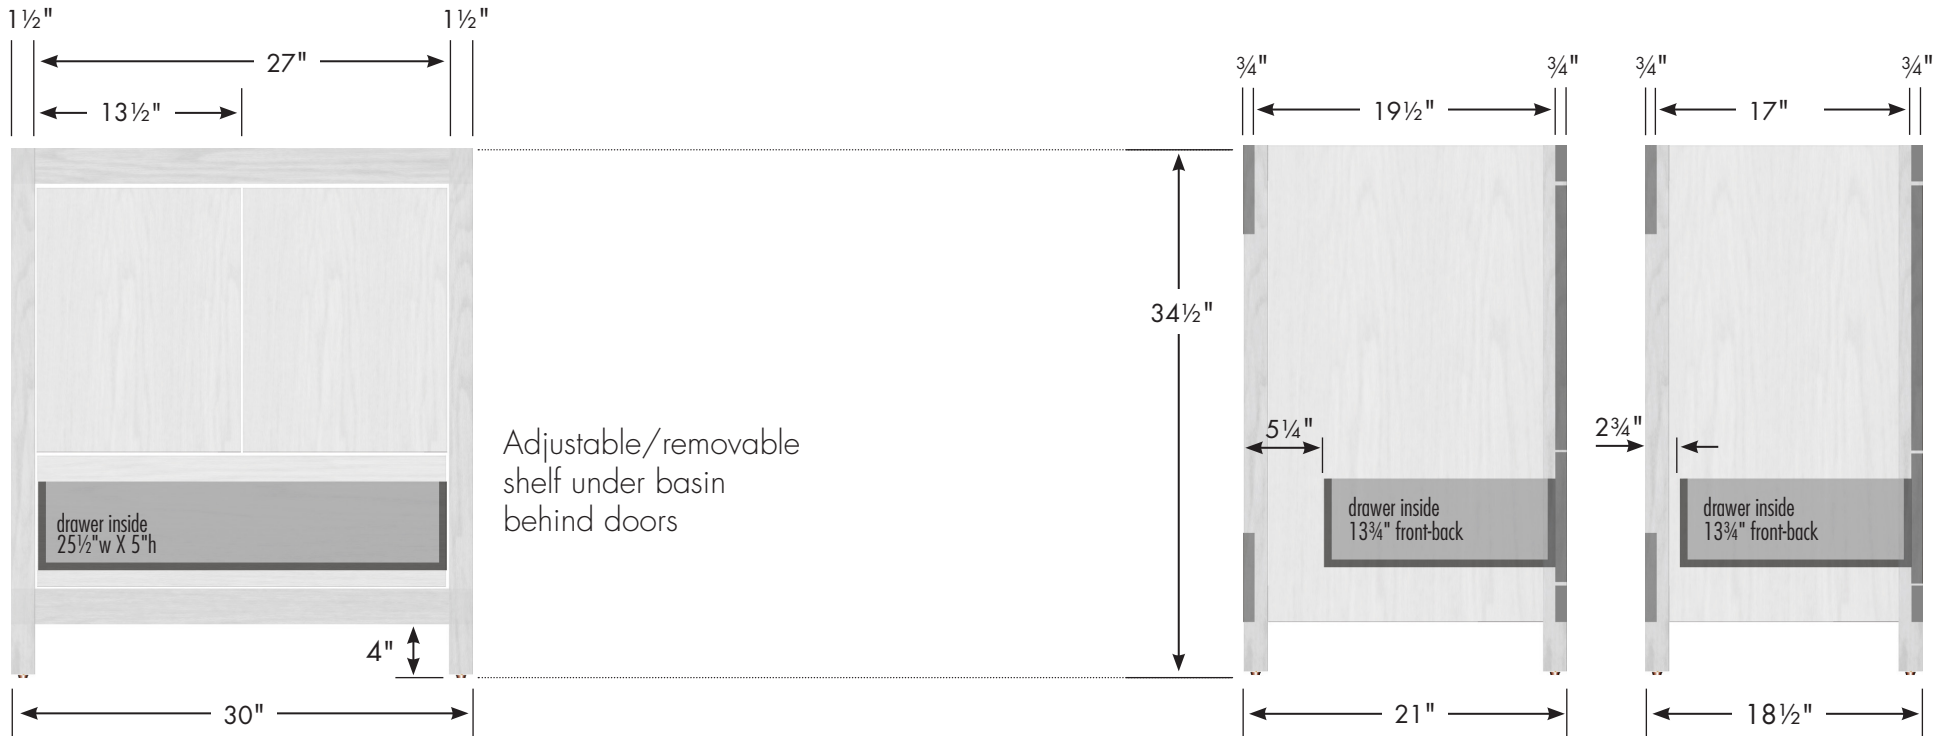

STRASSER

Alki Essence Vanity
30" w, 34½" h, no side drawers

30" Alki Essence Vanity
No Side Drawers
 30" wide
 34½" tall
 21" or 18½" front-to-back

Vanity back clear openings for plumbing
 (may need to cut adjustable shelf)