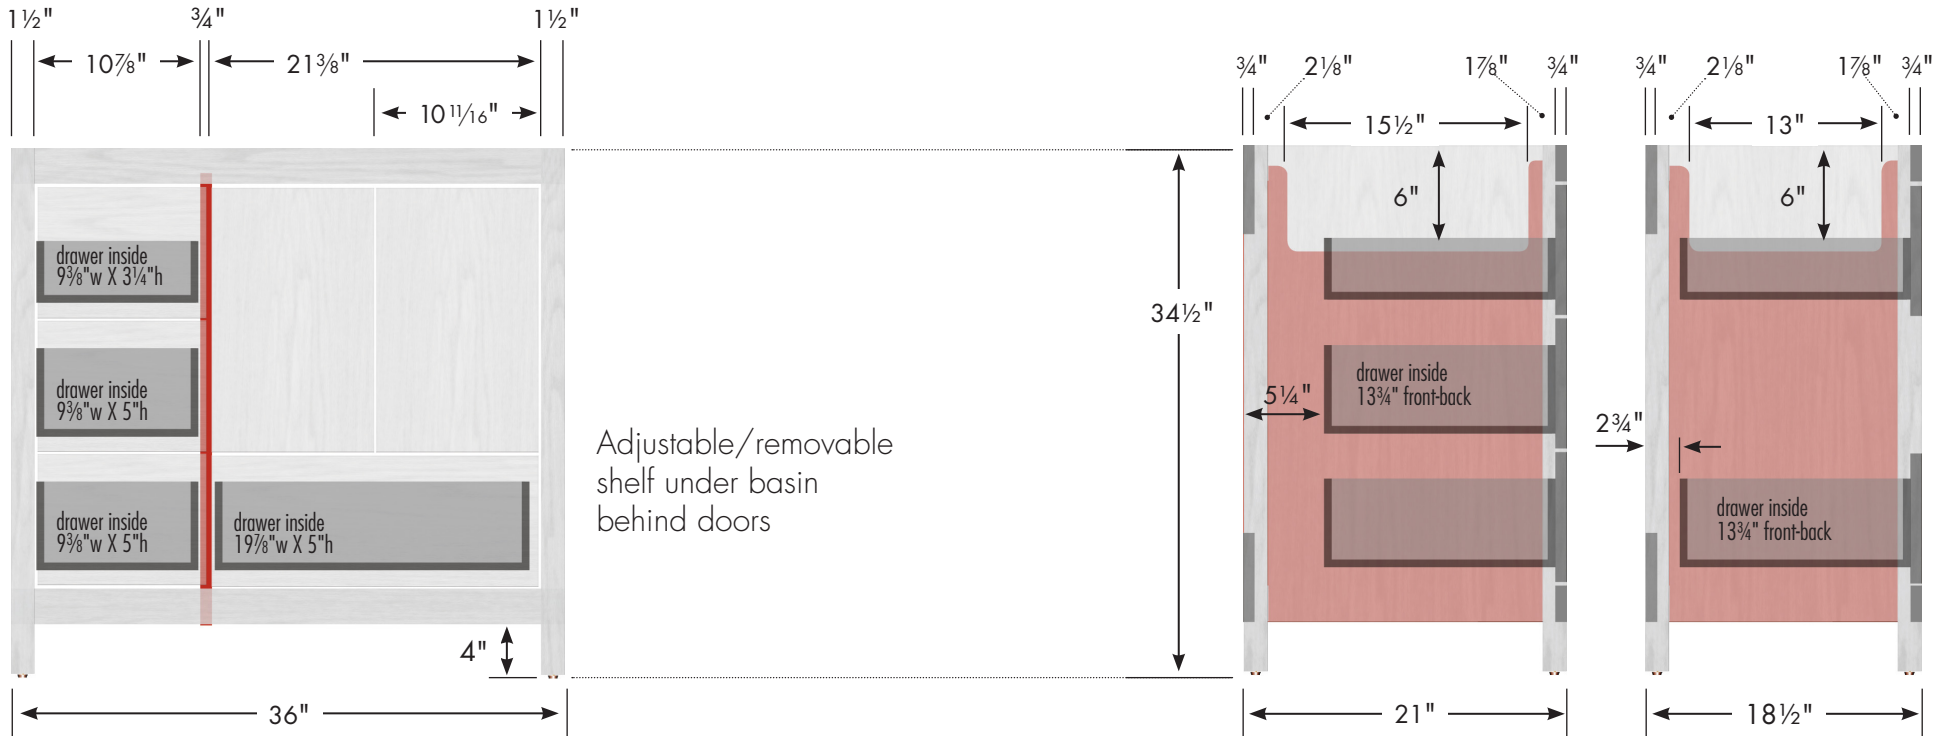

# STRASSER

Specifications:

**Alki Essence Vanity**  
**36" w, 34½" h, drawers left**

internal dividers

Vanity back clear openings for plumbing  
 (may need to cut adjustable shelf)

**36" Alki Essence Vanity**  
**Drawers Left**  
 36" wide  
 34½" tall  
 21" or 18½" front-to-back