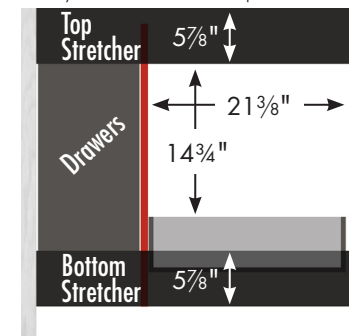

# STRASSER

Specifications:

**Alki Essence Vanity**  
**36" w, 34½" h, drawers left**

internal dividers

Vanity back clear openings for plumbing  
 (may need to cut adjustable shelf)

**36" Alki Essence Vanity**  
**Drawers Left**  
 36" wide  
 34½" tall  
 21" or 18½" front-to-back