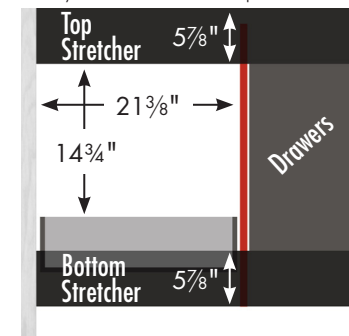

# STRASSER

Specifications:

**Alki Essence Vanity**  
**36" w, 34½" h, drawers right**

internal dividers

Vanity back clear openings for plumbing  
 (may need to cut adjustable shelf)

**36" Alki Essence Vanity**  
**Drawers Right**  
 36" wide  
 34½" tall  
 21" or 18½" front-to-back