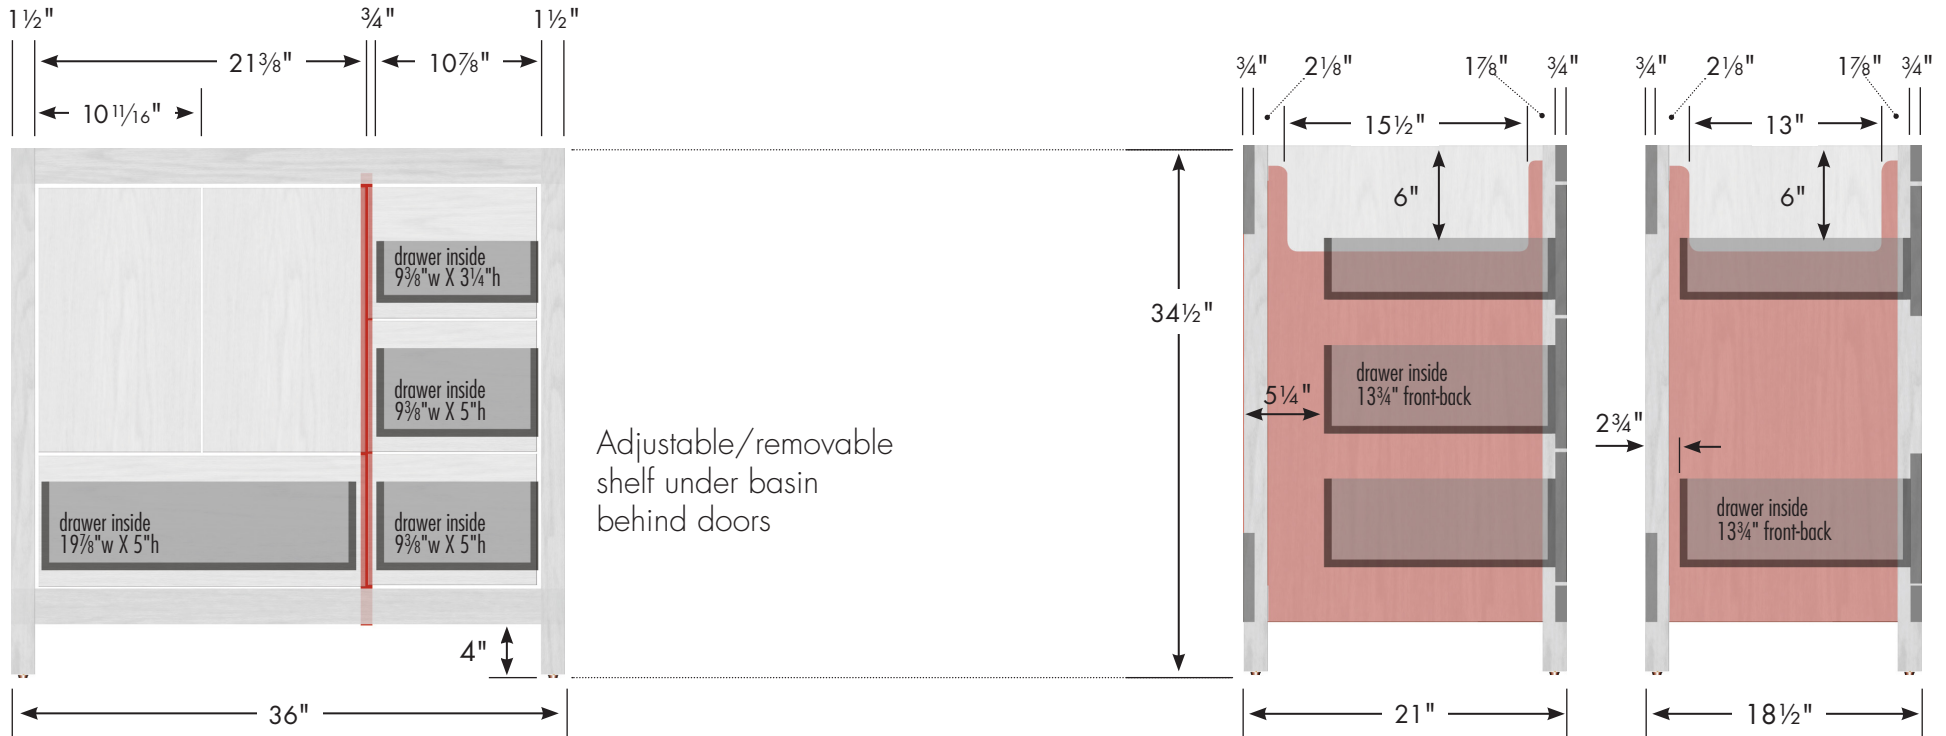

# STRASSER

Specifications:

**Alki Essence Vanity**  
**36" w, 34½" h, drawers right**

internal dividers

Vanity back clear openings for plumbing  
 (may need to cut adjustable shelf)

**36" Alki Essence Vanity**  
**Drawers Right**  
 36" wide  
 34½" tall  
 21" or 18½" front-to-back