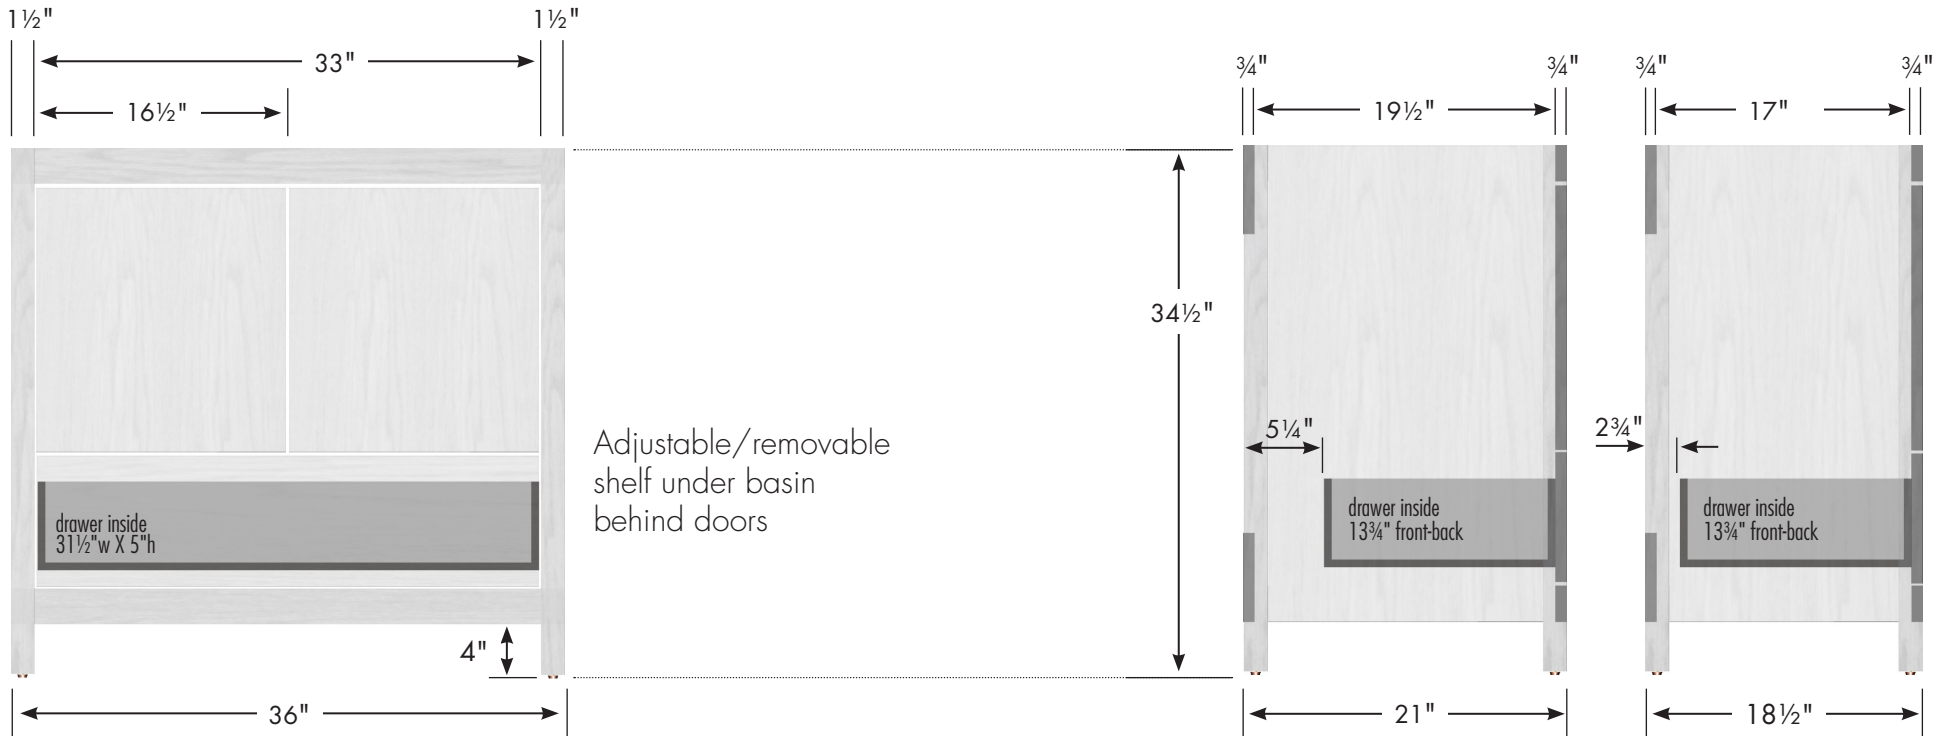

STRASSER

Specifications:

Alki Essence Vanity
36" w, 34½" h, no side drawers

36" Alki Essence Vanity
No Side Drawers
 36" wide
 34½" tall
 21" or 18½" front-to-back

Vanity back clear openings for plumbing
 (may need to cut adjustable shelf)