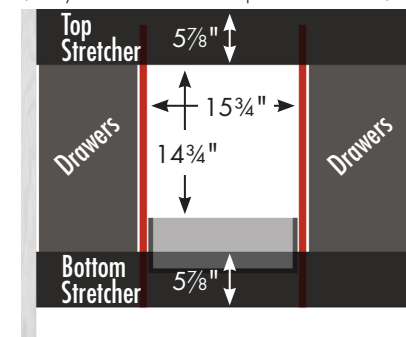

# STRASSER

Specifications:

Alki Essence Vanity  
42" w, 34½" h

internal dividers

Vanity back clear openings for plumbing  
(may need to cut adjustable shelf)

## 42" Alki Essence Vanity

42" wide  
34½" tall  
21" or 18½" front-to-back