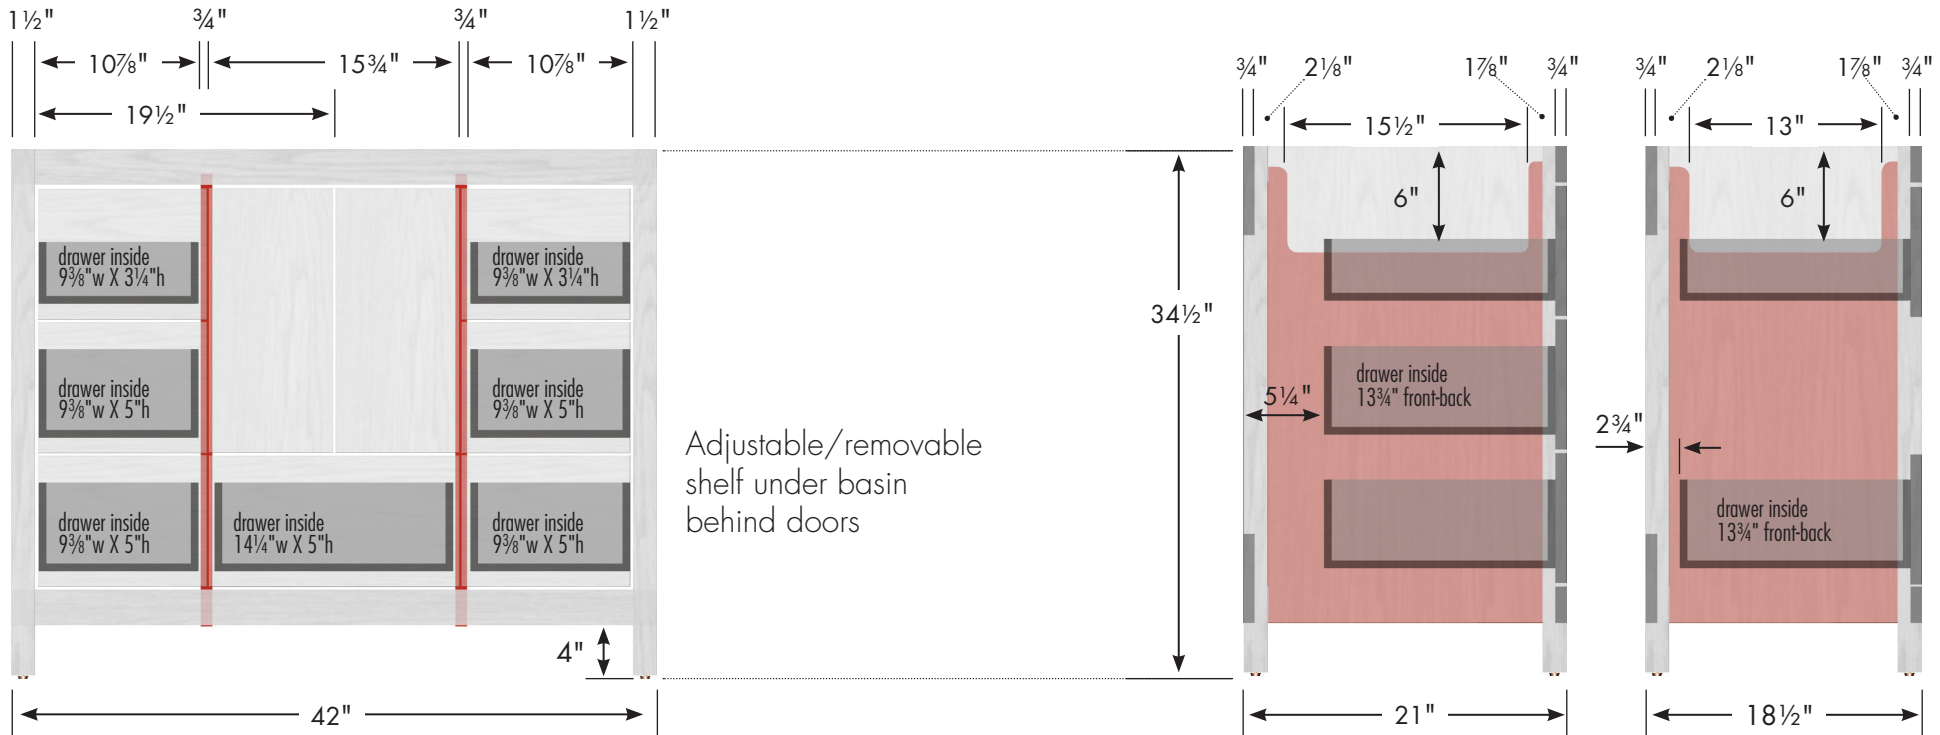

# STRASSER

Specifications:

Alki Essence Vanity  
42" w, 34½" h

internal dividers

Vanity back clear openings for plumbing  
(may need to cut adjustable shelf)

## 42" Alki Essence Vanity

42" wide  
34½" tall  
21" or 18½" front-to-back