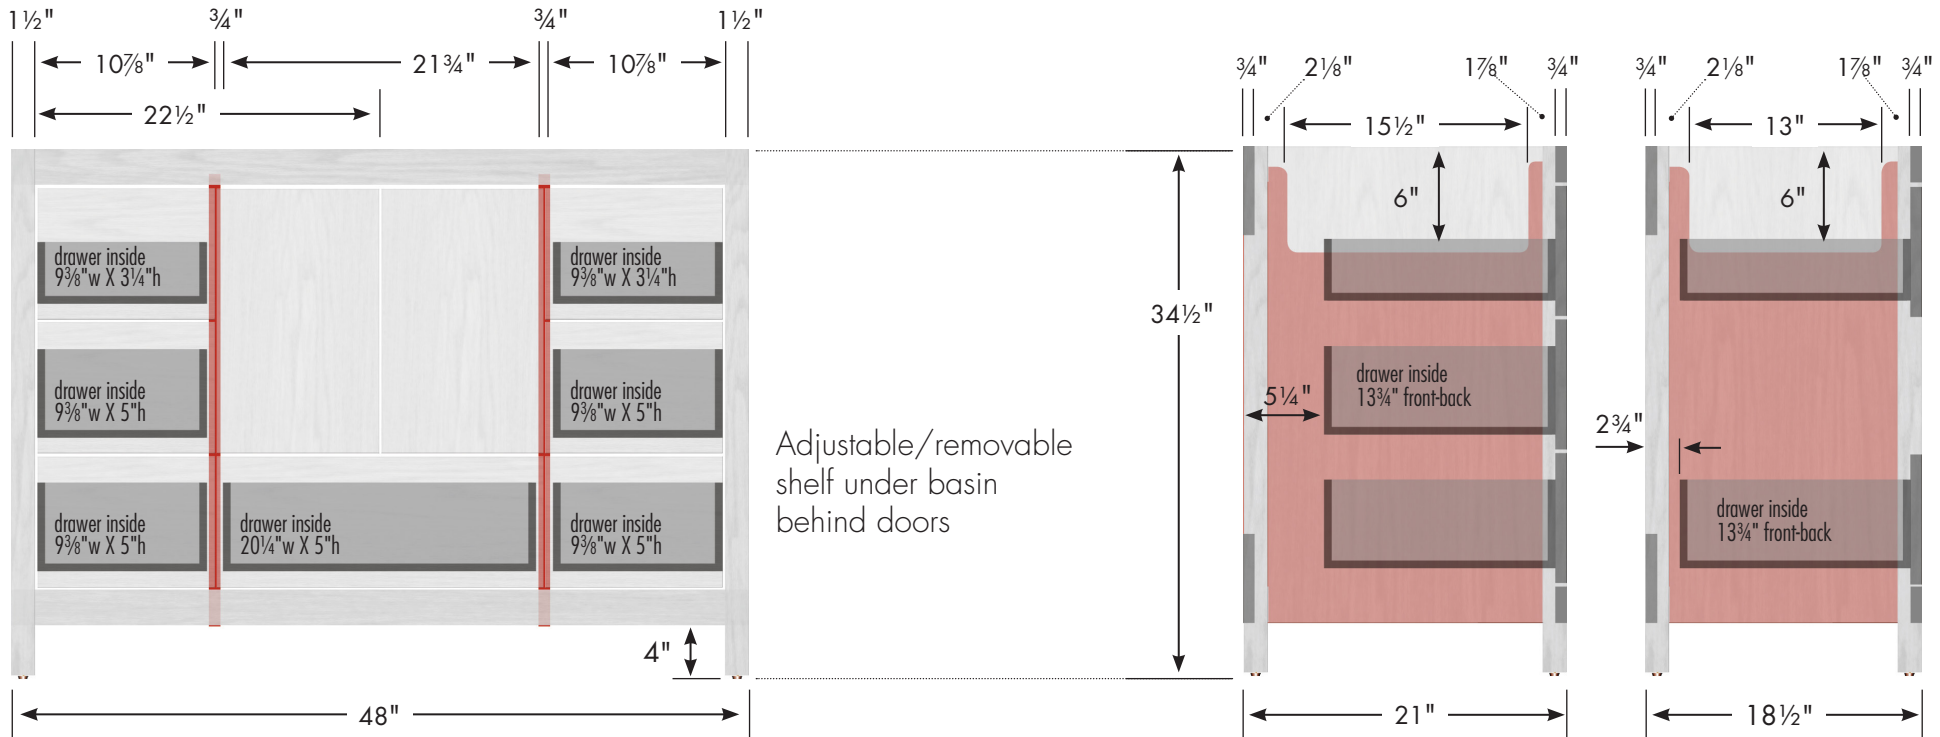

STRASSER

Specifications:

Alki Essence Vanity
48" w, 34½" h

internal dividers

48" Alki Essence Vanity

48" wide
34½" tall
21" or 18½" front-to-back

Vanity back clear openings for plumbing
(may need to cut adjustable shelf)