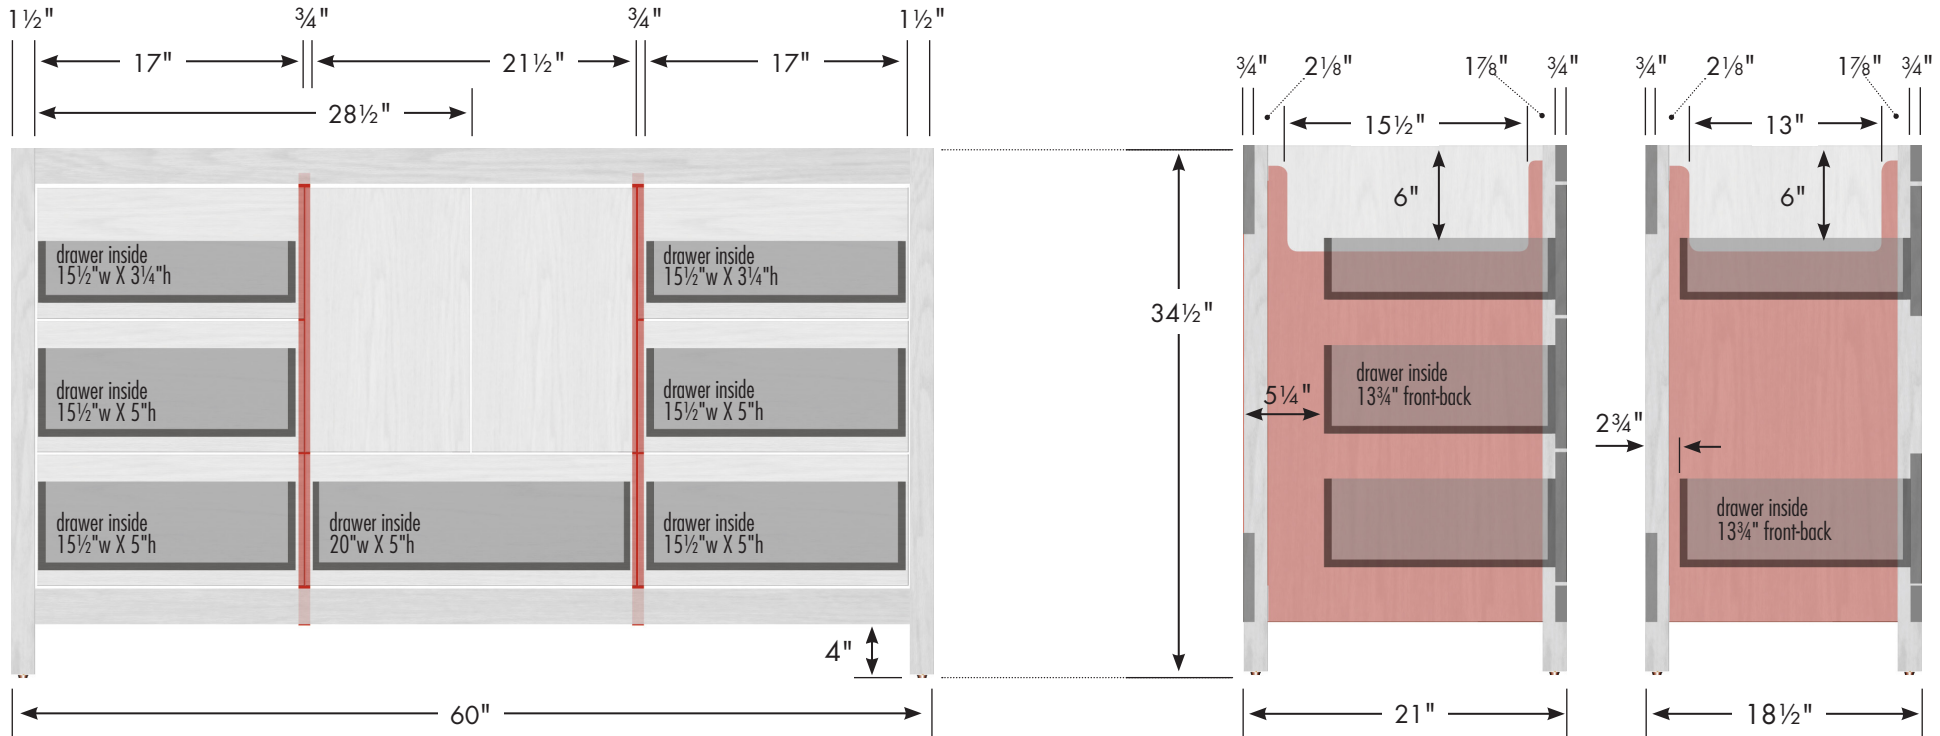

# STRASSER

Specifications:

**Alki Essence Vanity**  
60"w, 34½"h, center basin

Adjustable/removable shelf under basin behind doors

internal dividers

Vanity back clear openings for plumbing  
(may need to cut adjustable shelf)

**60" Alki Essence Vanity**  
**Center Basin**  
60" wide  
34½" tall  
21" or 18½" front-to-back