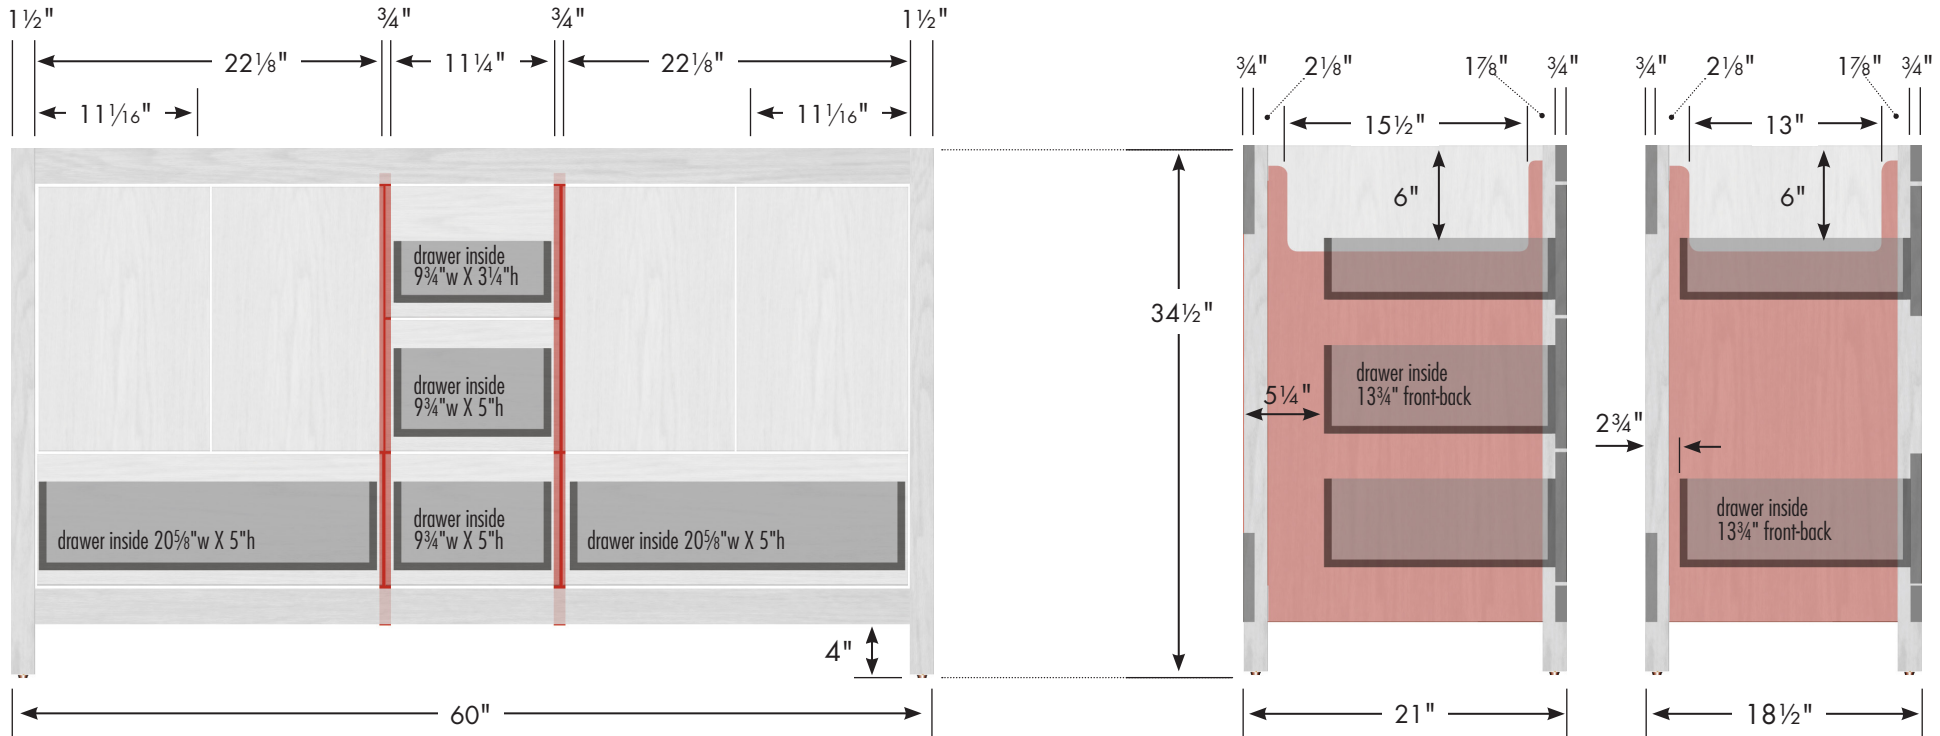

# STRASSER

Specifications:

**Alki Essence Vanity**  
60"w, 34½"h, double basin

Adjustable/removable shelf under basins behind doors

internal dividers

Vanity back clear openings for plumbing  
(may need to cut adjustable shelf)

**60" Alki Essence Vanity**  
**Double Basin**  
60" wide  
34½" tall  
21" or 18½" front-to-back