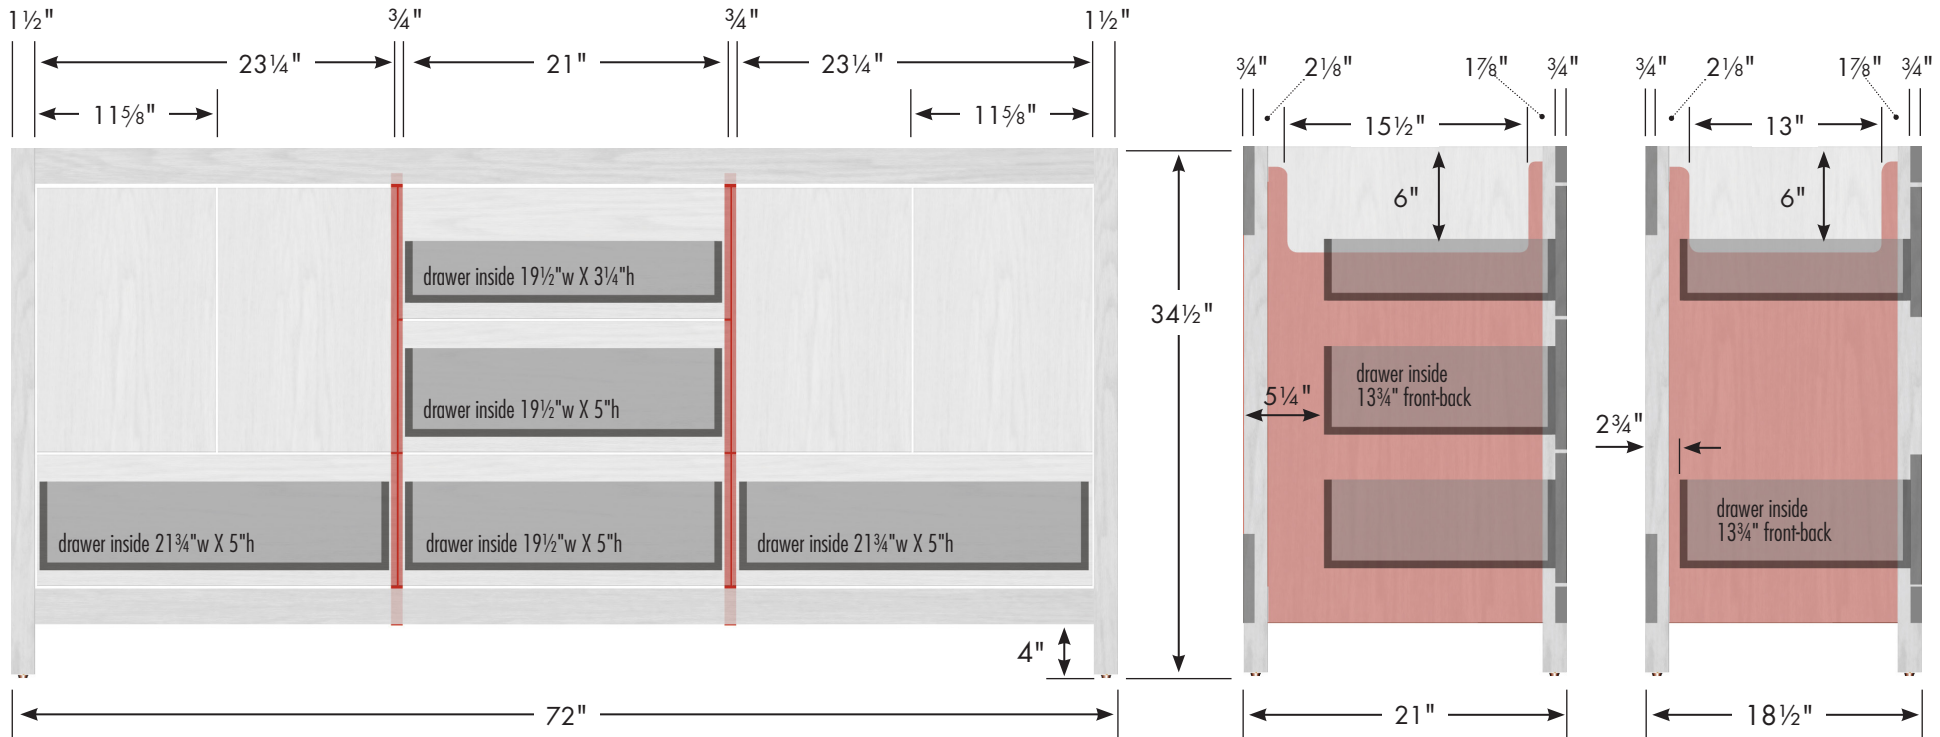

STRASSER

Specifications:

Alki Essence Vanity
72"w, 34½"h, double basin

Adjustable/removable shelf under basins behind doors

internal dividers

Vanity back clear openings for plumbing
(may need to cut adjustable shelf)

72" Alki Essence Vanity

72" wide
34½" tall
21" or 18½" front-to-back

2