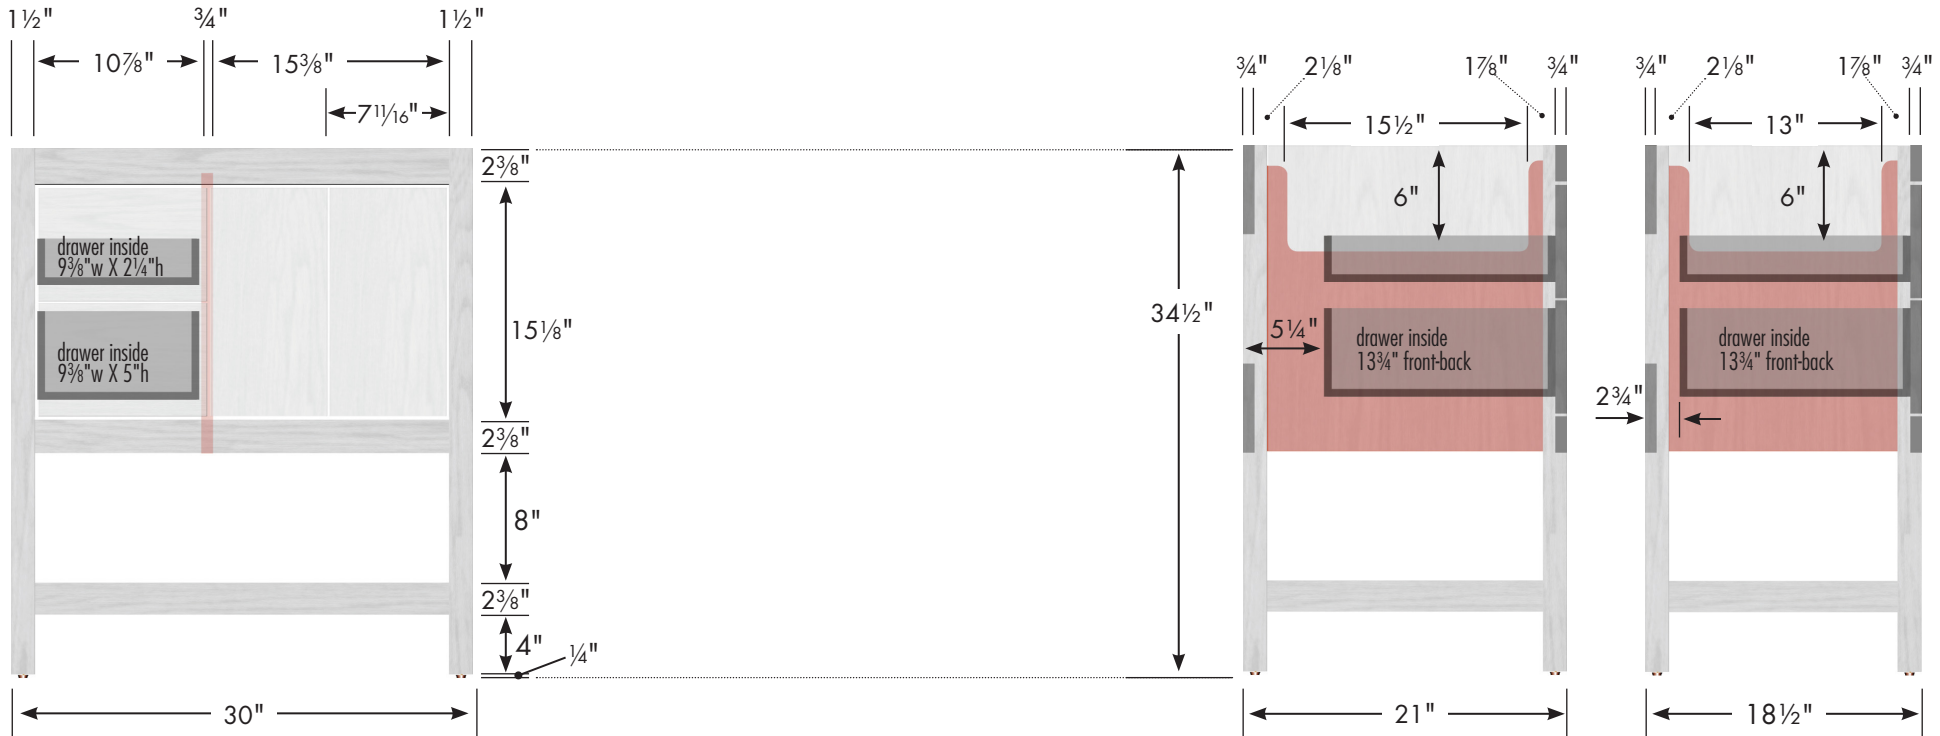

STRASSER

Specifications:

Alki Spa Vanity
30" w, 34½" h, drawers left

internal dividers

Vanity back clear openings for plumbing

**30" Alki Spa Vanity
 Drawers Left**

30" wide
 34½" tall
 21" or 18½" front-to-back