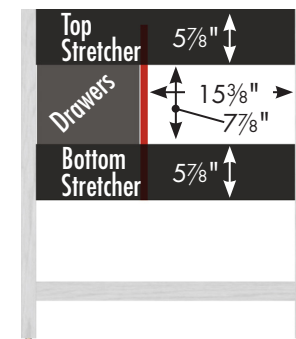

STRASSER

Specifications:

Alki Spa Vanity
30" w, 34½" h, drawers left

internal dividers

Vanity back clear openings for plumbing

**30" Alki Spa Vanity
 Drawers Left**

30" wide
 34½" tall
 21" or 18½" front-to-back