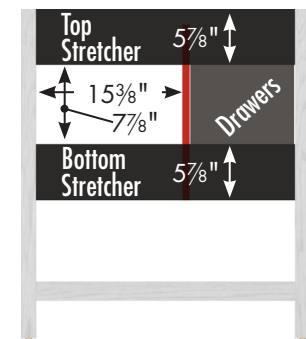

# STRASSER

Specifications:

**Alki Spa Vanity**  
**30" w, 34½" h, drawers right**

internal dividers

Vanity back clear openings for plumbing

**30" Alki Spa Vanity**  
**Drawers Right**  
 30" wide  
 34½" tall  
 21" or 18½" front-to-back