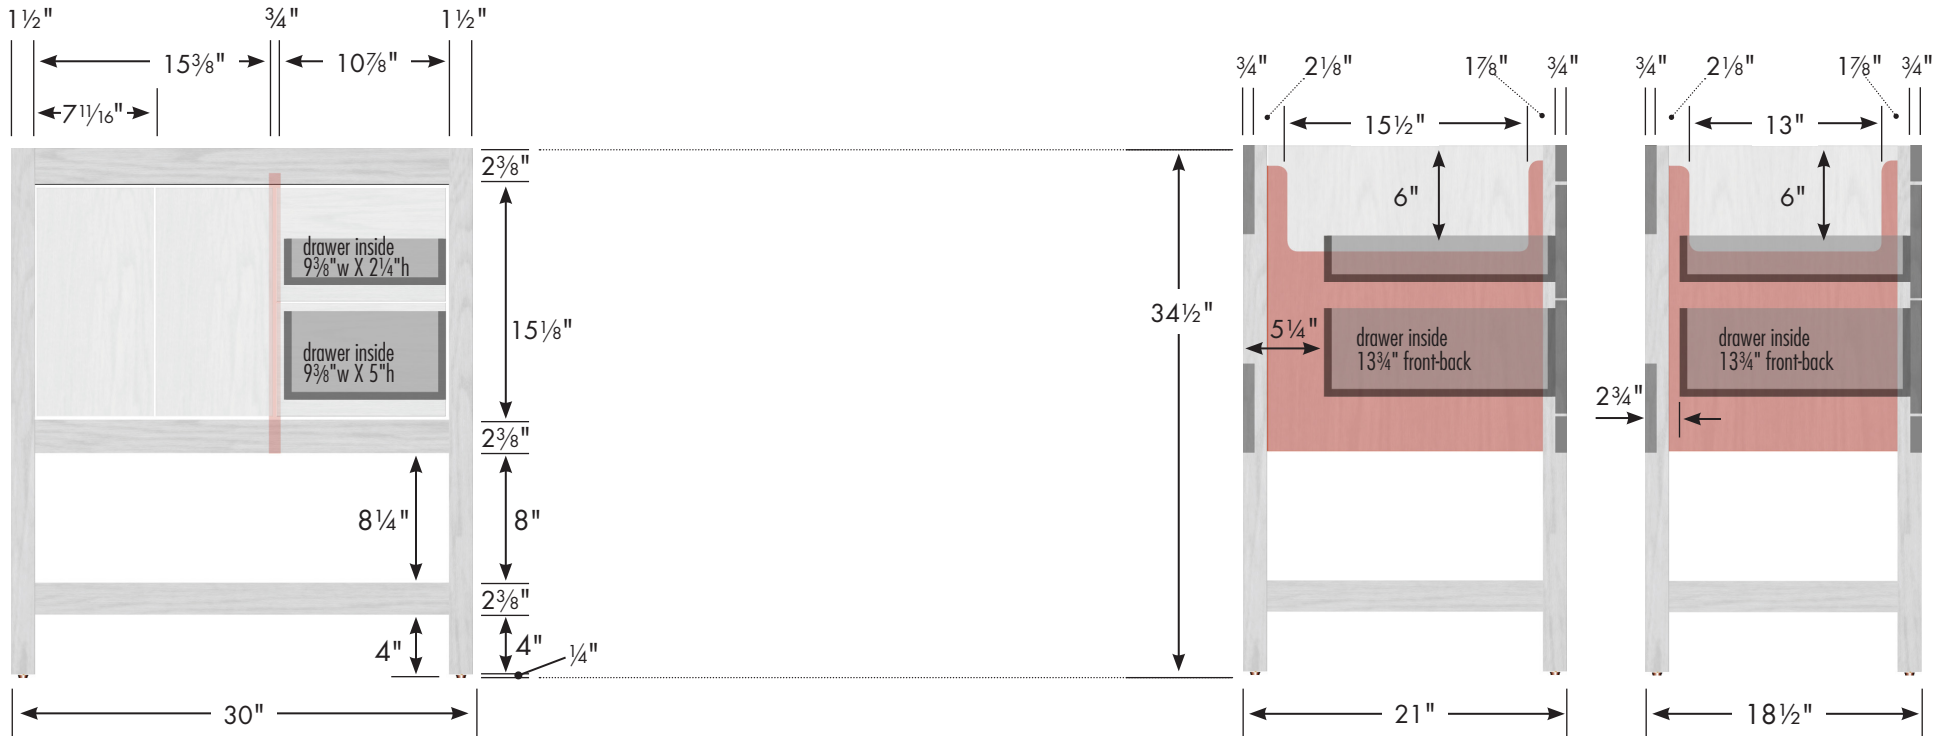

# STRASSER

Specifications:

**Alki Spa Vanity**  
**30" w, 34½" h, drawers right**

internal dividers

Vanity back clear openings for plumbing

**30" Alki Spa Vanity**  
**Drawers Right**  
 30" wide  
 34½" tall  
 21" or 18½" front-to-back