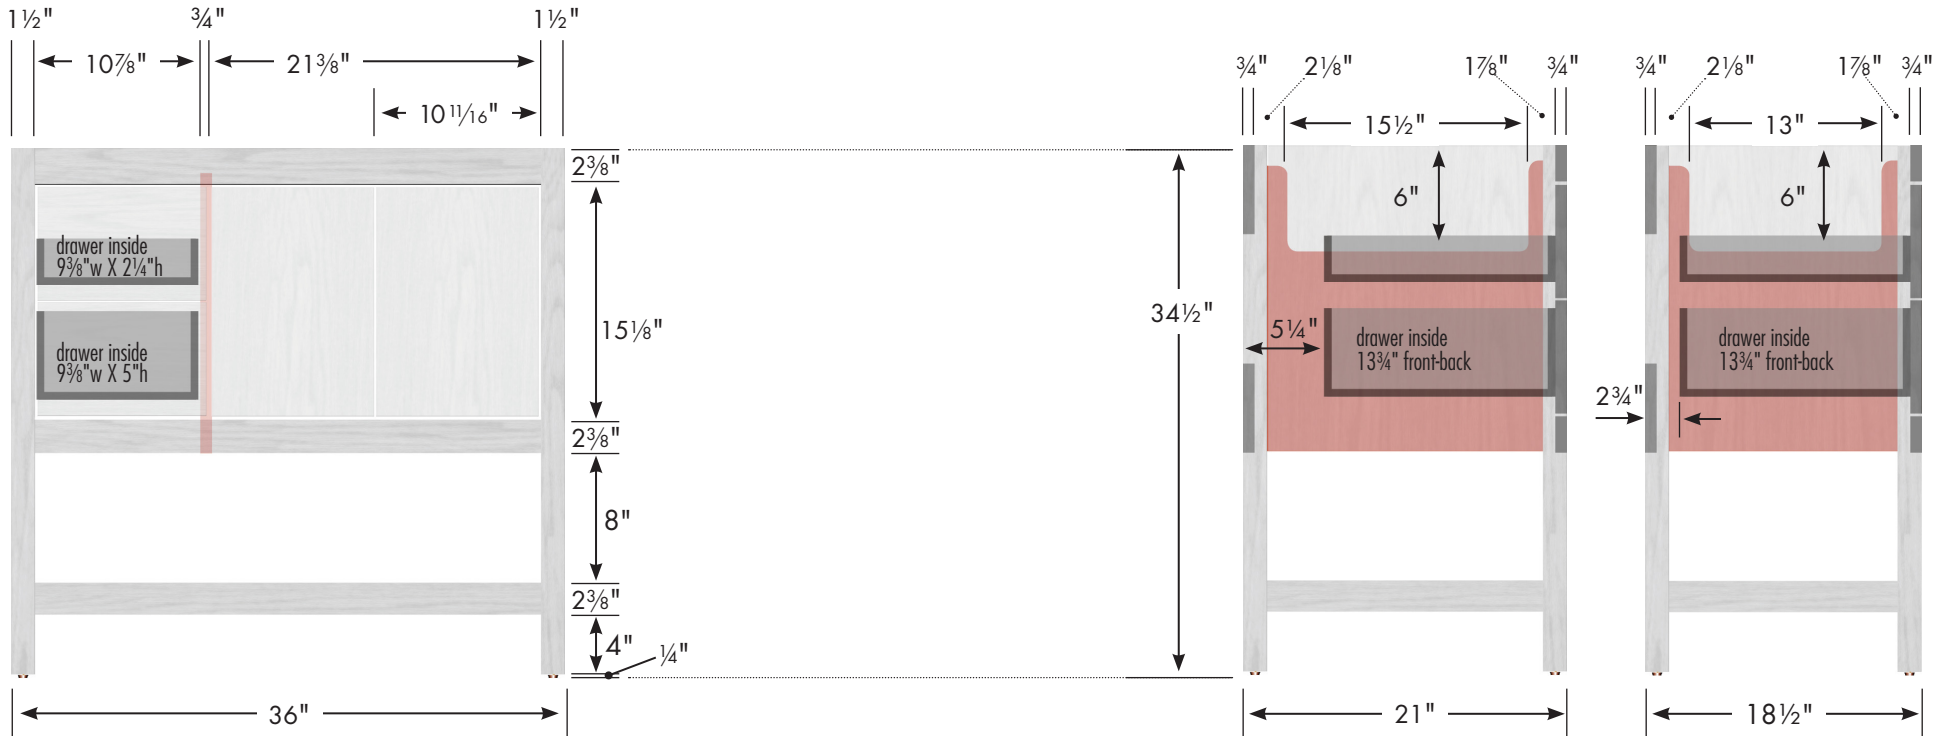

STRASSER

Specifications:

Alki Spa Vanity
36" w, 34½" h, drawers left

internal dividers

Vanity back clear openings for plumbing

36" Alki Spa Vanity
Drawers Left
 36" wide
 34½" tall
 21" or 18½" front-to-back