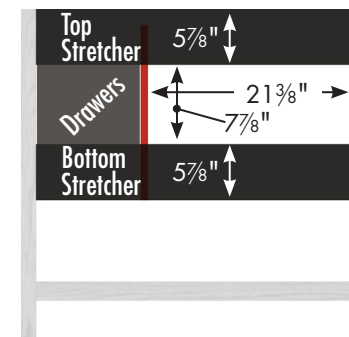

STRASSER

Specifications:

Alki Spa Vanity
36" w, 34½" h, drawers left

internal dividers

Vanity back clear openings for plumbing

36" Alki Spa Vanity
Drawers Left
 36" wide
 34½" tall
 21" or 18½" front-to-back