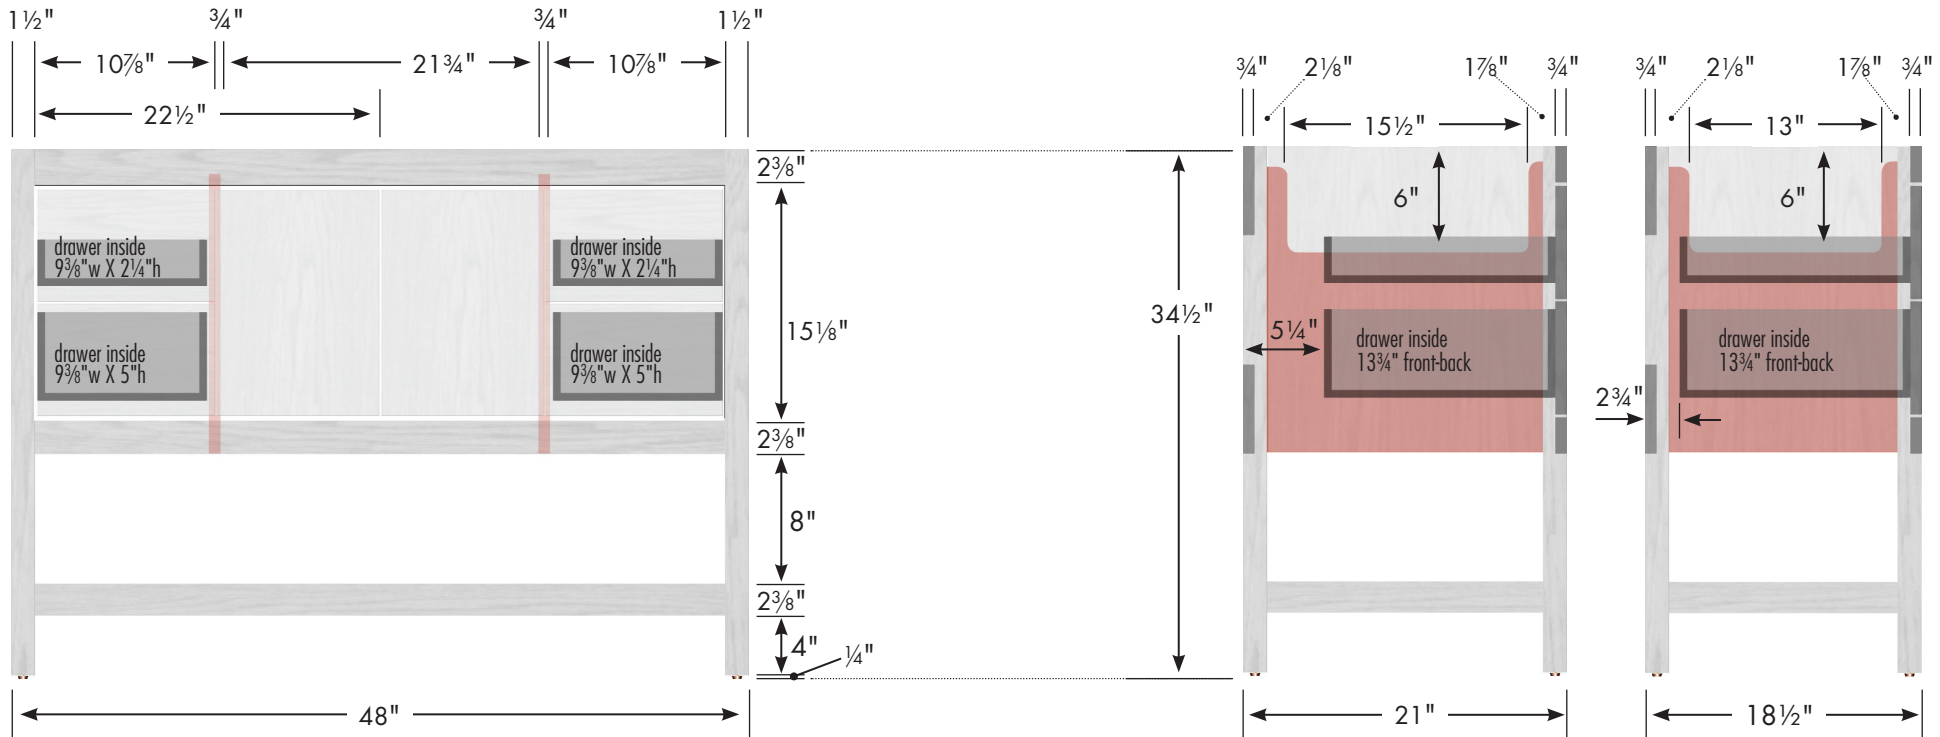

STRASSER

Specifications:

Alki Spa Vanity
48" w, 34½" h

internal dividers

48" Alki Spa Vanity

48" wide
34½" tall
21" or 18½" front-to-back

Vanity back clear openings for plumbing