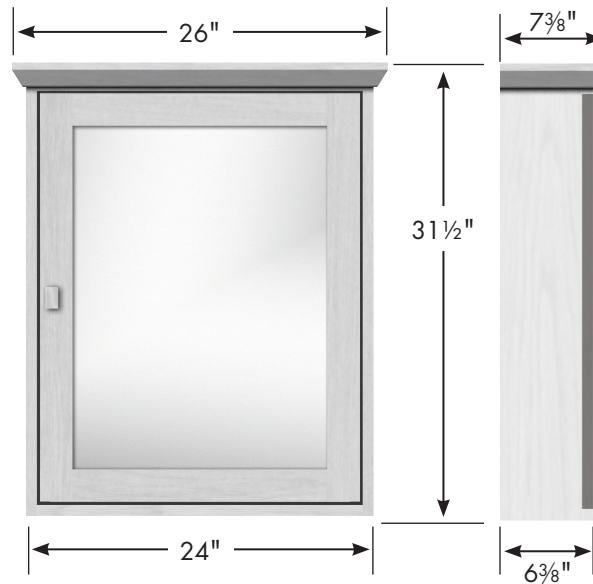

STRASSER

30", 24" & 19" Contemporary Medicine Cabinets

2 adjustable acrylic shelves each compartment (6 total).

30" Contemporary Medicine Cabinet

30" wide
31 1/2" tall
5 1/2" front-to-back

2 adjustable acrylic shelves

24" Contemporary Medicine Cabinet

24" wide
31 1/2" tall
5 1/2" front-to-back

2 adjustable acrylic shelves

19" Contemporary Medicine Cabinet

19" wide
31 1/2" tall
5 1/2" front-to-back