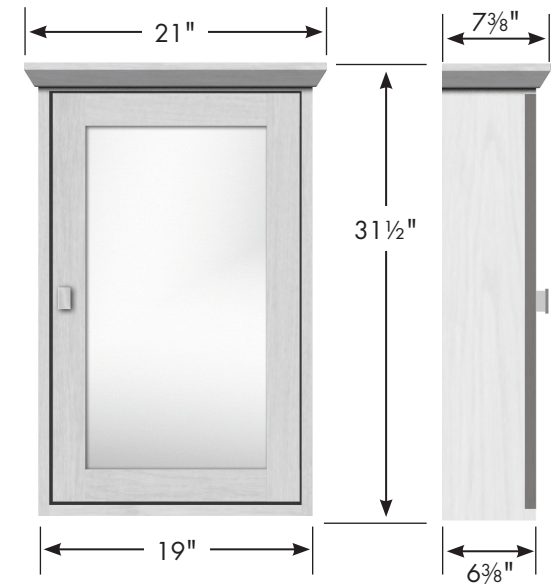

STRASSER

30", 24" & 19" Contemporary Medicine Cabinets

2 adjustable acrylic shelves each compartment (6 total).

30" Contemporary Medicine Cabinet

30" wide
31 1/2" tall
5 1/2" front-to-back

2 adjustable acrylic shelves

24" Contemporary Medicine Cabinet

24" wide
31 1/2" tall
5 1/2" front-to-back

2 adjustable acrylic shelves

19" Contemporary Medicine Cabinet

19" wide
31 1/2" tall
5 1/2" front-to-back