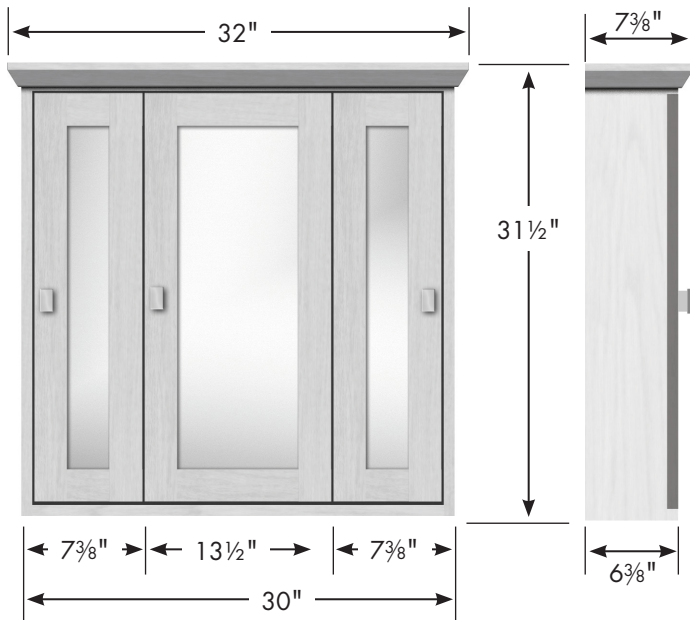

STRASSER

30", 24" & 19" Contemporary Medicine Cabinets

2 adjustable acrylic shelves each compartment (6 total).

30" Contemporary Medicine Cabinet

30" wide
31 1/2" tall
5 1/2" front-to-back

2 adjustable acrylic shelves

24" Contemporary Medicine Cabinet

24" wide
31 1/2" tall
5 1/2" front-to-back

2 adjustable acrylic shelves

19" Contemporary Medicine Cabinet

19" wide
31 1/2" tall
5 1/2" front-to-back