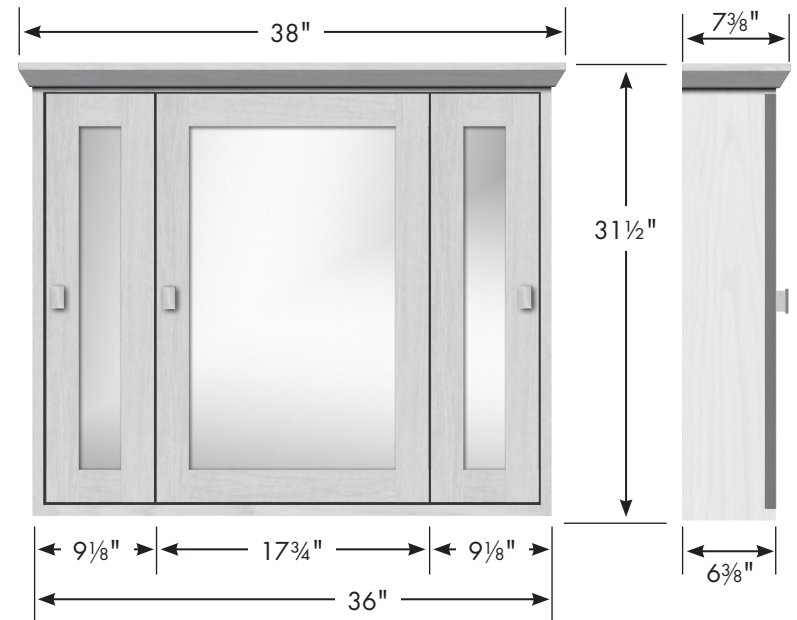

# STRASSER

## 48" & 36" Contemporary Medicine Cabinets

2 adjustable acrylic shelves each compartment (6 total).

### 48" Contemporary Medicine Cabinet

48" wide  
31 1/2" tall  
5 1/2" front-to-back

2 adjustable acrylic shelves each compartment (6 total).

### 36" Contemporary Medicine Cabinet

36" wide  
31 1/2" tall  
5 1/2" front-to-back