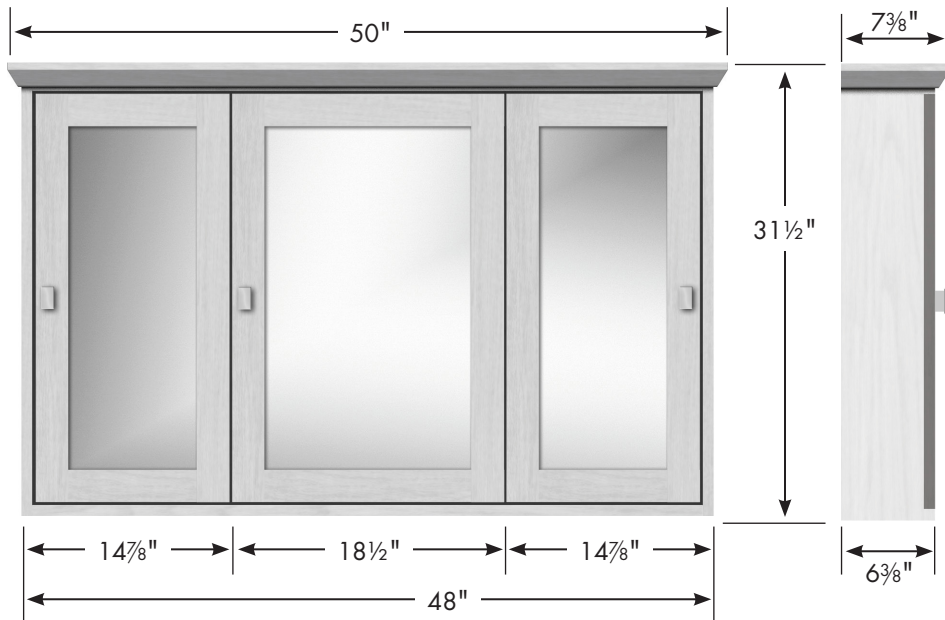

# STRASSER

## 48" & 36" Contemporary Medicine Cabinets

2 adjustable acrylic shelves each compartment (6 total).

### 48" Contemporary Medicine Cabinet

48" wide  
31 1/2" tall  
5 1/2" front-to-back

2 adjustable acrylic shelves each compartment (6 total).

### 36" Contemporary Medicine Cabinet

36" wide  
31 1/2" tall  
5 1/2" front-to-back