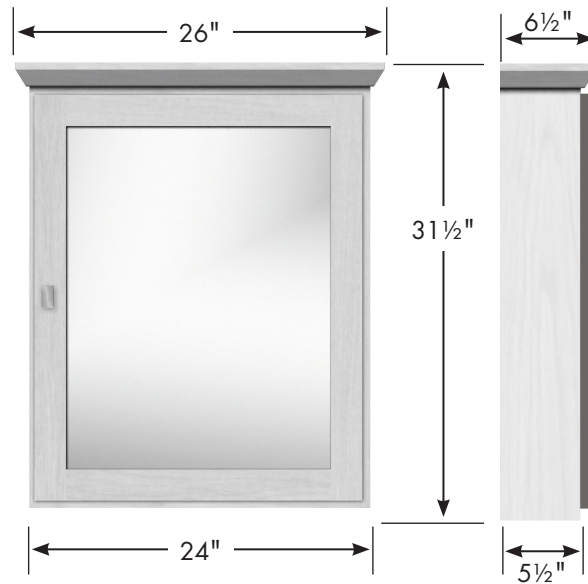

STRASSER

30", 24" & 19" Traditional Medicine Cabinets

2 adjustable acrylic shelves each compartment (6 total).

30" Traditional Medicine Cabinet

30" wide
31 1/2" tall
5 1/2" front-to-back

2 adjustable acrylic shelves

24" Traditional Medicine Cabinet

24" wide
31 1/2" tall
5 1/2" front-to-back

2 adjustable acrylic shelves

19" Traditional Medicine Cabinet

19" wide
31 1/2" tall
5 1/2" front-to-back