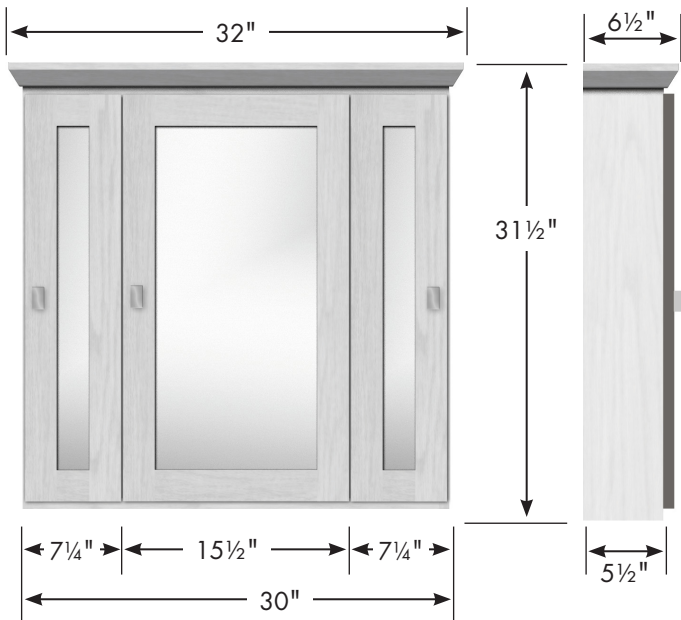

STRASSER

30", 24" & 19" Traditional Medicine Cabinets

2 adjustable acrylic shelves each compartment (6 total).

30" Traditional Medicine Cabinet

30" wide
31 1/2" tall
5 1/2" front-to-back

2 adjustable acrylic shelves

24" Traditional Medicine Cabinet

24" wide
31 1/2" tall
5 1/2" front-to-back

2 adjustable acrylic shelves

19" Traditional Medicine Cabinet

19" wide
31 1/2" tall
5 1/2" front-to-back