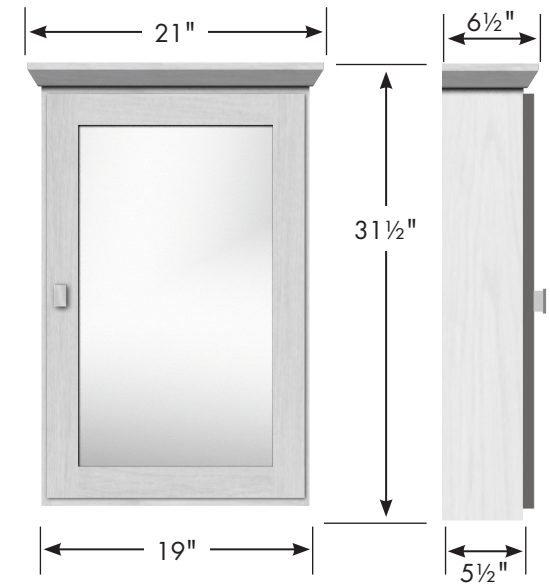

STRASSER

30", 24" & 19" Traditional Medicine Cabinets

2 adjustable acrylic shelves each compartment (6 total).

30" Traditional Medicine Cabinet

30" wide
31 1/2" tall
5 1/2" front-to-back

2 adjustable acrylic shelves

24" Traditional Medicine Cabinet

24" wide
31 1/2" tall
5 1/2" front-to-back

2 adjustable acrylic shelves

19" Traditional Medicine Cabinet

19" wide
31 1/2" tall
5 1/2" front-to-back