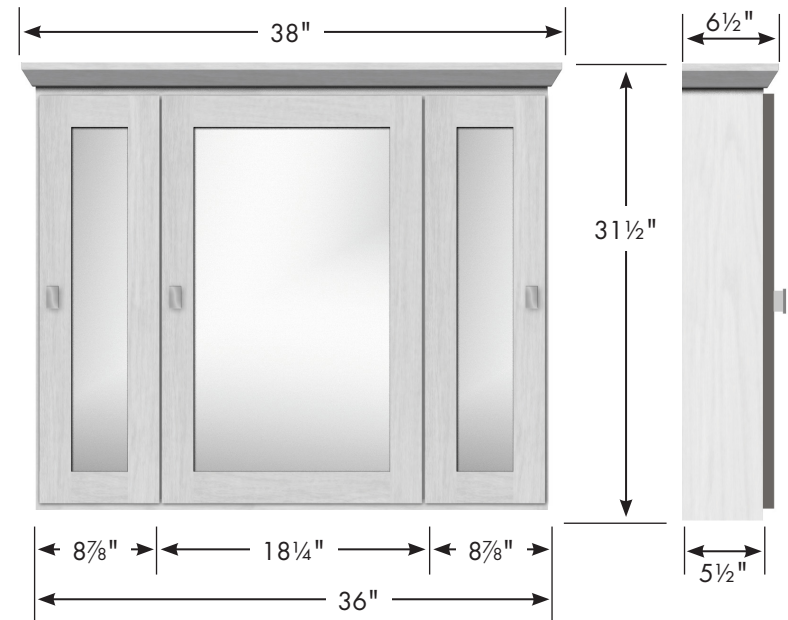

STRASSER

Specifications:

48" & 36" Traditional Medicine Cabinets

2 adjustable acrylic shelves each compartment (6 total).

48" Traditional Medicine Cabinet

48" wide
31 1/2" tall
5 1/2" front-to-back

2 adjustable acrylic shelves each compartment (6 total).

36" Traditional Medicine Cabinet

36" wide
31 1/2" tall
5 1/2" front-to-back