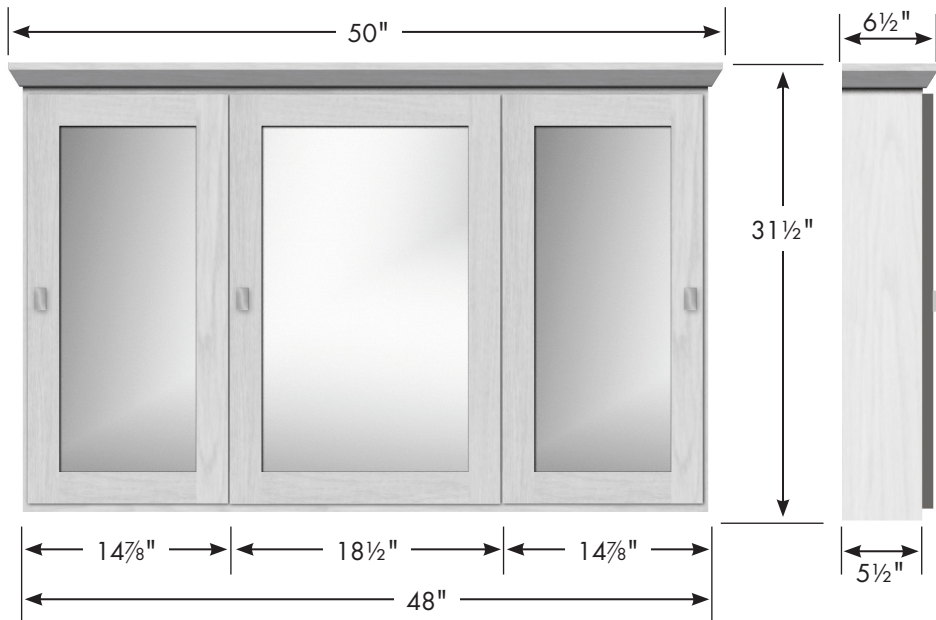

STRASSER

Specifications:

48" & 36" Traditional Medicine Cabinets

2 adjustable acrylic shelves each compartment (6 total).

48" Traditional Medicine Cabinet

48" wide
31 1/2" tall
5 1/2" front-to-back

2 adjustable acrylic shelves each compartment (6 total).

36" Traditional Medicine Cabinet

36" wide
31 1/2" tall
5 1/2" front-to-back