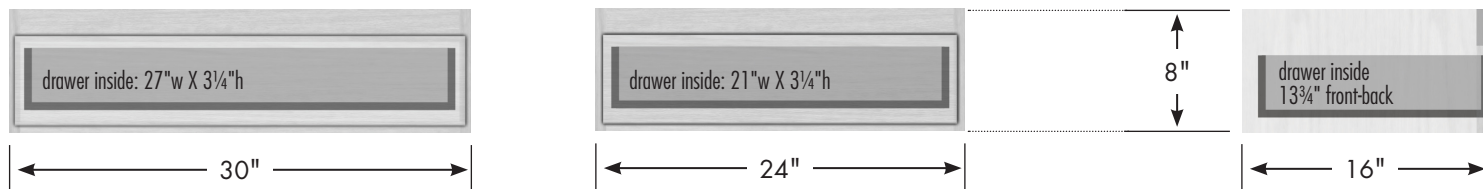

STRASSER

Specifications:

Montlake Knee Drawers
30" & 24" wide, 8"h

**30" Montlake
Knee Drawer**
30" wide,
8" tall
16" front-to-back

**24" Montlake
Knee Drawer**
24" wide,
8" tall
16" front-to-back