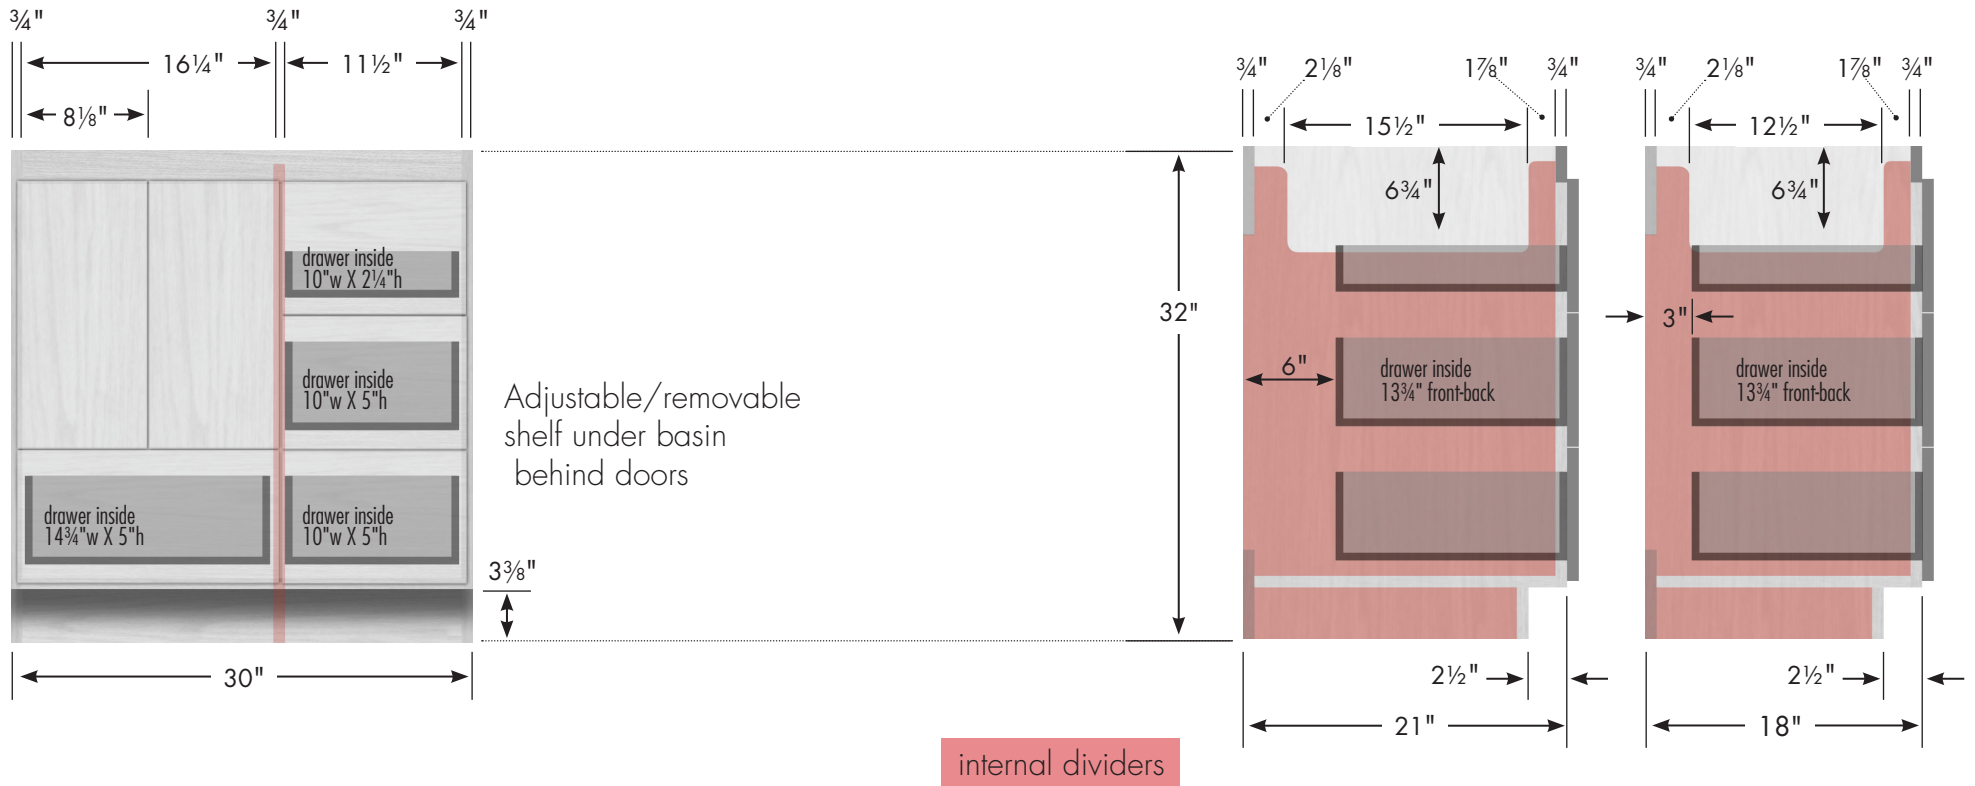

STRASSER

32" tall Montlake Vanity
30" wide, drawers right

Vanity back clear openings for plumbing
 (may need to cut adjustable shelf)

30" Montlake Vanity
Drawers Right
 30" wide
 32" tall
 21" or 18" front-to-back