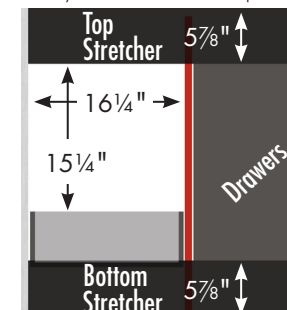

STRASSER

32" tall Montlake Vanity
30" wide, drawers right

Vanity back clear openings for plumbing
 (may need to cut adjustable shelf)

30" Montlake Vanity
Drawers Right
 30" wide
 32" tall
 21" or 18" front-to-back