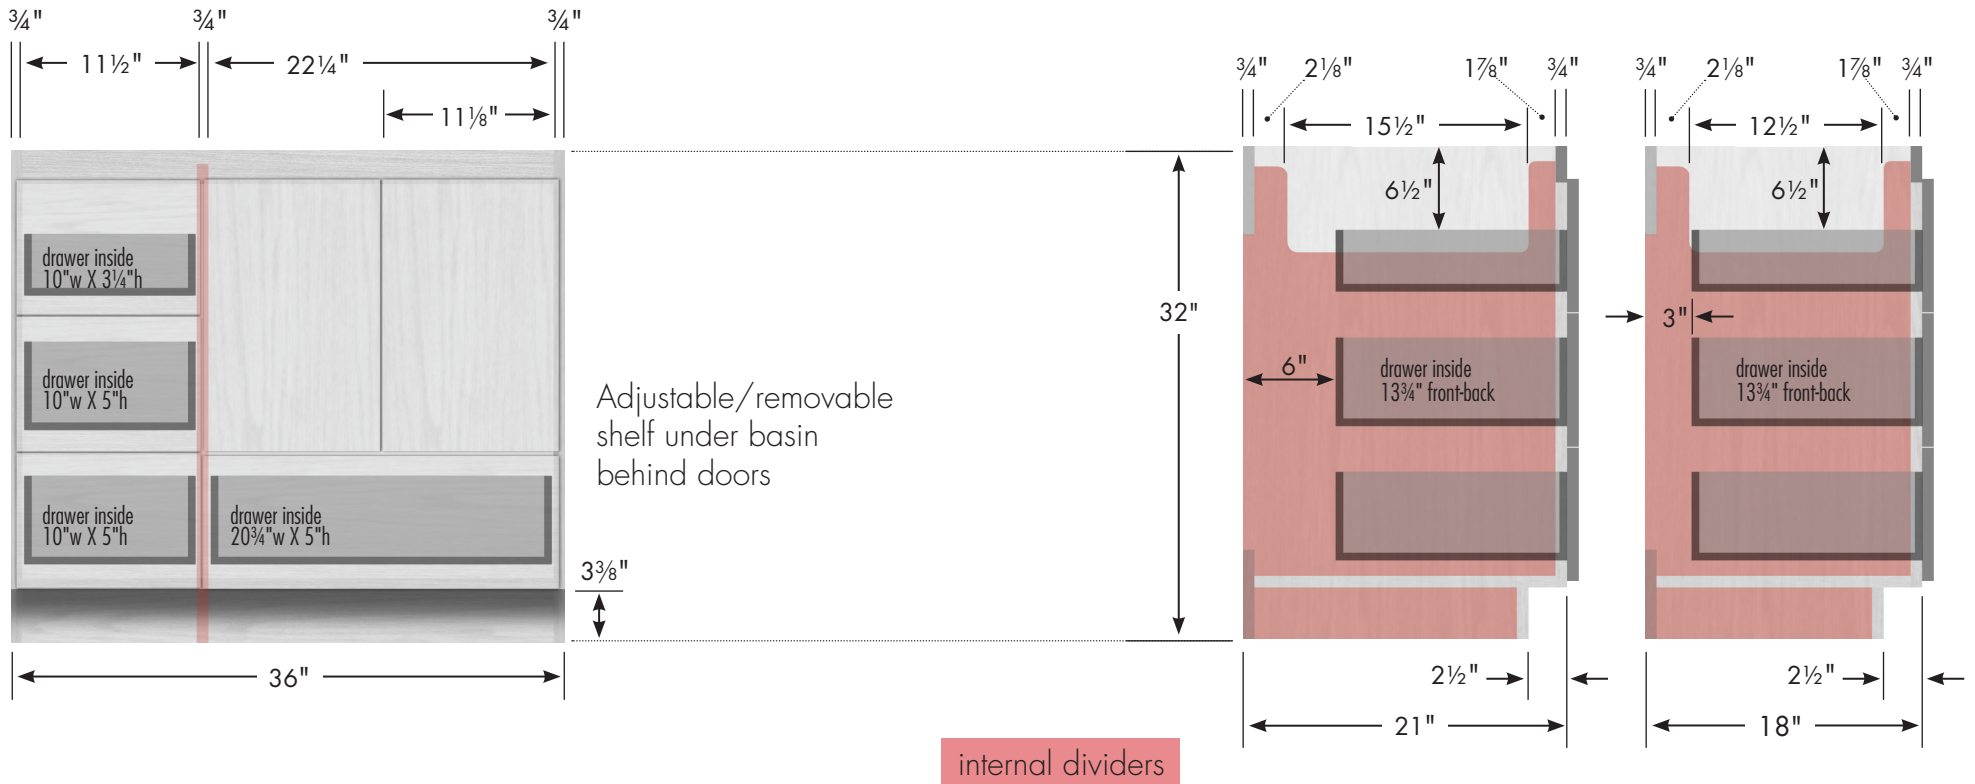

# STRASSER

Specifications:

**32" tall Montlake Vanity**  
**36" wide, drawers left**

**36" Montlake Vanity**  
**Drawers Left**  
 36" wide  
 32" tall  
 21" or 18" front-to-back

Vanity back clear openings for plumbing  
 (may need to cut adjustable shelf)