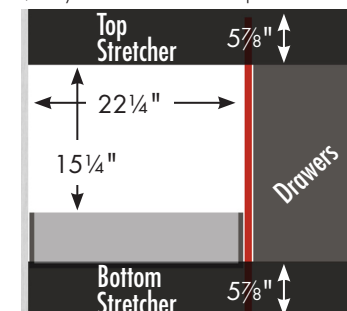

STRASSER

32" tall Montlake Vanity
36" wide, drawers right

internal dividers

Vanity back clear openings for plumbing
 (may need to cut adjustable shelf)

36" Montlake Vanity
Drawers Right
 36" wide
 32" tall
 21" or 18" front-to-back