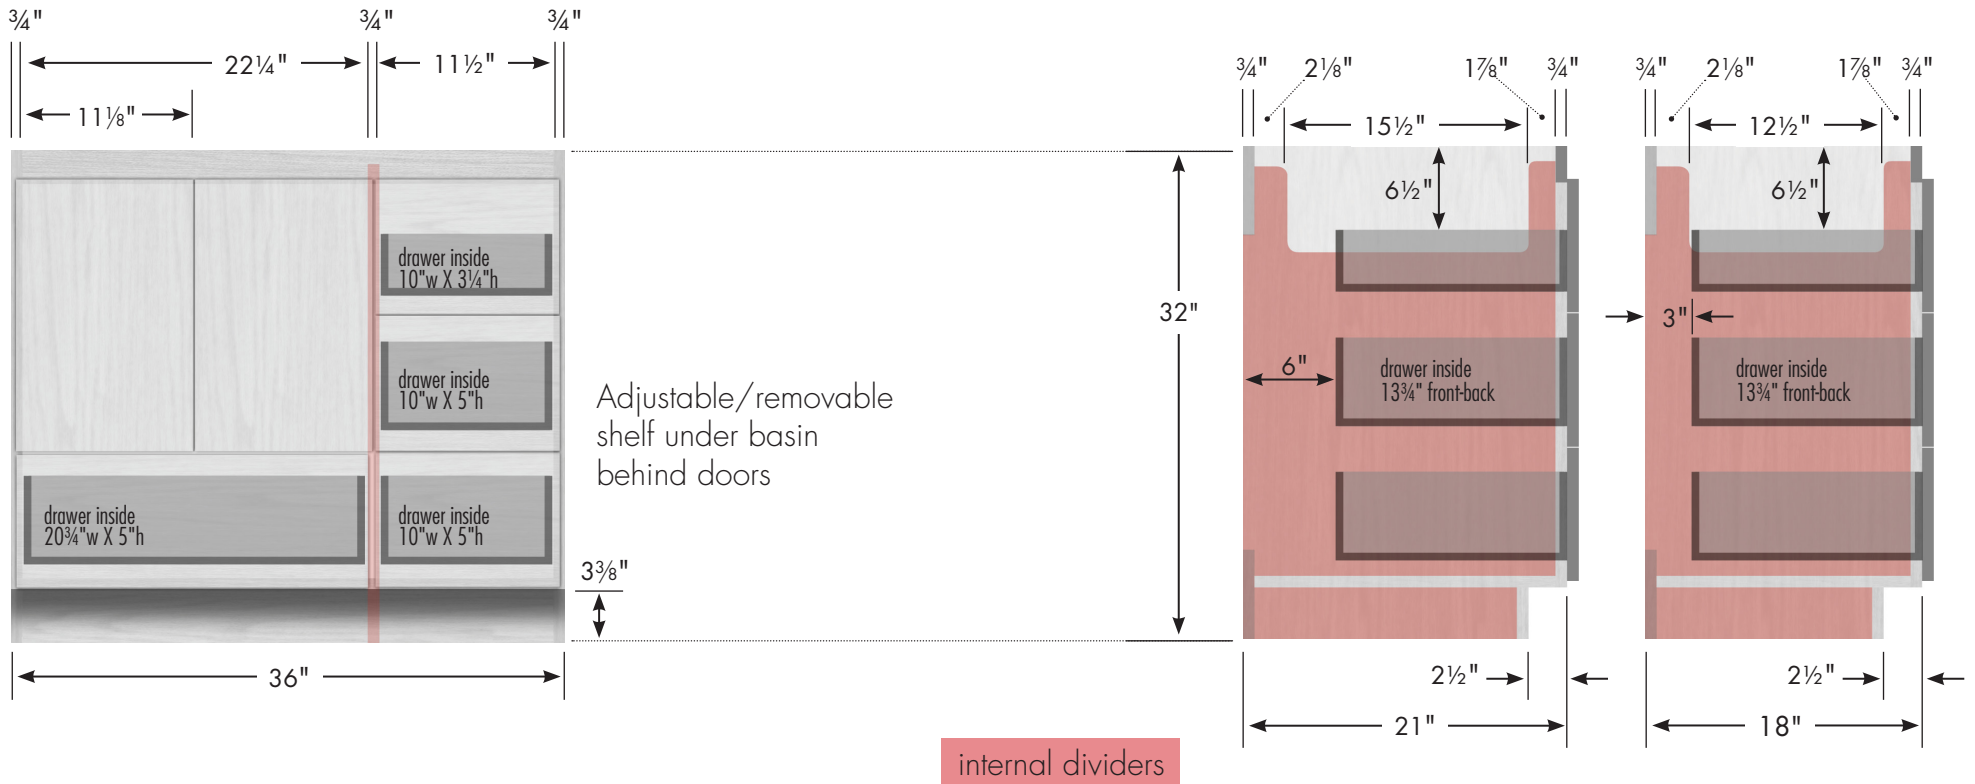

STRASSER

32" tall Montlake Vanity
36" wide, drawers right

internal dividers

Vanity back clear openings for plumbing
 (may need to cut adjustable shelf)

36" Montlake Vanity
Drawers Right
 36" wide
 32" tall
 21" or 18" front-to-back