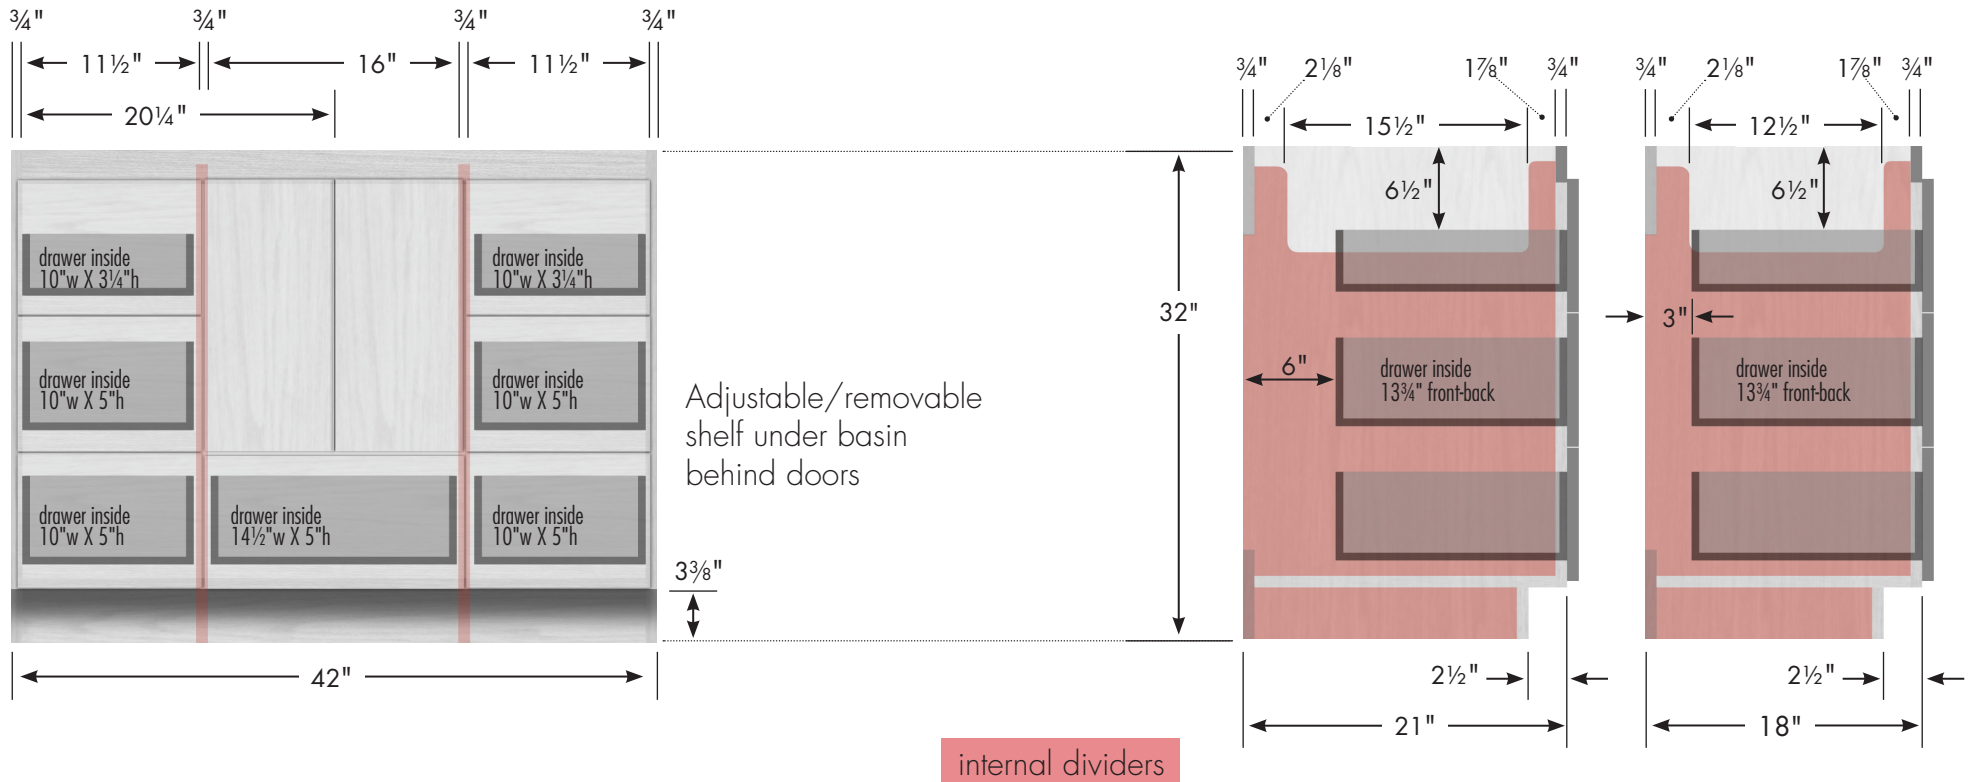

# STRASSER

**32" tall Montlake Vanity**  
**42" wide**

## 42" Montlake Vanity

42" wide  
 32" tall  
 21" or 18" front-to-back

Vanity back clear openings for plumbing  
 (may need to cut adjustable shelf)