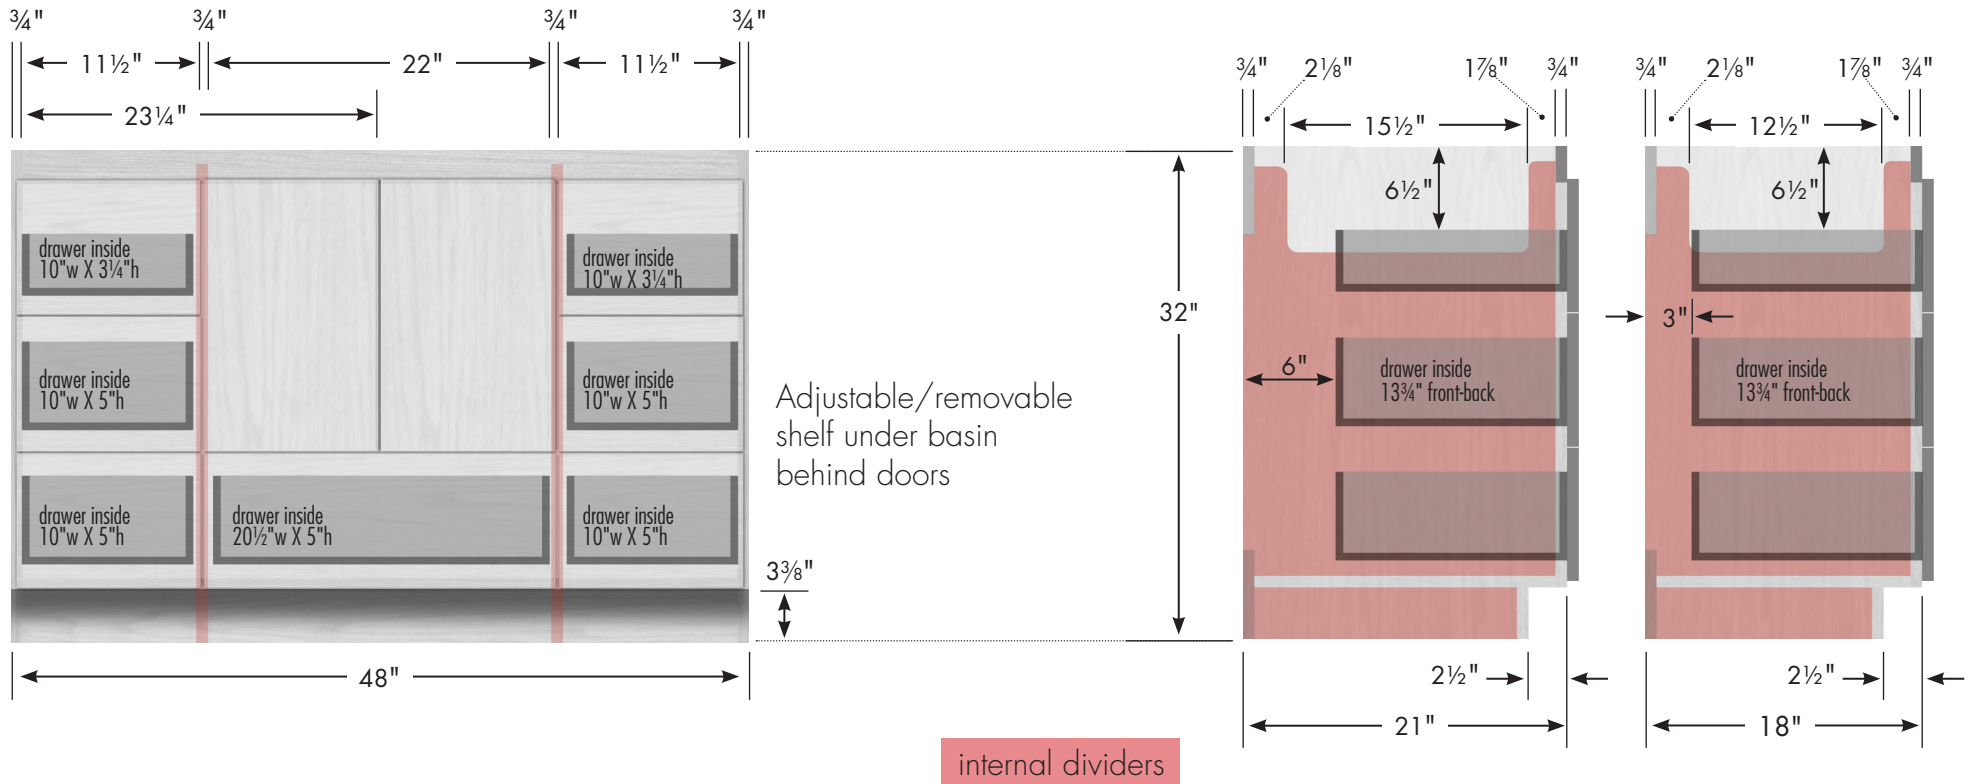

# STRASSER

Specifications:

**32" tall Montlake Vanity**  
**48" wide**

## 48" Montlake Vanity

48" wide  
32" tall  
21" or 18" front-to-back

Vanity back clear openings for plumbing  
(may need to cut adjustable shelf)