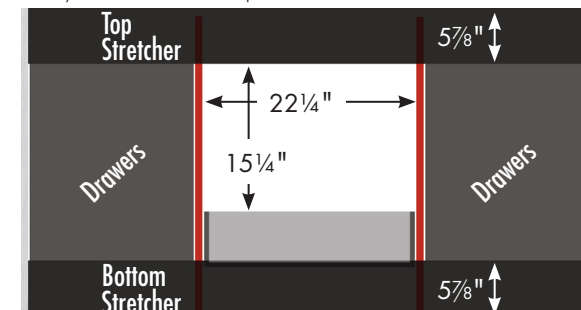

# STRASSER

Specifications:

**32" tall Montlake Vanity**  
**60" wide, center basin**

Adjustable/removable shelf under basin behind doors

internal dividers

Vanity back clear openings for plumbing  
 (may need to cut adjustable shelf)

**60" Montlake Vanity**  
**Center Basin**  
 60" wide  
 32" tall  
 21" or 18" front-to-back