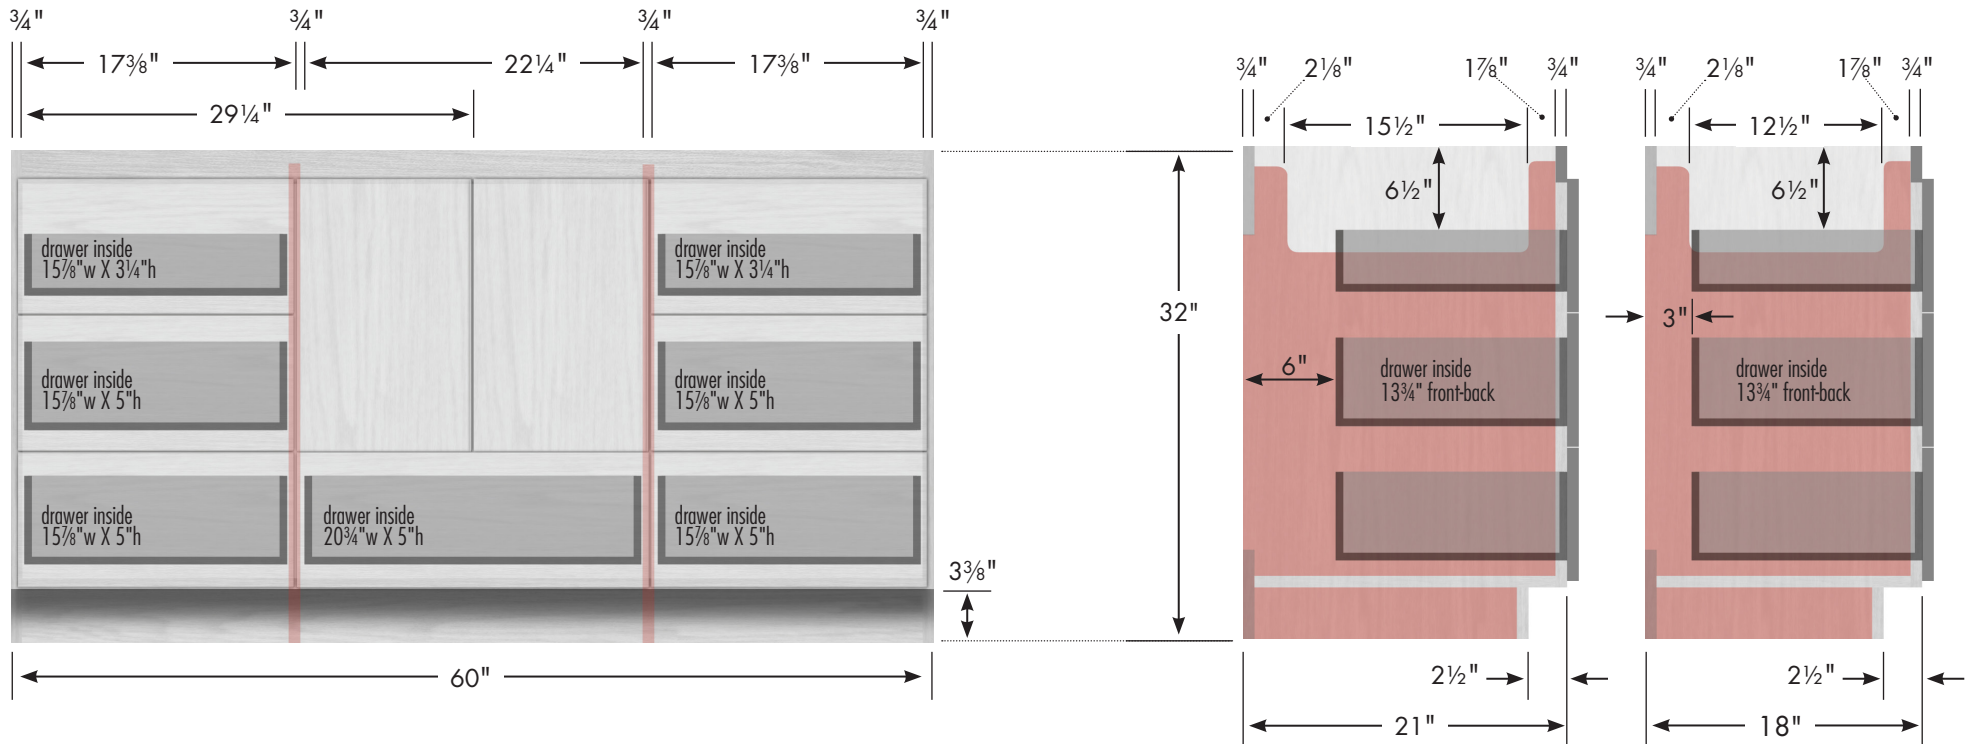

# STRASSER

Specifications:

**32" tall Montlake Vanity**  
**60" wide, center basin**

Adjustable/removable shelf under basin behind doors

internal dividers

Vanity back clear openings for plumbing  
 (may need to cut adjustable shelf)

**60" Montlake Vanity**  
**Center Basin**  
 60" wide  
 32" tall  
 21" or 18" front-to-back