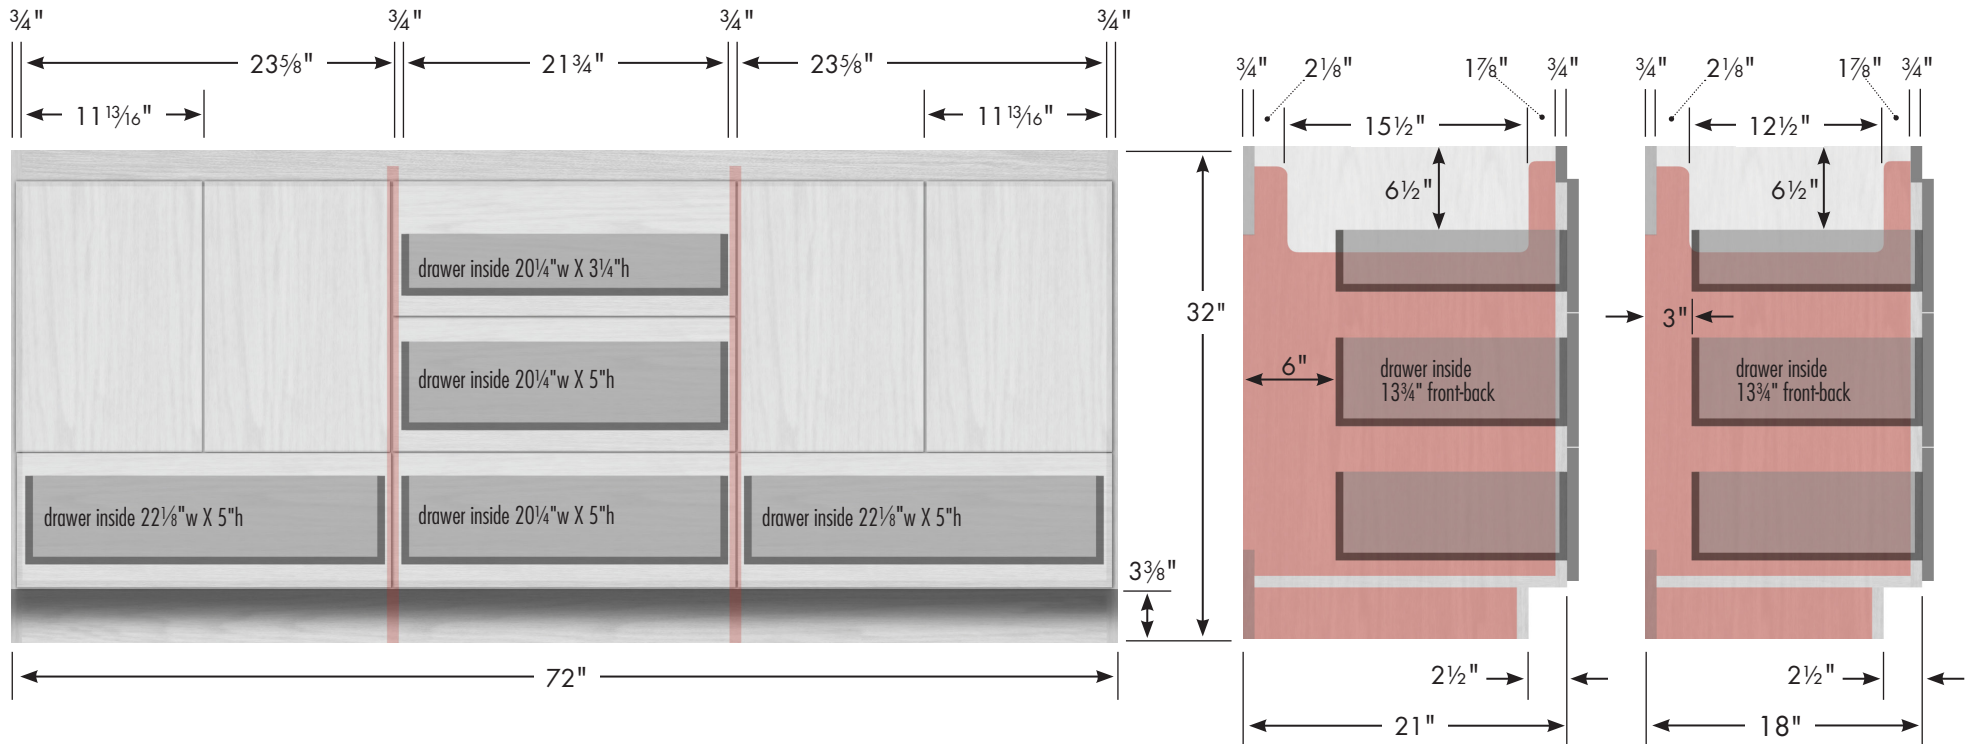

# STRASSER

Specifications:

**32" tall Montlake Vanity**  
**72" wide, double basin**

Adjustable/removable shelf under basins behind doors

internal dividers

Vanity back clear openings for plumbing  
 (may need to cut adjustable shelf)

## 72" Montlake Vanity

72" wide  
 32" tall  
 21" or 18" front-to-back