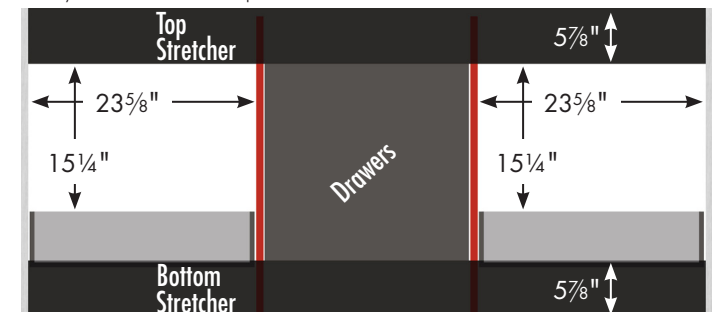

# STRASSER

Specifications:

**32" tall Montlake Vanity**  
**72" wide, double basin**

Adjustable/removable shelf under basins behind doors

internal dividers

Vanity back clear openings for plumbing  
 (may need to cut adjustable shelf)

## 72" Montlake Vanity

72" wide  
 32" tall  
 21" or 18" front-to-back