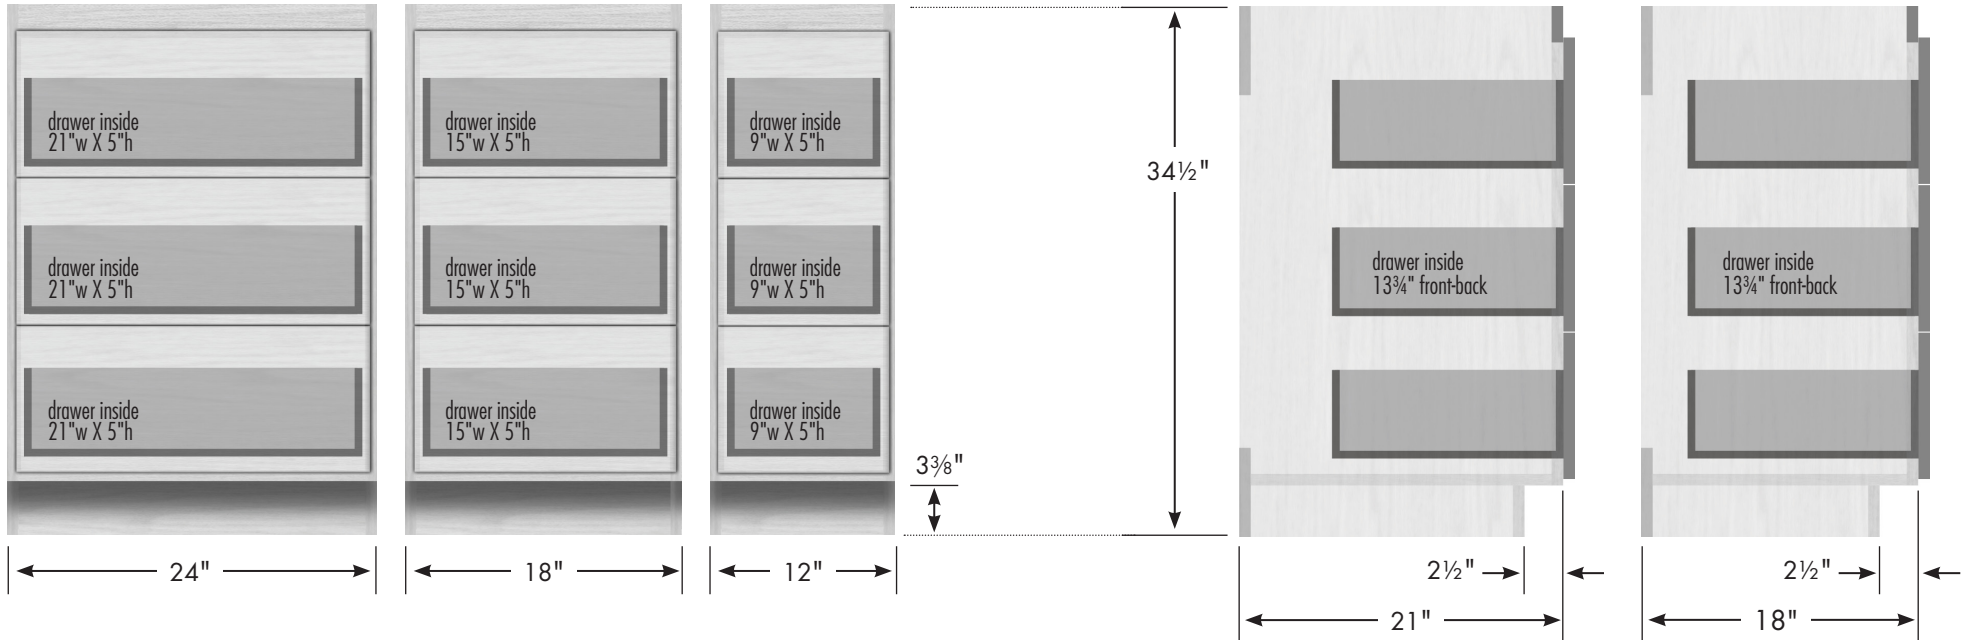

STRASSER

34½" tall Montlake Drawer Banks/Linen Lower
24", 18" & 12" wide

**24" Montlake
 Drawer Bank/
 Linen Lower**
 24" wide
 34½" tall
 21" or 18" front-to-back

**18" Montlake
 Drawer Bank/
 Linen Lower**
 18" wide
 34½" tall
 21" or 18" front-to-back

**12" Montlake
 Drawer Bank**
 12" wide
 34½" tall
 21" or 18" front-to-back