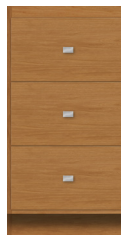

STRASSER

34½" tall Montlake Drawer Banks/Linen Lower
24", 18" & 12" wide

**24" Montlake
 Drawer Bank/
 Linen Lower**
 24" wide
 34½" tall
 21" or 18" front-to-back

**18" Montlake
 Drawer Bank/
 Linen Lower**
 18" wide
 34½" tall
 21" or 18" front-to-back

**12" Montlake
 Drawer Bank**
 12" wide
 34½" tall
 21" or 18" front-to-back