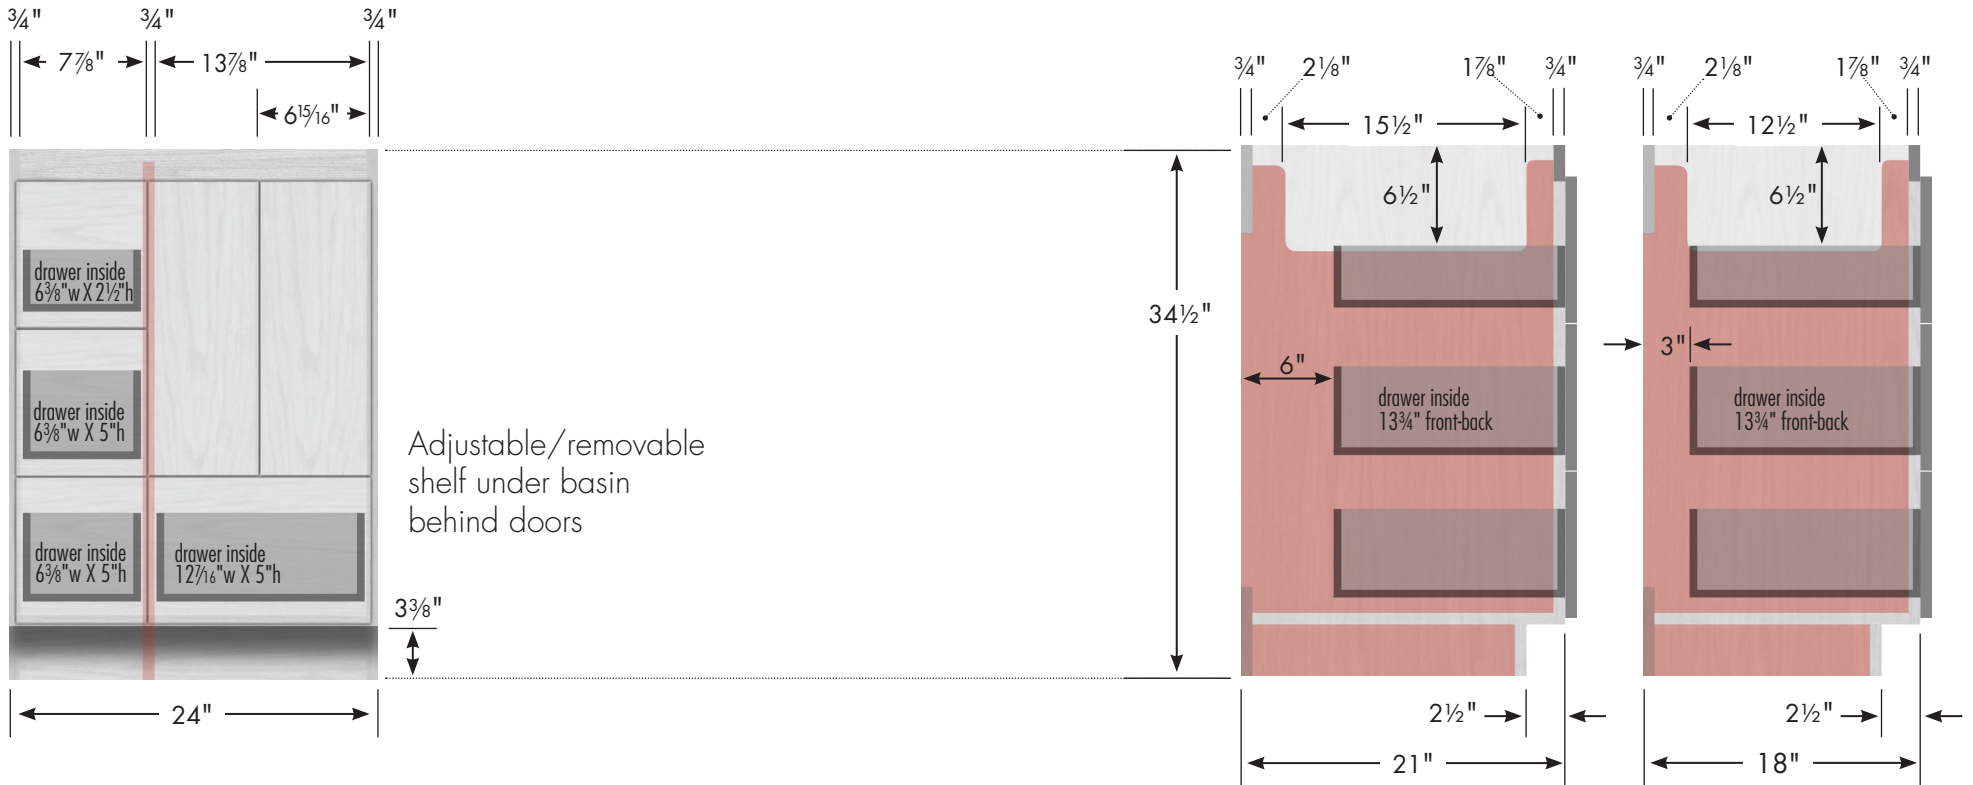

STRASSER

**34½" tall Montlake Vanity
24" wide, drawers left**

**24" Montlake Vanity
Drawers Left**
24" wide
34½" tall
21" or 18" front-to-back

Vanity back clear openings for plumbing
(may need to cut adjustable shelf)