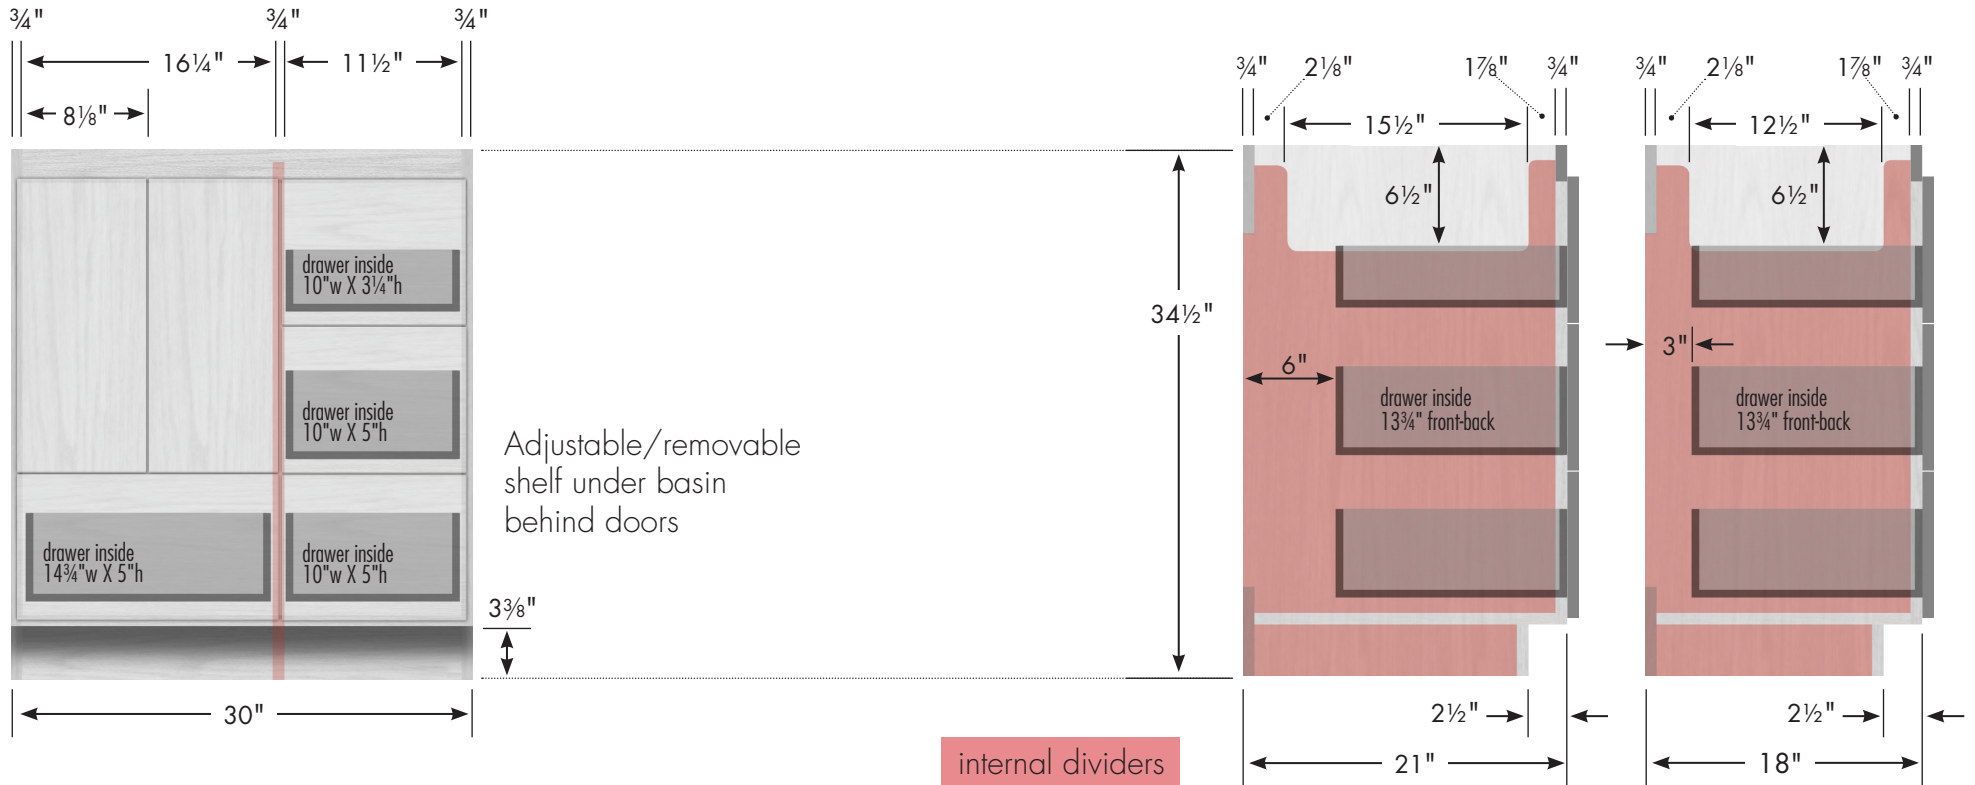

STRASSER

Specifications:

34½" tall Montlake Vanity
30" wide, drawers right

30" Montlake Vanity
Drawers Right
 30" wide
 34½" tall
 21" or 18" front-to-back

Vanity back clear openings for plumbing
 (may need to cut adjustable shelf)