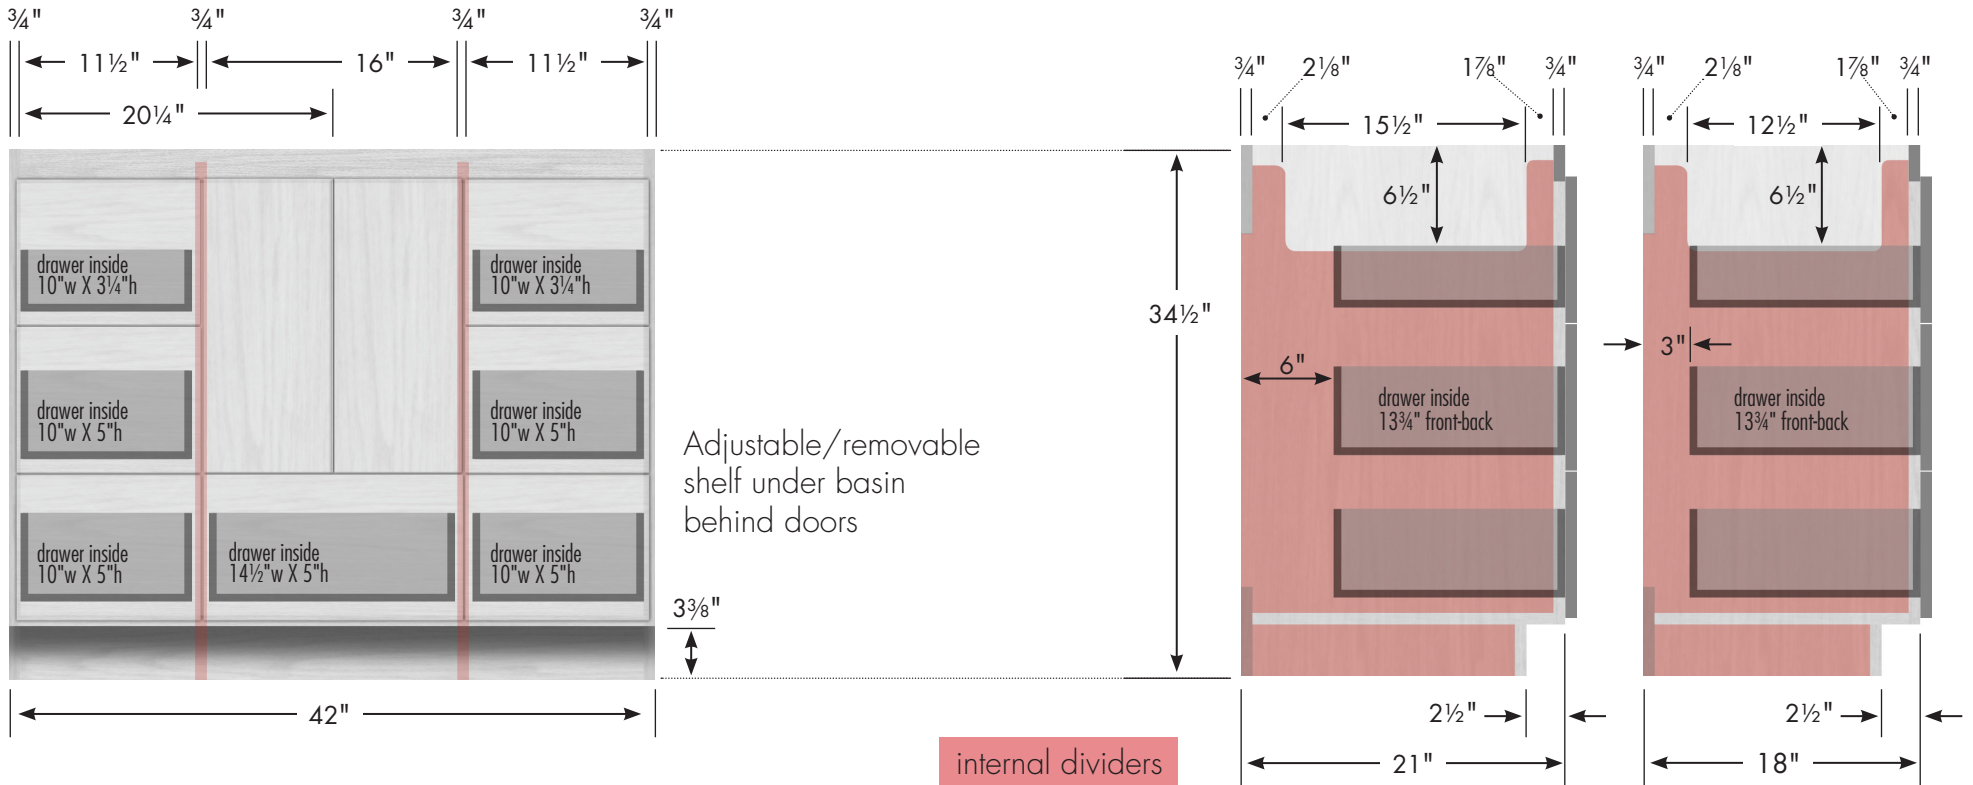

STRASSER

Specifications:

34½" tall Montlake Vanity
42" wide

42" Montlake Vanity

42" wide
34½" tall
21" or 18" front-to-back

Vanity back clear openings for plumbing
(may need to cut adjustable shelf)