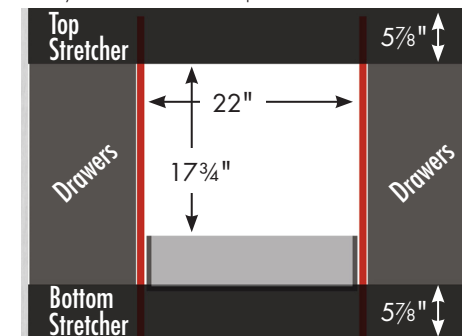

STRASSER

Specifications:

34½" tall Montlake Vanity
48" wide

Adjustable/removable shelf under basin behind doors

3⅞"

34½"

internal dividers

Vanity back clear openings for plumbing
(may need to cut adjustable shelf)

48" Montlake Vanity

48" wide
34½" tall
21" or 18" front-to-back