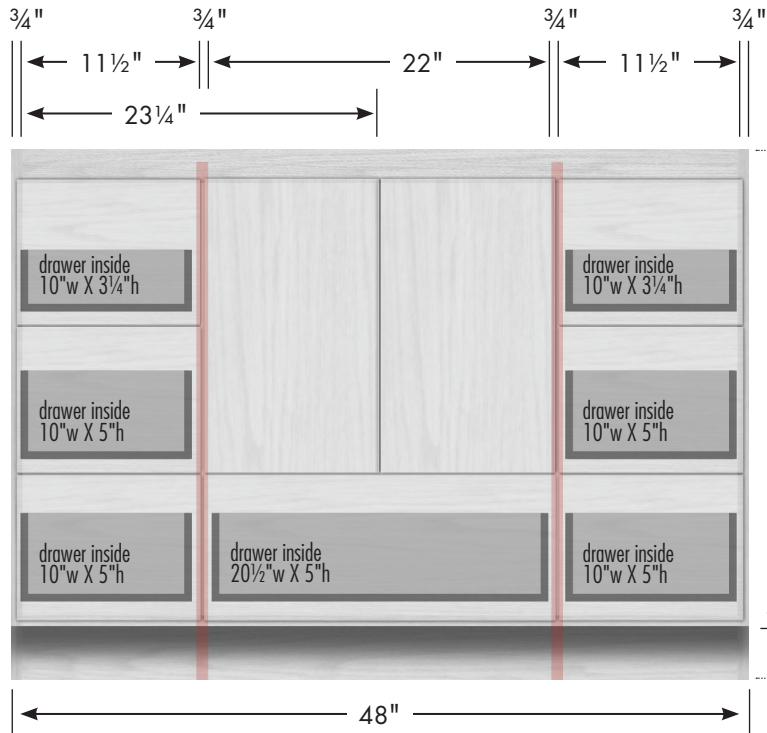

STRASSER

Specifications:

34½" tall Montlake Vanity
48" wide

Adjustable/removable shelf under basin behind doors

3⅞"

34½"

internal dividers

Vanity back clear openings for plumbing
(may need to cut adjustable shelf)

48" Montlake Vanity

48" wide
34½" tall
21" or 18" front-to-back