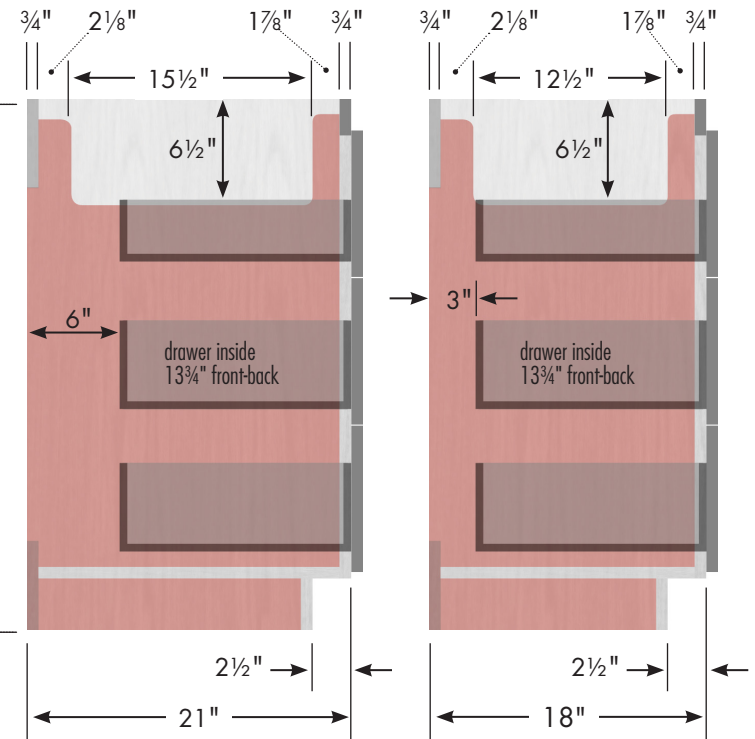

STRASSER

Specifications:

34½" tall Montlake Vanity
48" wide

Adjustable/removable shelf under basin behind doors

3⅞"

34½"

internal dividers

Vanity back clear openings for plumbing
(may need to cut adjustable shelf)

48" Montlake Vanity

48" wide
34½" tall
21" or 18" front-to-back