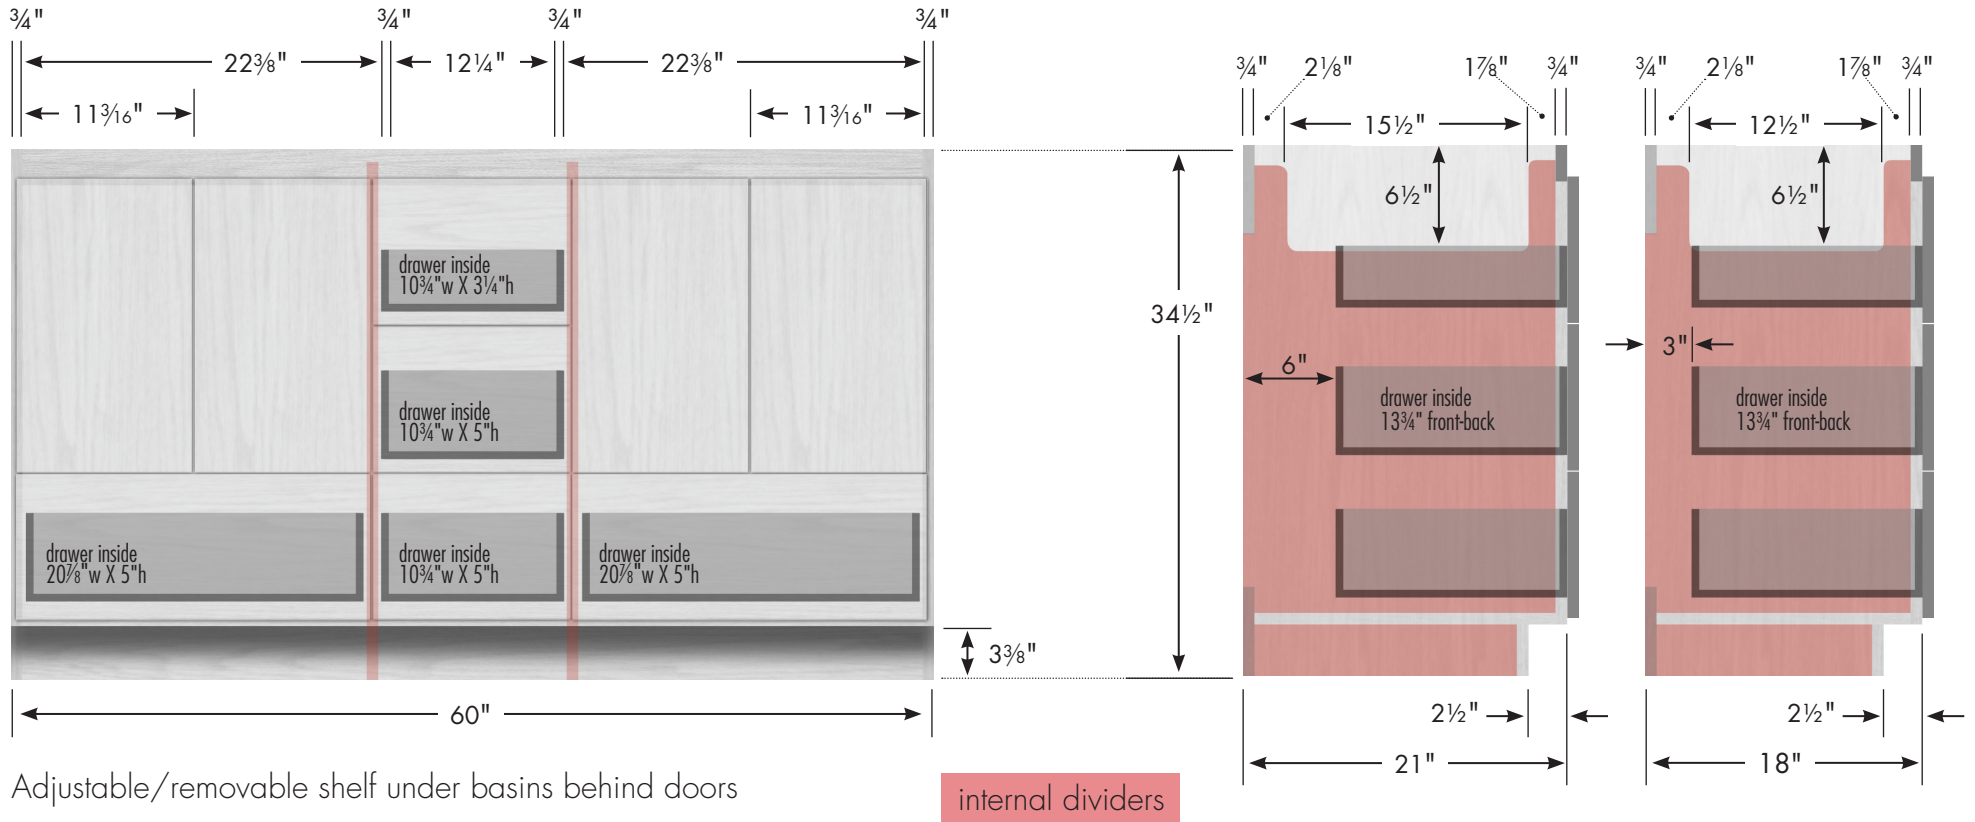

# STRASSER

**34½" tall Montlake Vanity**  
**60" wide, double basin**

**60" Montlake Vanity**  
**Double Basin**  
 60" wide  
 34½" tall  
 21" or 18" front-to-back

Vanity back clear openings for plumbing  
 (may need to cut adjustable shelf)