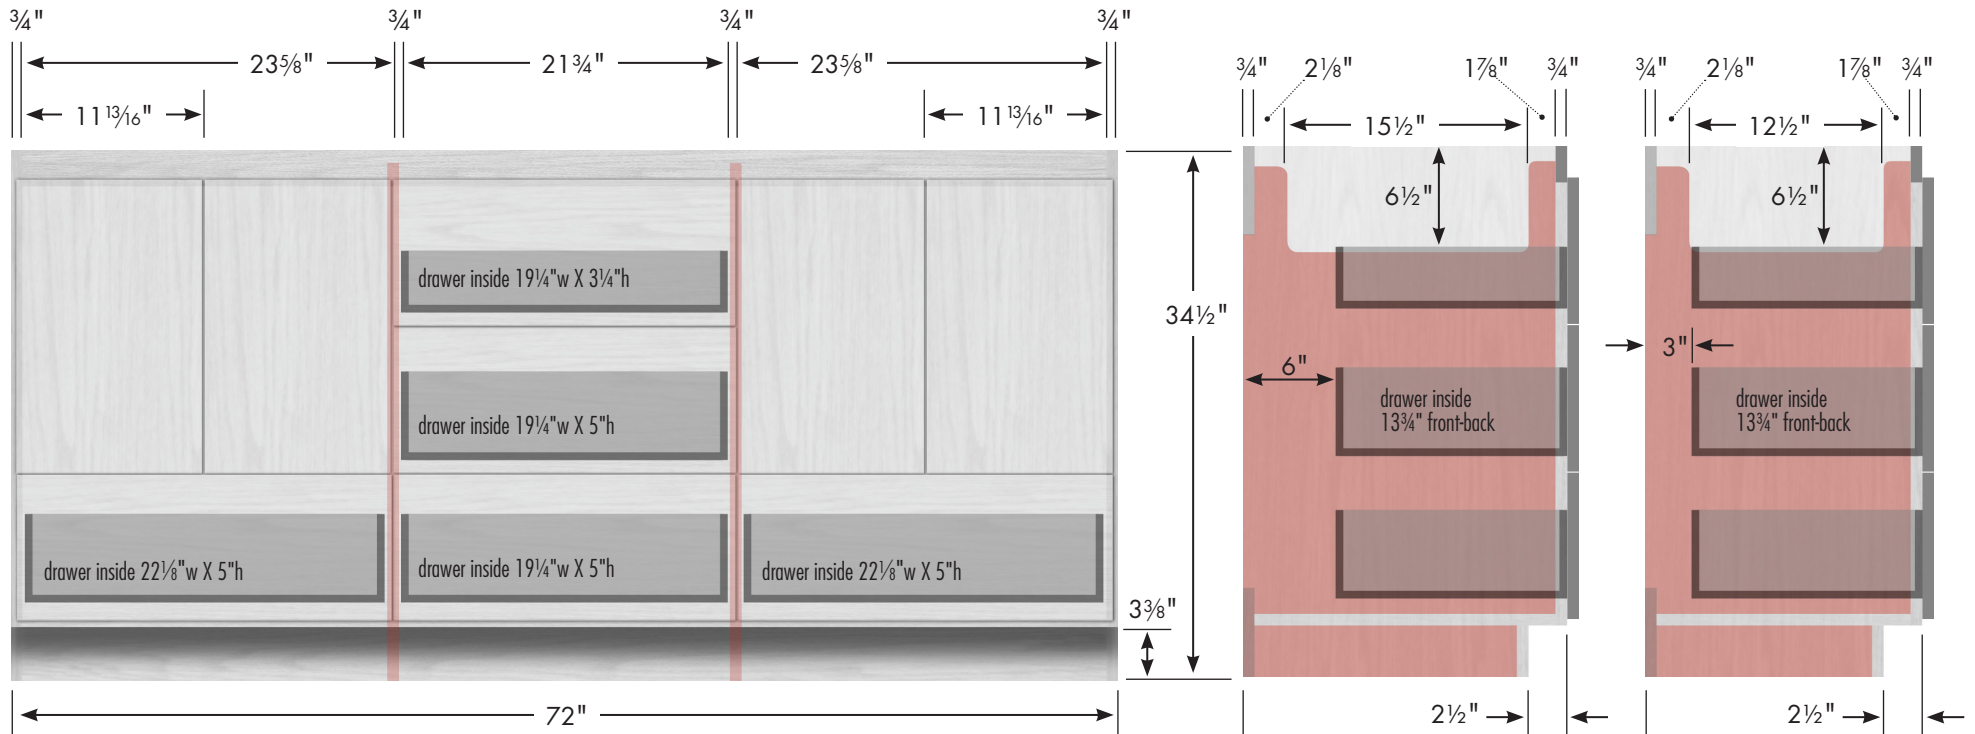

STRASSER

34½" tall Montlake Vanity
72" wide, double basin

Adjustable/removable shelf under basins behind doors

internal dividers

Vanity back clear openings for plumbing
 (may need to cut adjustable shelf)

72" Montlake Vanity

72" wide
 34½" tall
 21" or 18" front-to-back