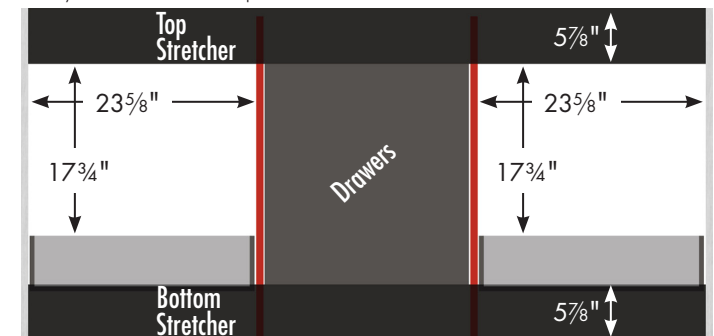

STRASSER

34½" tall Montlake Vanity
72" wide, double basin

Adjustable/removable shelf under basins behind doors

internal dividers

Vanity back clear openings for plumbing
 (may need to cut adjustable shelf)

72" Montlake Vanity

72" wide
 34½" tall
 21" or 18" front-to-back