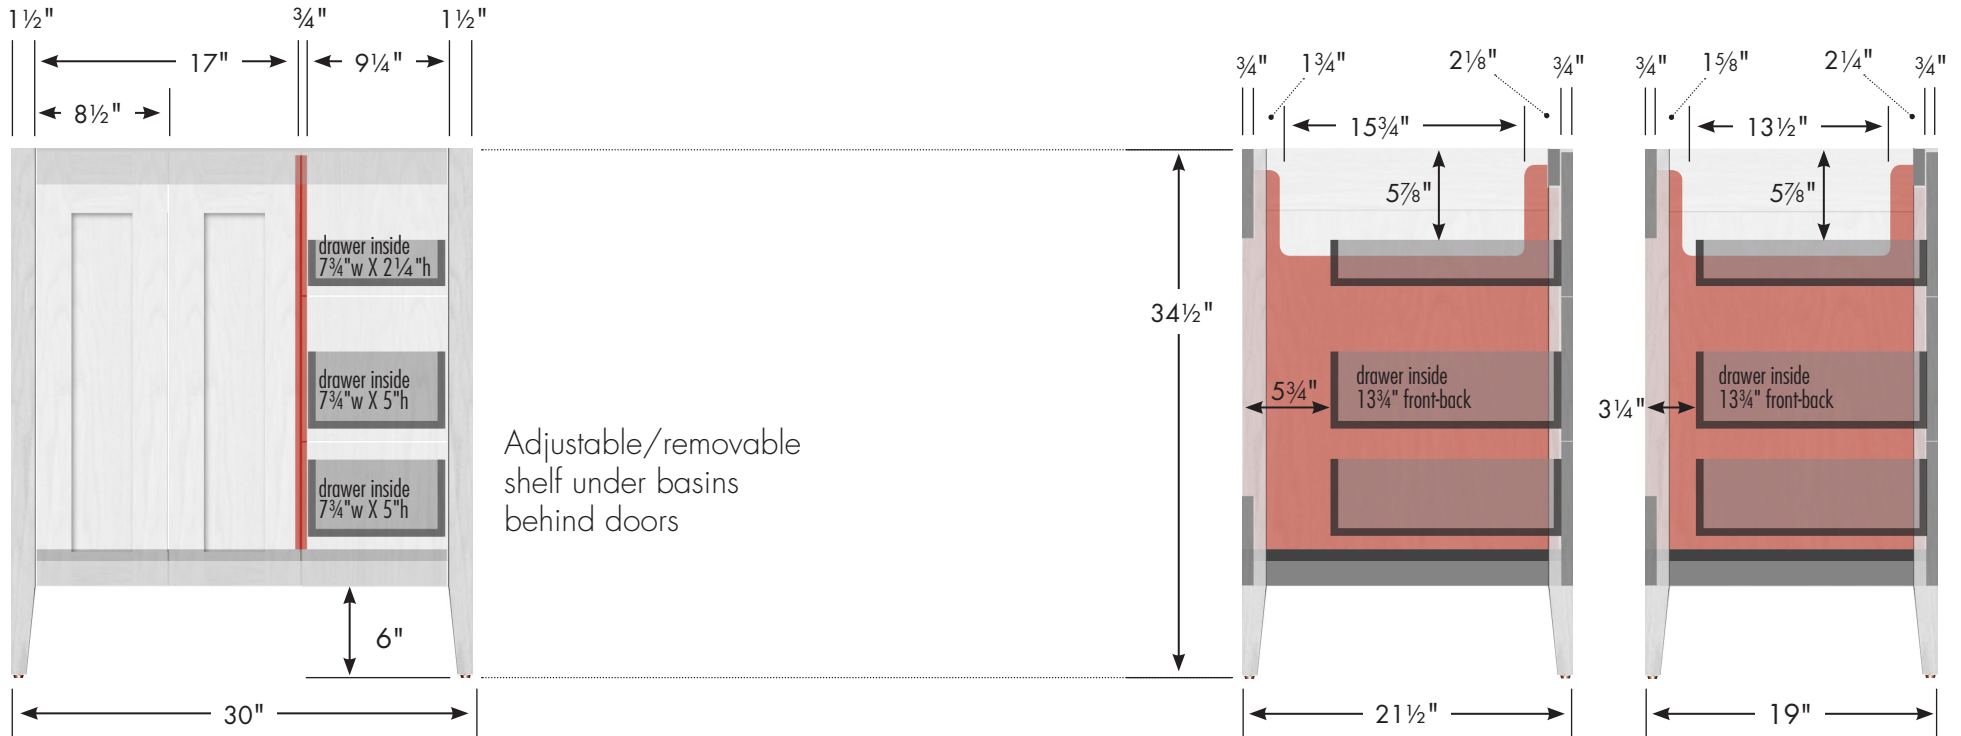

STRASSER

Specifications:

Newhalem Vanity
30" w, 34½" h, drawers right

Adjustable/removable shelf under basins behind doors

internal dividers

Vanity back clear openings for plumbing (may need to cut adjustable shelf)

30" Newhalem Vanity
Drawers Right
 30" wide
 34½" tall
 21½" or 19" front-to-back