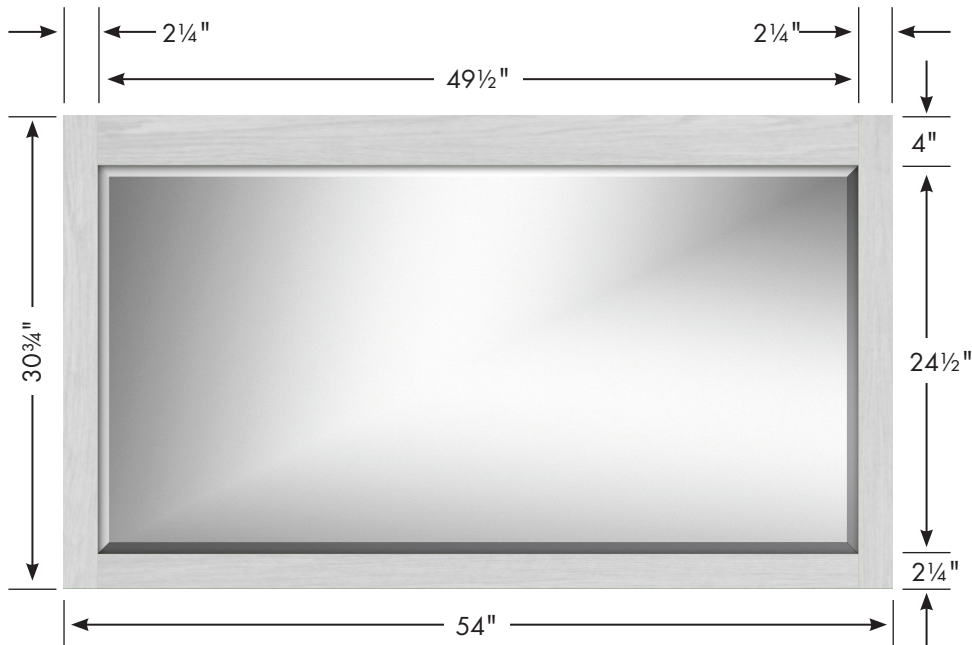

STRASSER

Specifications:

Newhalem Mirror
54"w, 30³/₄"h

SPECIAL NOTE

These large mirrors with ¹/₄" plate glass are especially heavy and require careful consideration and execution in hanging.

We include attached cleats but you may need to re-install them so that spacing will allow attachment to structural wall studs.

Consult with a professional if you are not familiar with construction practices.

Newhalem Mirror
54" wide
30³/₄" tall