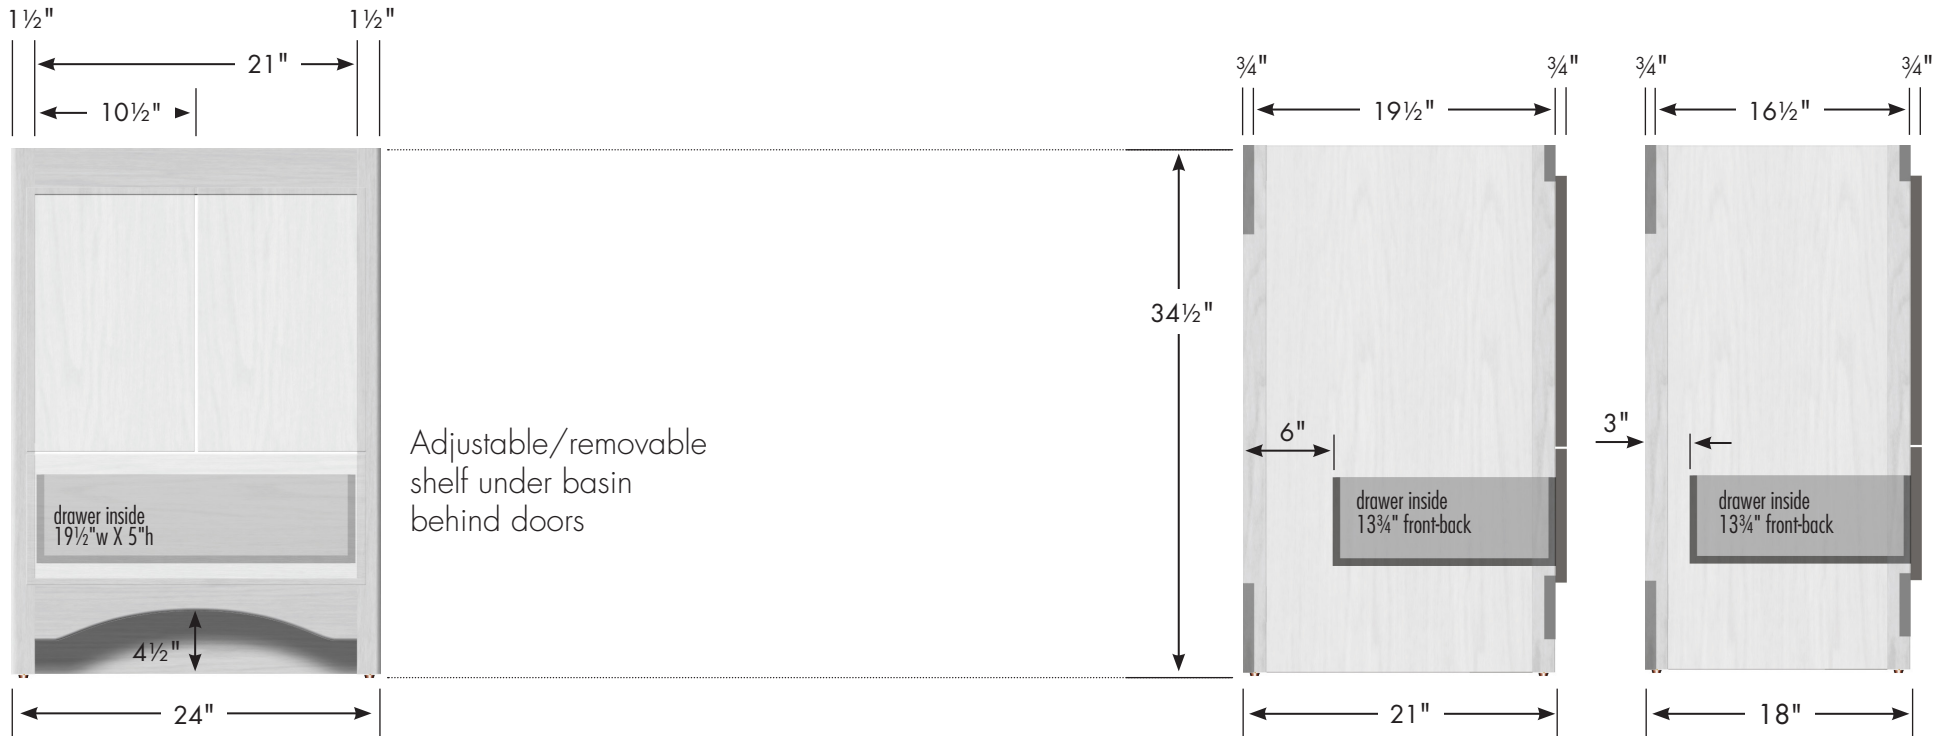

STRASSER

Specifications:

Ravenna Vanity
24" w, 34½" h

Vanity back clear openings for plumbing
(may need to cut adjustable shelf)

24" Ravenna Vanity

24" wide
34½" tall
21" or 18" front-to-back