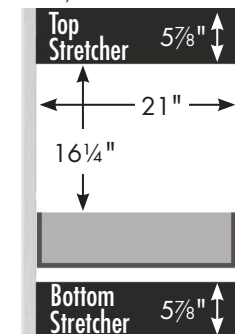

STRASSER

Specifications:

Ravenna Vanity
24" w, 34½" h

Vanity back clear openings for plumbing
(may need to cut adjustable shelf)

24" Ravenna Vanity

24" wide
34½" tall
21" or 18" front-to-back