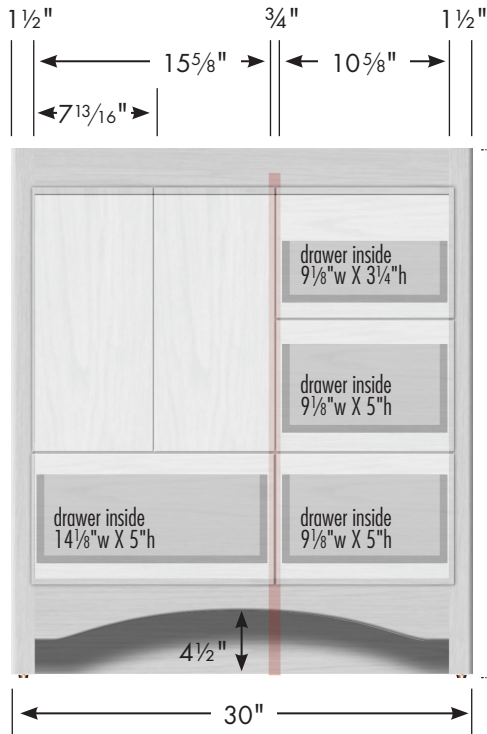

STRASSER

Specifications:

Ravenna Vanity
30" w, 34½" h, drawers right

Adjustable/removable shelf under basin behind doors

34½"

internal dividers

Vanity back clear openings for plumbing (may need to cut adjustable shelf)

30" Ravenna Vanity
Drawers Right
 30" wide
 34½" tall
 21" or 18" front-to-back