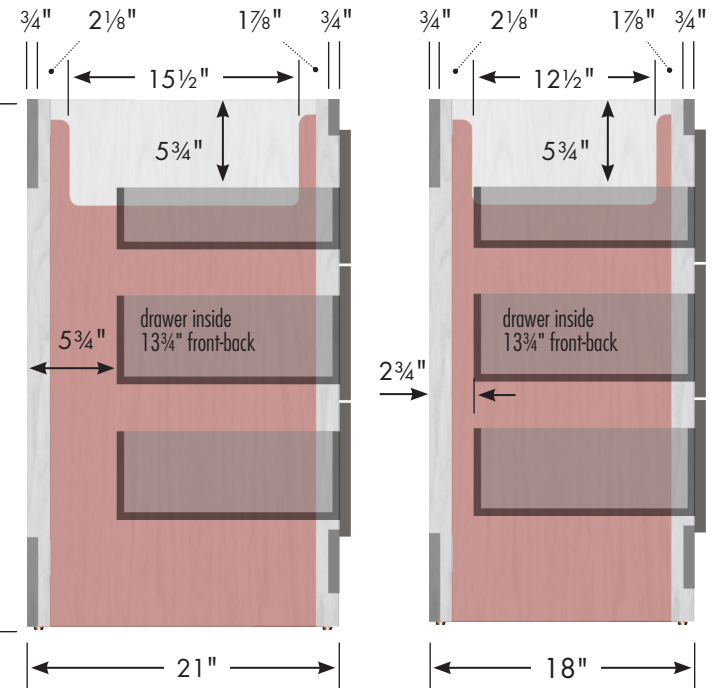

STRASSER

Specifications:

Ravenna Vanity
30" w, 34½" h, drawers right

Adjustable/removable shelf under basin behind doors

34½"

internal dividers

Vanity back clear openings for plumbing (may need to cut adjustable shelf)

30" Ravenna Vanity
Drawers Right
 30" wide
 34½" tall
 21" or 18" front-to-back