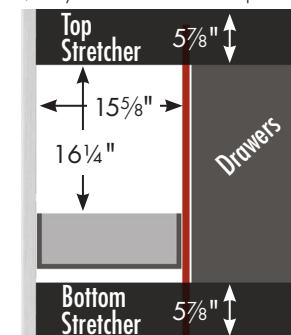

STRASSER

Specifications:

Ravenna Vanity
30" w, 34½" h, drawers right

Adjustable/removable shelf under basin behind doors

34½"

internal dividers

Vanity back clear openings for plumbing (may need to cut adjustable shelf)

30" Ravenna Vanity
Drawers Right
 30" wide
 34½" tall
 21" or 18" front-to-back