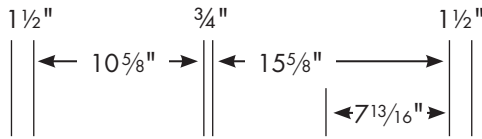

STRASSER

Specifications:

Ravenna Vanity
30" w, 34½" h, drawers left

Adjustable/removable shelf under basin behind doors

internal dividers

Vanity back clear openings for plumbing (may need to cut adjustable shelf)

30" Ravenna Vanity
Drawers Left
 30" wide
 34½" tall
 21" or 18" front-to-back