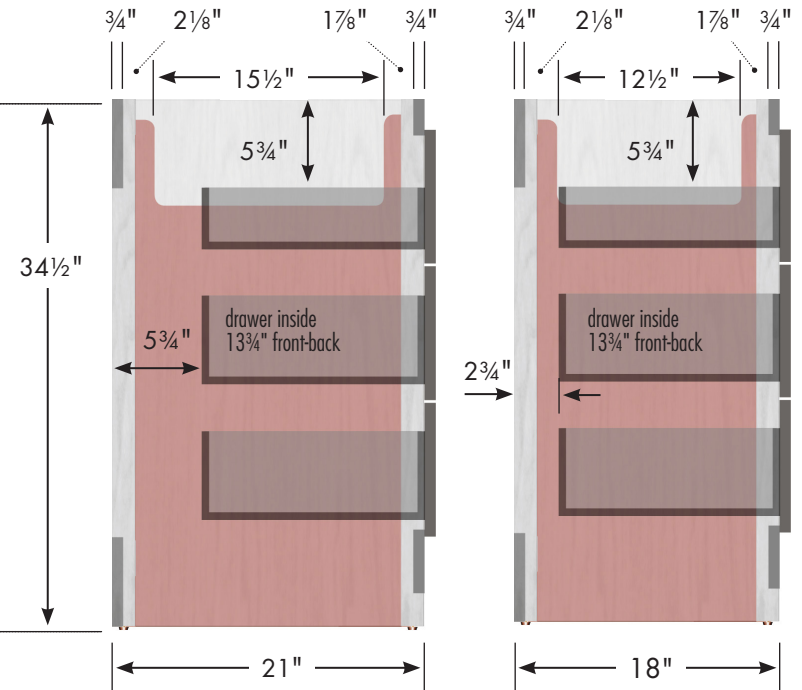

STRASSER

Specifications:

Ravenna Vanity
30" w, 34½" h, drawers left

Adjustable/removable shelf under basin behind doors

internal dividers

Vanity back clear openings for plumbing (may need to cut adjustable shelf)

30" Ravenna Vanity
Drawers Left
 30" wide
 34½" tall
 21" or 18" front-to-back