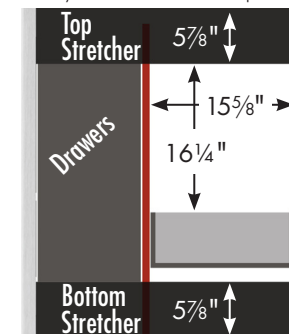

STRASSER

Specifications:

Ravenna Vanity
30" w, 34½" h, drawers left

Adjustable/removable shelf under basin behind doors

internal dividers

Vanity back clear openings for plumbing (may need to cut adjustable shelf)

30" Ravenna Vanity
Drawers Left
 30" wide
 34½" tall
 21" or 18" front-to-back