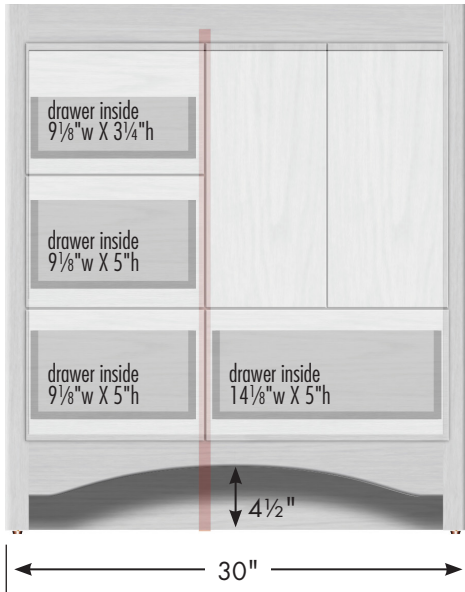

STRASSER

Specifications:

Ravenna Vanity
30" w, 34½" h, drawers left

Adjustable/removable shelf under basin behind doors

internal dividers

Vanity back clear openings for plumbing (may need to cut adjustable shelf)

30" Ravenna Vanity
Drawers Left
 30" wide
 34½" tall
 21" or 18" front-to-back