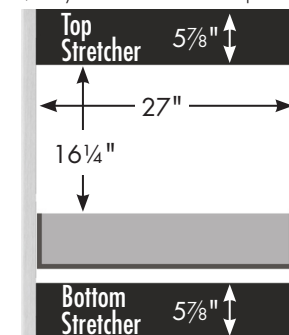

STRASSER

Specifications:

Ravenna Vanity
30" w, 34½" h, no side drawers

Vanity back clear openings for plumbing
 (may need to cut adjustable shelf)

30" Ravenna Vanity
No Side Drawers
 30" wide
 34½" tall
 21" or 18" front-to-back