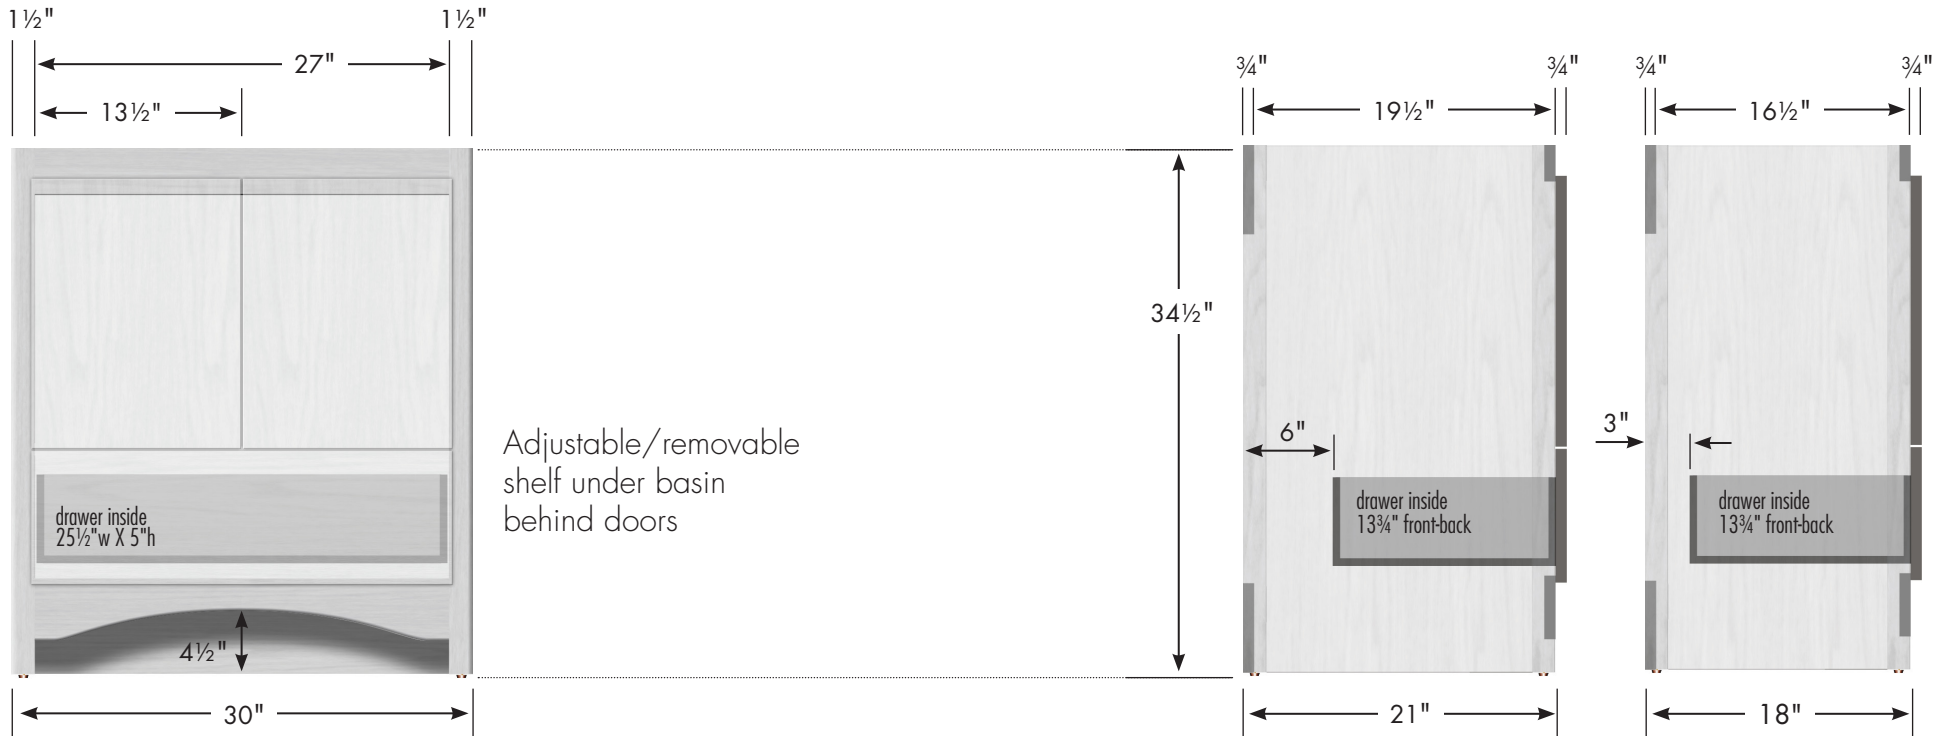

STRASSER

Specifications:

Ravenna Vanity
30" w, 34½" h, no side drawers

Vanity back clear openings for plumbing
 (may need to cut adjustable shelf)

30" Ravenna Vanity
No Side Drawers
 30" wide
 34½" tall
 21" or 18" front-to-back