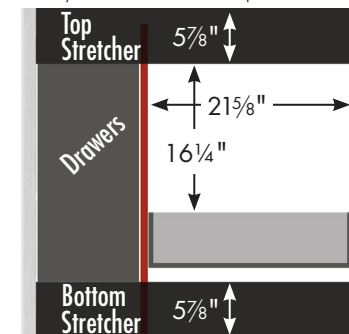

STRASSER

Specifications:

Ravenna Vanity
36" w, 34½" h, drawers left

internal dividers

Vanity back clear openings for plumbing
 (may need to cut adjustable shelf)

36" Ravenna Vanity
Drawers Left
 36" wide
 34½" tall
 21" or 18" front-to-back