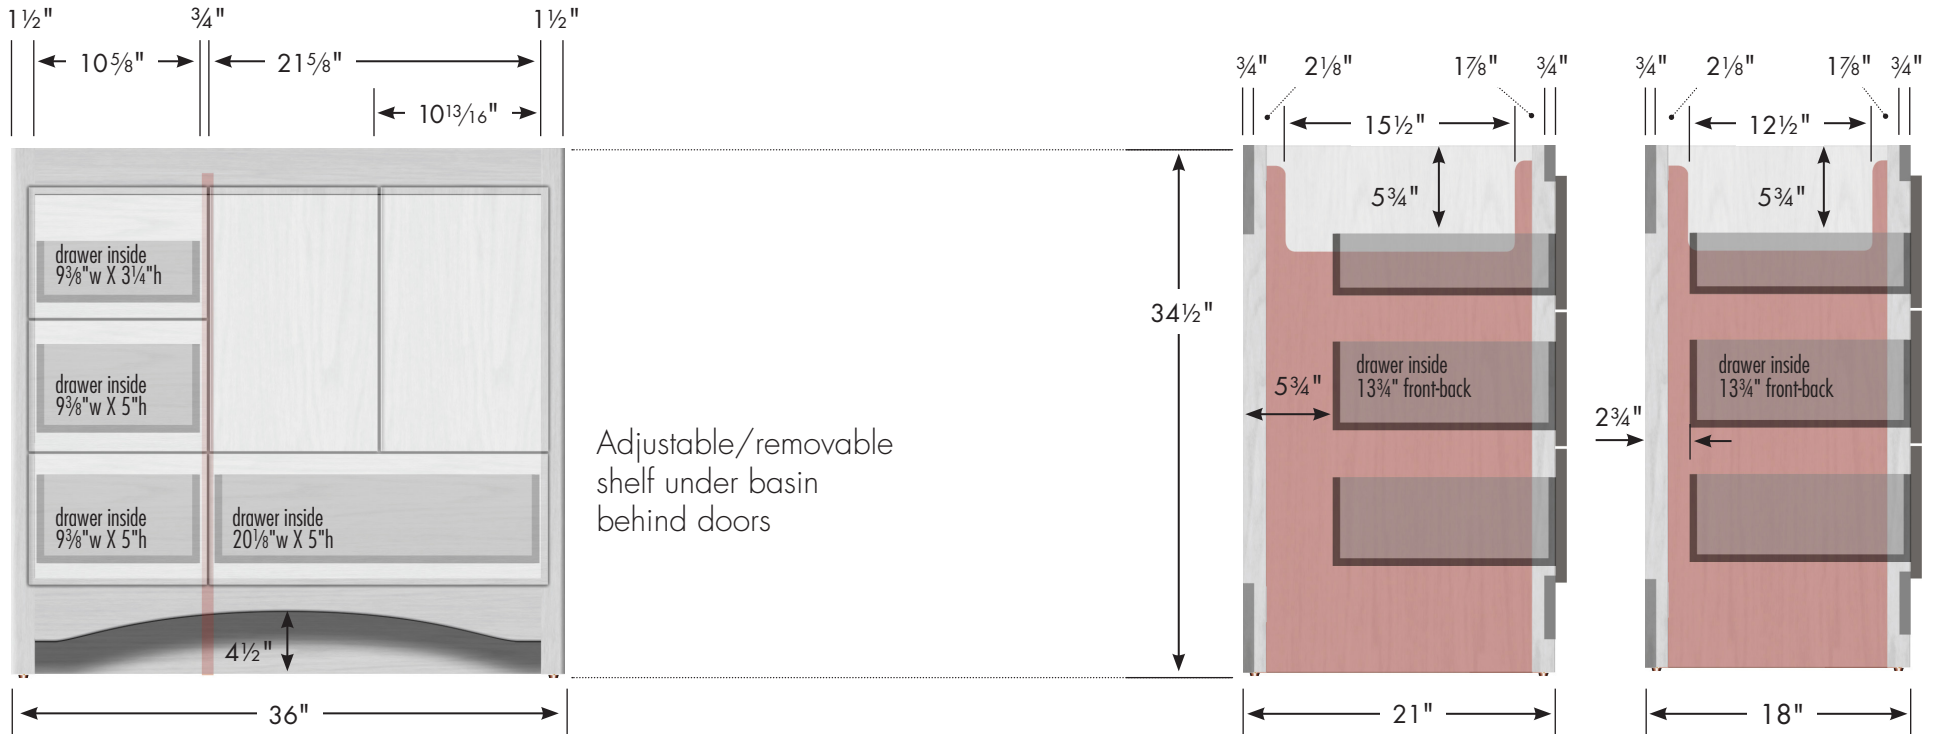

STRASSER

Specifications:

Ravenna Vanity
36" w, 34½" h, drawers left

internal dividers

Vanity back clear openings for plumbing
 (may need to cut adjustable shelf)

36" Ravenna Vanity
Drawers Left
 36" wide
 34½" tall
 21" or 18" front-to-back