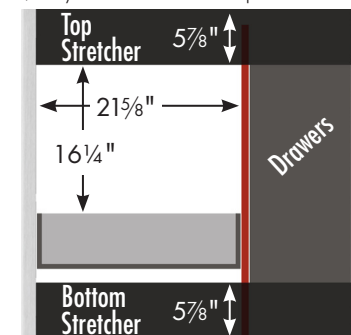

# STRASSER

Specifications:

**Ravenna Vanity**  
**36" w, 34½" h, drawers right**

internal dividers

Vanity back clear openings for plumbing  
 (may need to cut adjustable shelf)

**36" Ravenna Vanity**  
**Drawers Right**  
 36" wide  
 34½" tall  
 21" or 18" front-to-back