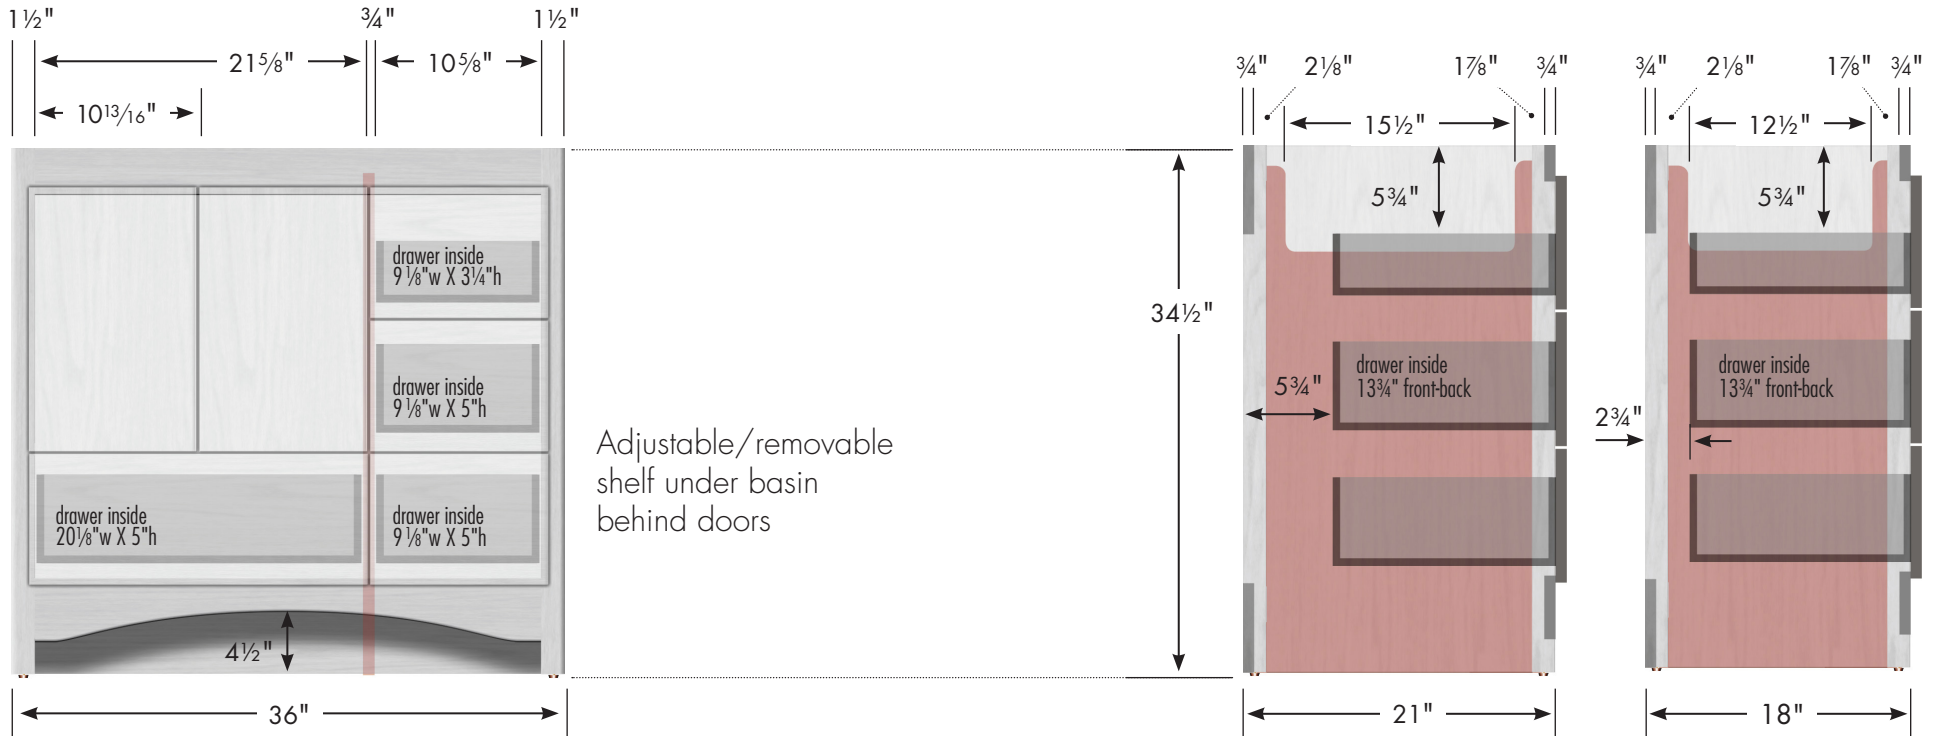

# STRASSER

Specifications:

**Ravenna Vanity**  
**36" w, 34½" h, drawers right**

internal dividers

Vanity back clear openings for plumbing  
 (may need to cut adjustable shelf)

**36" Ravenna Vanity**  
**Drawers Right**  
 36" wide  
 34½" tall  
 21" or 18" front-to-back