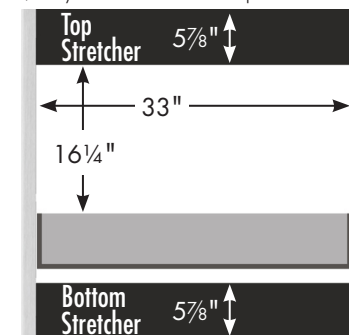

# STRASSER

Specifications:

**Ravenna Vanity**  
**36" w, 34½" h, no side drawers**

Vanity back clear openings for plumbing  
 (may need to cut adjustable shelf)

**36" Ravenna Vanity**  
**No Side Drawers**  
 36" wide  
 34½" tall  
 21" or 18" front-to-back