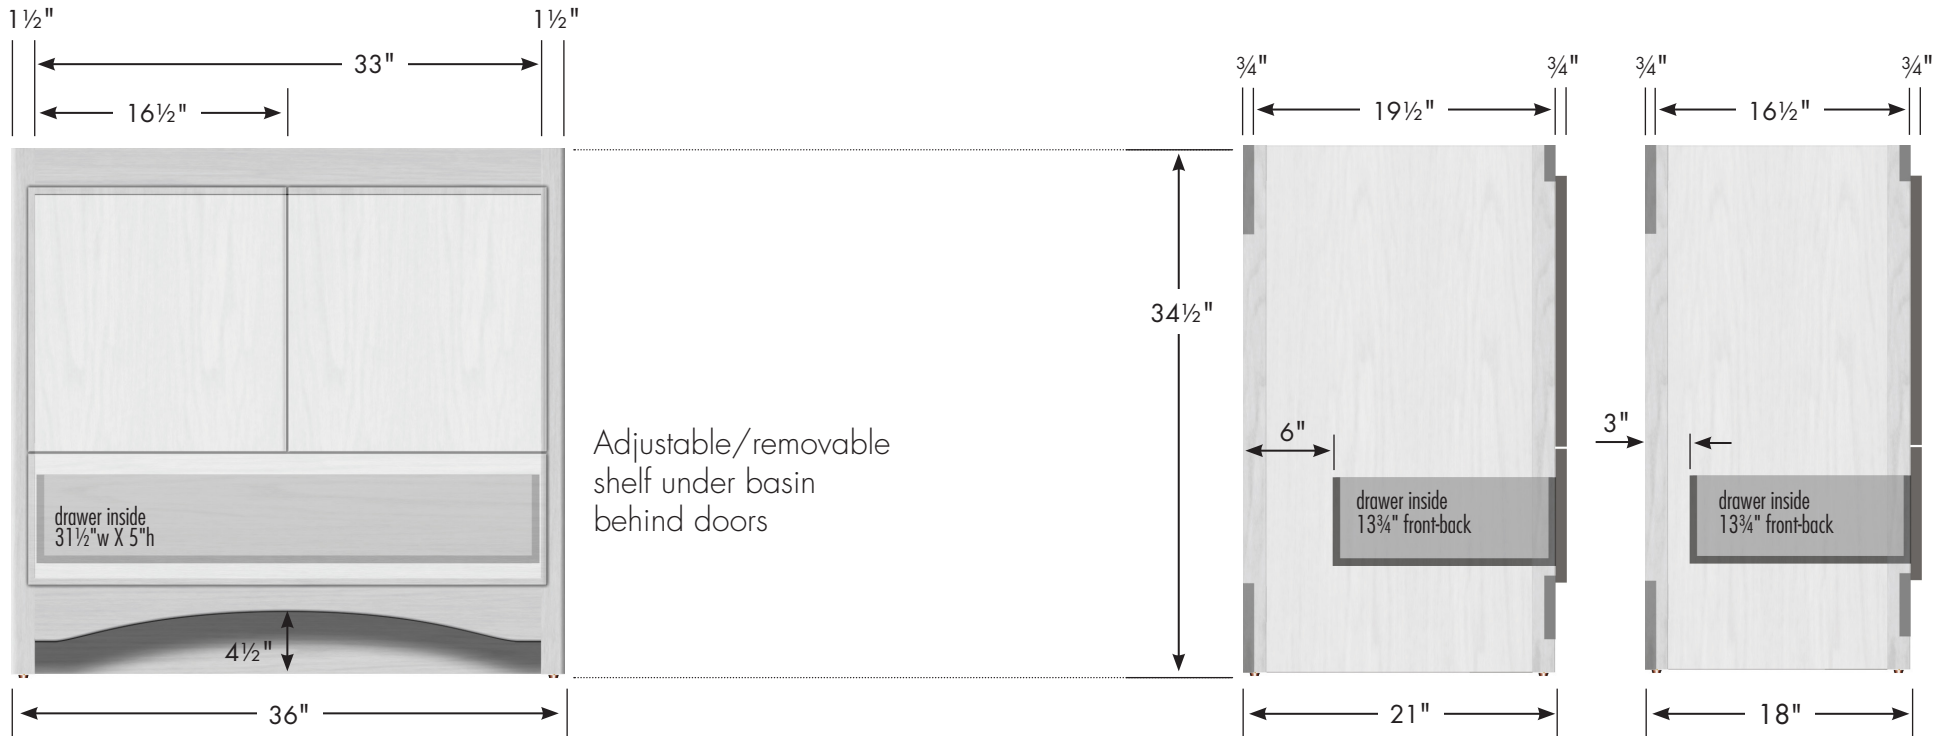

# STRASSER

Specifications:

**Ravenna Vanity**  
**36" w, 34½" h, no side drawers**

Vanity back clear openings for plumbing  
 (may need to cut adjustable shelf)

**36" Ravenna Vanity**  
**No Side Drawers**  
 36" wide  
 34½" tall  
 21" or 18" front-to-back