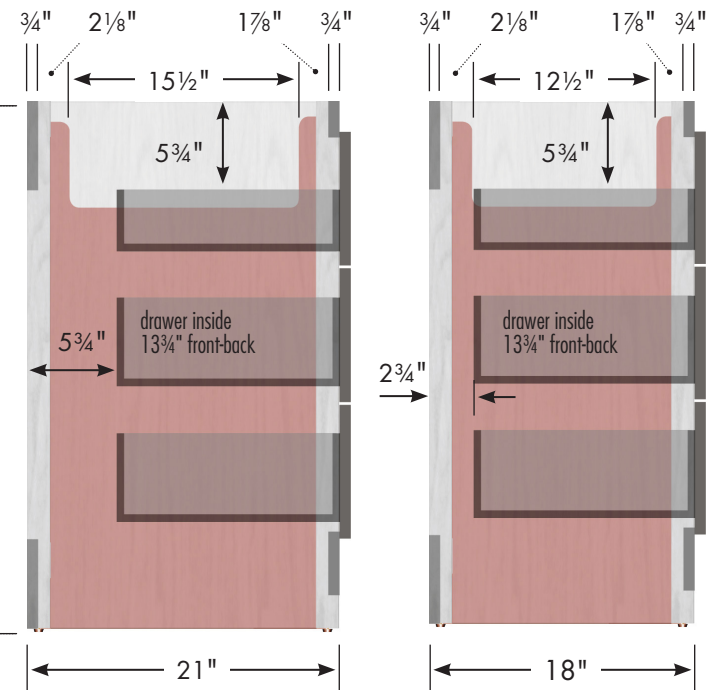

STRASSER

Specifications:

Ravenna Vanity
42" w, 34½" h

Adjustable/removable shelf under basin behind doors

34½"

internal dividers

Vanity back clear openings for plumbing
(may need to cut adjustable shelf)

42" Ravenna Vanity

42" wide
34½" tall
21" or 18" front-to-back