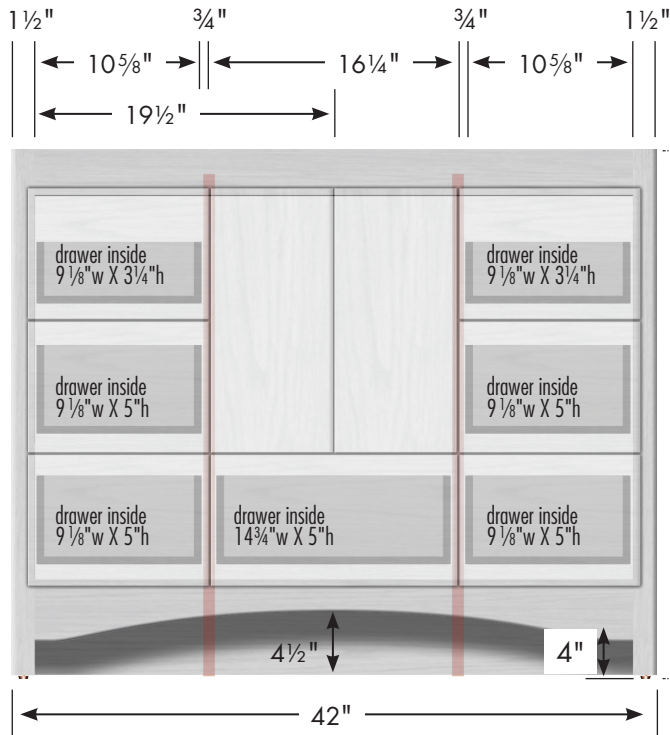

STRASSER

Specifications:

Ravenna Vanity
42" w, 34½" h

Adjustable/removable shelf under basin behind doors

34½"

internal dividers

Vanity back clear openings for plumbing
(may need to cut adjustable shelf)

42" Ravenna Vanity

42" wide
34½" tall
21" or 18" front-to-back