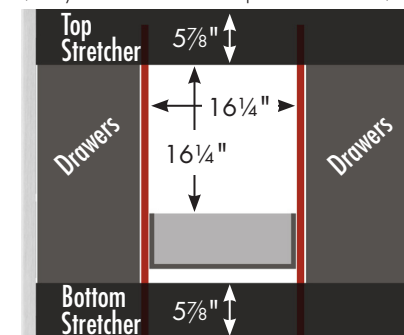

STRASSER

Specifications:

Ravenna Vanity
42" w, 34½" h

Adjustable/removable shelf under basin behind doors

34½"

internal dividers

Vanity back clear openings for plumbing
(may need to cut adjustable shelf)

42" Ravenna Vanity

42" wide
34½" tall
21" or 18" front-to-back